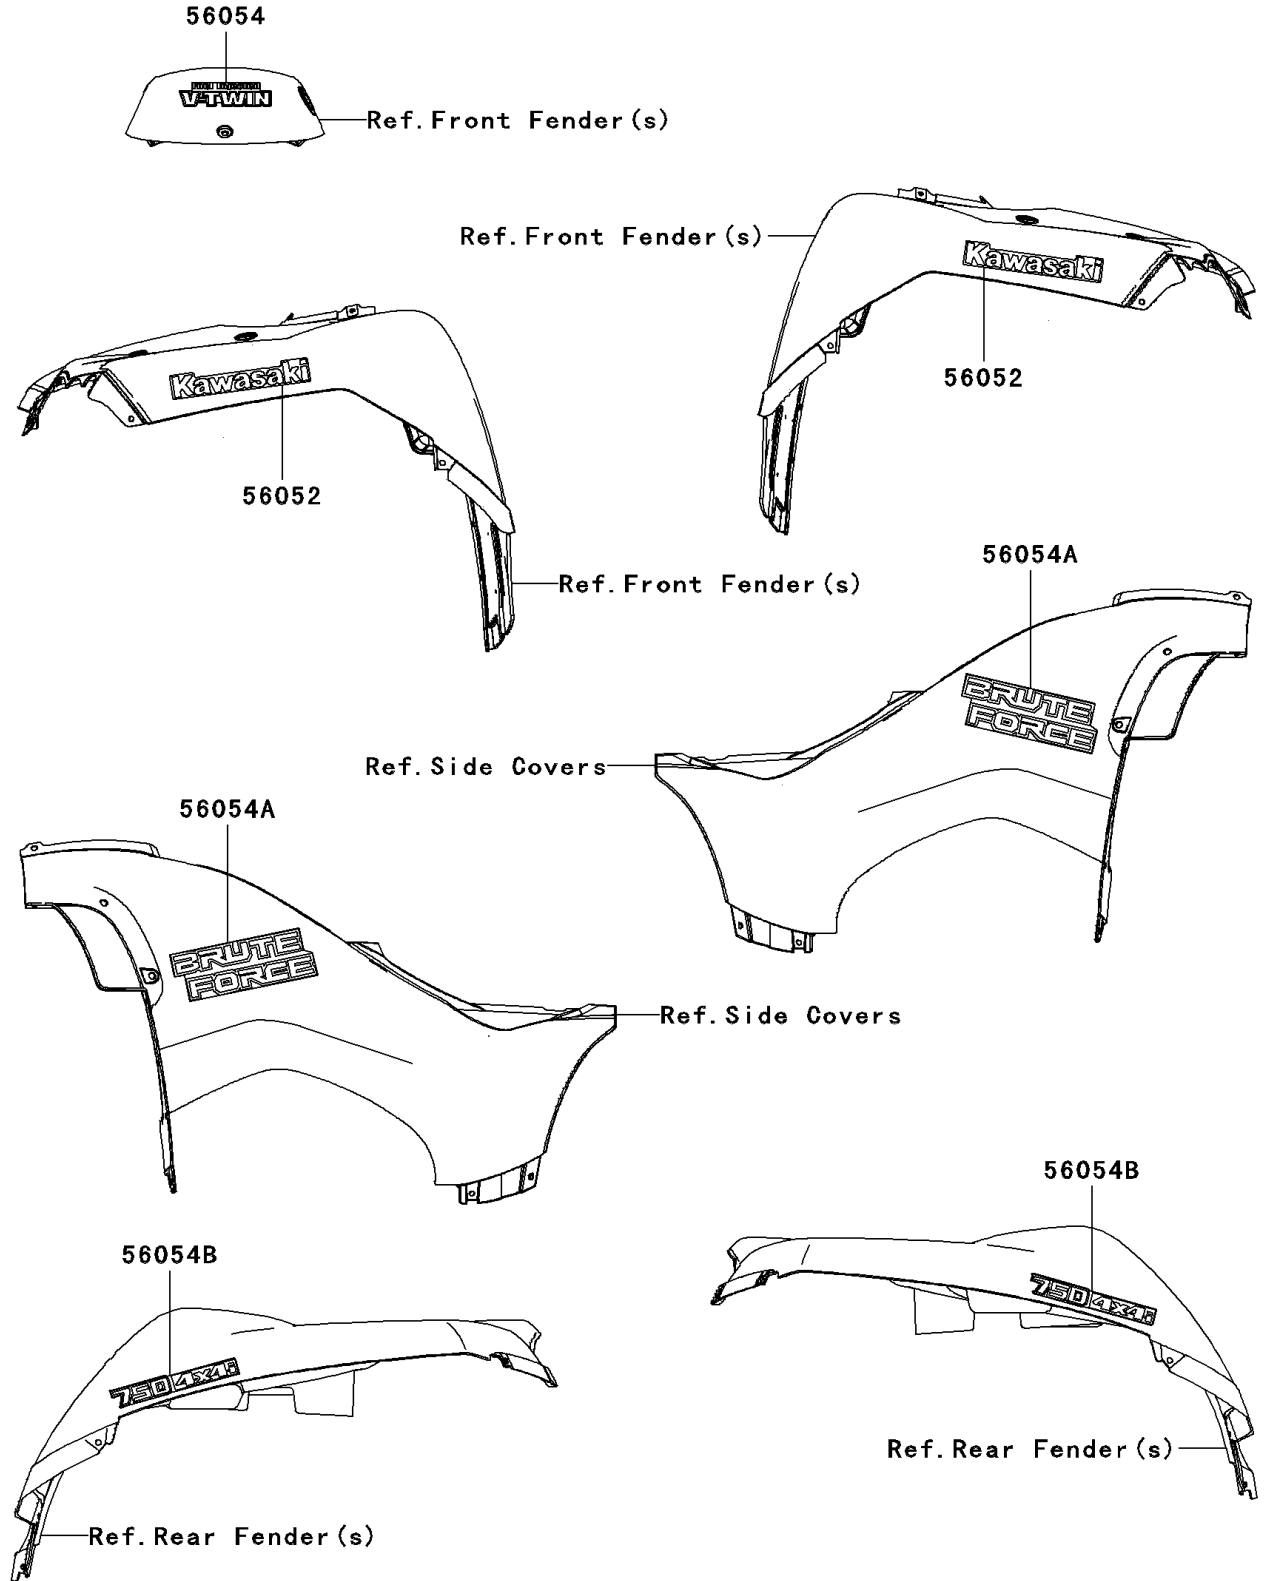

# 2010 Brute Force 750 4x4i Realtree APG HD PARTS DIAGRAM

Decals(C.R.APG)(EAF)

F2861B

## 2010 Brute Force 750 4x4i Realtree APG HD PARTS LIST

Decals(C.R.APG)(EAF)

ITEM NAME	PART NUMBER	QUANTITY
MARK,SIDE COVER,KAWASAKI (Ref # 56052)	56052-0437	2
MARK,FUEL INJECTED V-TWIN (Ref # 56054)	56054-0229	1
MARK,TANK COVER,BRUTE FORCE (Ref # 56054A)	56054-0473	2
MARK,RR FENDER,750 4X4I (Ref # 56054B)	56054-0474	2