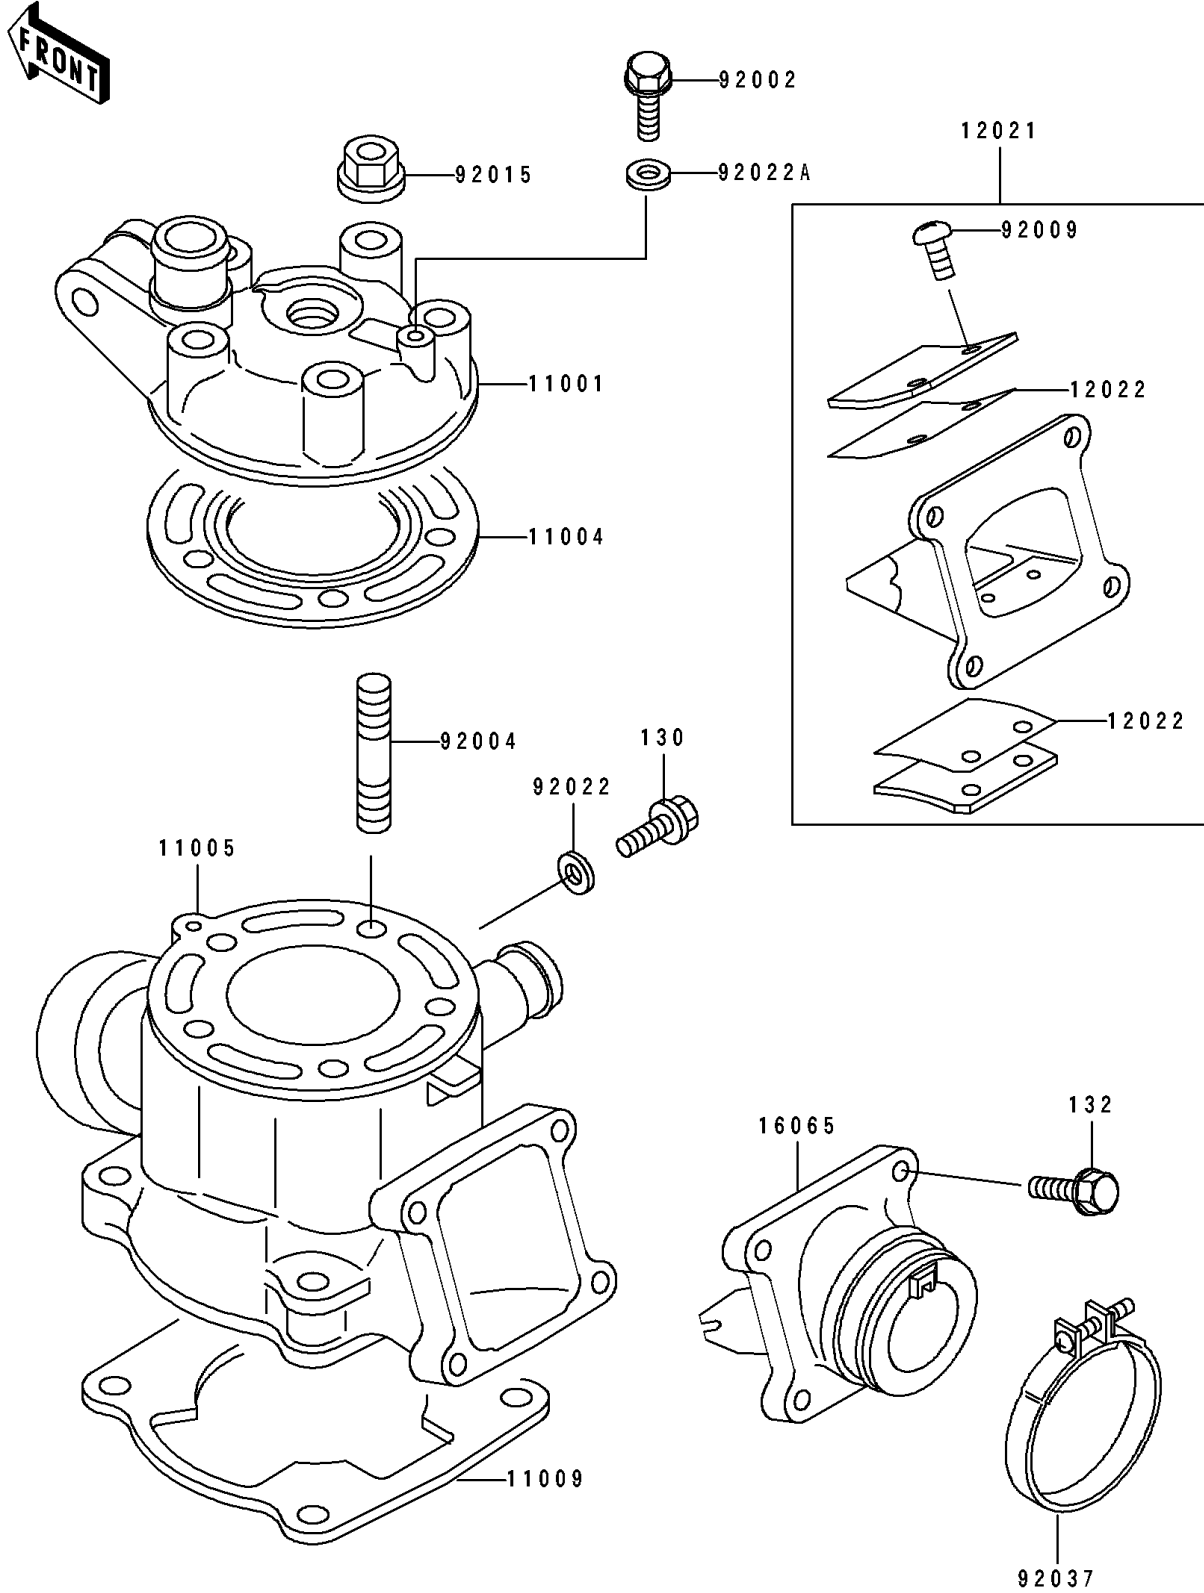

1995 KX100 PARTS DIAGRAM

Cylinder Head/Cylinder

E1110

1995 KX100 PARTS LIST

Cylinder Head/Cylinder

ITEM NAME	PART NUMBER	QUANTITY
HEAD-CYLINDER (Ref # 11001)	11001-1336	1
GASKET-HEAD (Ref # 11004)	11004-1214	1
CYLINDER-ENGINE (Ref # 11005)	11005-1633	1
GASKET,CYLINDER BASE (Ref # 11009)	11009-1970	1
VALVE-ASSY-REED (Ref # 12021)	12021-1075	1
VALVE-REED (Ref # 12022)	12022-1054	2
HOLDER-CARBURETOR (Ref # 16065)	16065-1224	1
BOLT,6X10 (Ref # 92002)	92002-1222	1
STUD,8X32 (Ref # 92004)	92004-1197	5
SCREW,REED VALVE (Ref # 92009)	92009-1014	4
NUT,8MM (Ref # 92015)	92015-1143	5
WASHER,6.1X12X1 (Ref # 92022)	92022-077	1
WASHER,6.2X11X1 (Ref # 92022A)	92022-304	1
CLAMP (Ref # 92037)	92037-1843	1
BOLT-FLANGED,6X8 (Ref # 130)	130B0608	1
BOLT-FLANGED-SMALL (Ref # 132)	132G0620	4