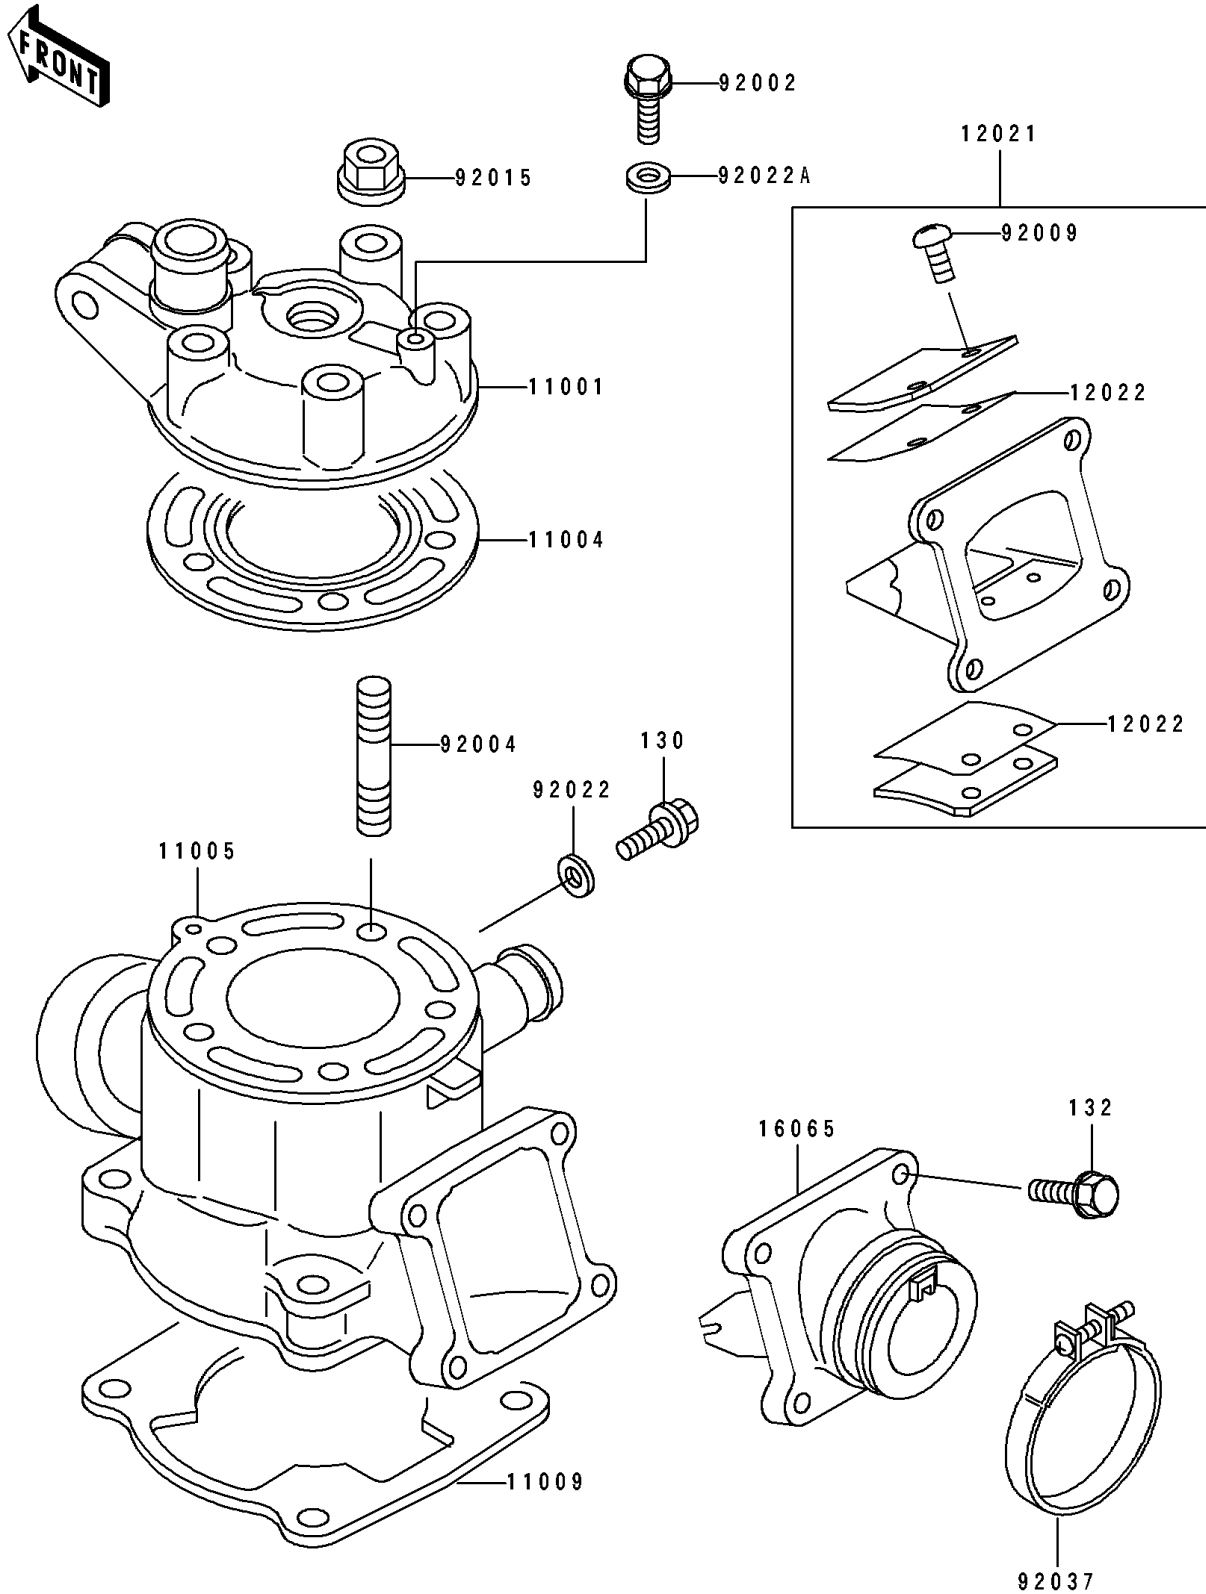

1996 KX100 PARTS DIAGRAM

Cylinder Head/Cylinder

E1110

1996 KX100 PARTS LIST

Cylinder Head/Cylinder

ITEM NAME	PART NUMBER	QUANTITY
HEAD-CYLINDER (Ref # 11001)	11001-1336	1
GASKET-HEAD (Ref # 11004)	11004-1214	1
CYLINDER-ENGINE (Ref # 11005)	11005-1633	1
GASKET,CYLINDER BASE (Ref # 11009)	11009-1970	1
VALVE-ASSY-REED (Ref # 12021)	12021-1075	1
VALVE-REED (Ref # 12022)	12022-1054	2
HOLDER-CARBURETOR (Ref # 16065)	16065-1224	1
BOLT,6X10 (Ref # 92002)	92002-1222	1
STUD,8X32 (Ref # 92004)	92004-1197	5
SCREW,REED VALVE (Ref # 92009)	92009-1014	4
NUT,8MM (Ref # 92015)	92015-1143	5
WASHER,6.1X12X1 (Ref # 92022)	92022-077	1
WASHER,6.2X11X1 (Ref # 92022A)	92022-304	1
CLAMP (Ref # 92037)	92037-1843	1
BOLT-FLANGED,6X8 (Ref # 130)	130B0608	1
BOLT-FLANGED-SMALL (Ref # 132)	132G0620	4