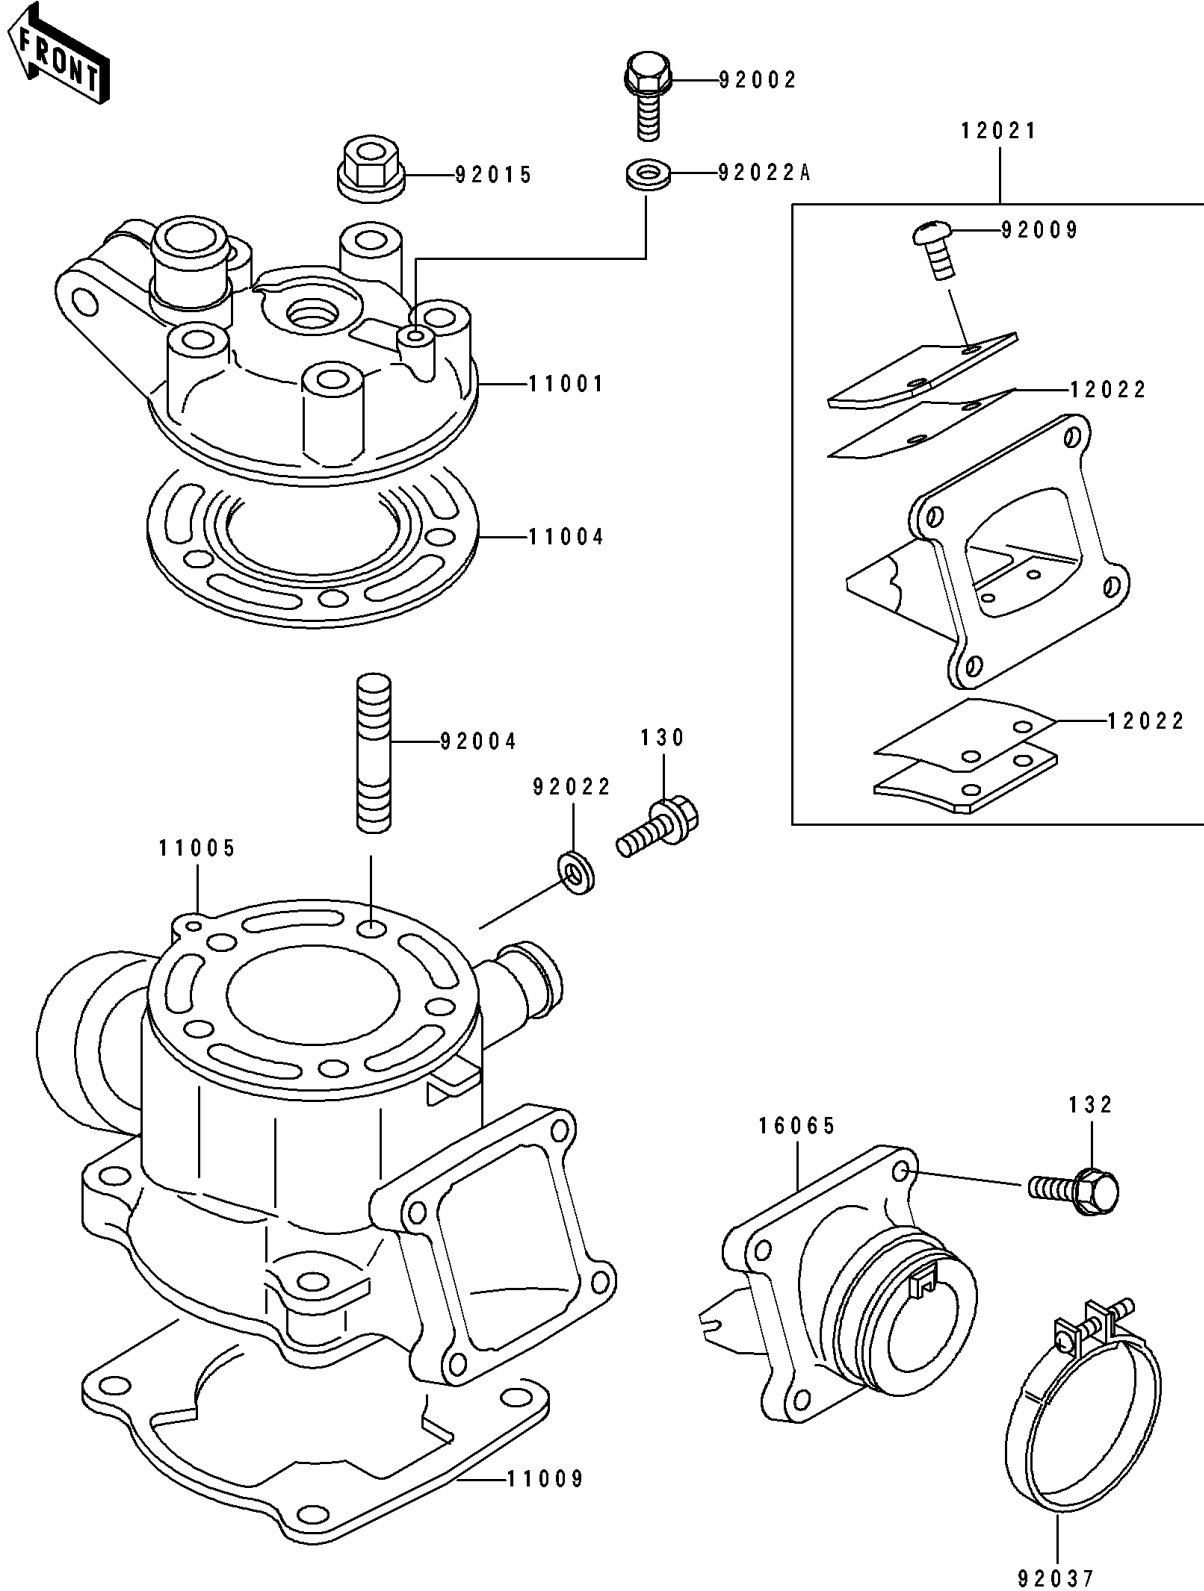

1996 KX100 PARTS DIAGRAM

Cylinder Head/Cylinder

E1110

1996 KX100 PARTS LIST

Cylinder Head/Cylinder

ITEM NAME	PART NUMBER	QUANTITY
HEAD-CYLINDER (Ref # 11001)	11001-1336	1
GASKET-HEAD (Ref # 11004)	11004-1214	1
CYLINDER-ENGINE (Ref # 11005)	11005-1633	1
GASKET,CYLINDER BASE (Ref # 11009)	11009-1970	1
VALVE-ASSY-REED (Ref # 12021)	12021-1075	1
VALVE-REED (Ref # 12022)	12022-1054	2
HOLDER-CARBURETOR (Ref # 16065)	16065-1224	1
BOLT,6X10 (Ref # 92002)	92002-1222	1
STUD,8X32 (Ref # 92004)	92004-1197	5
SCREW,REED VALVE (Ref # 92009)	92009-1014	4
NUT,8MM (Ref # 92015)	92015-1143	5
WASHER,6.1X12X1 (Ref # 92022)	92022-077	1
WASHER,6.2X11X1 (Ref # 92022A)	92022-304	1
CLAMP (Ref # 92037)	92037-1843	1
BOLT-FLANGED,6X8 (Ref # 130)	130B0608	1
BOLT-FLANGED-SMALL (Ref # 132)	132G0620	4