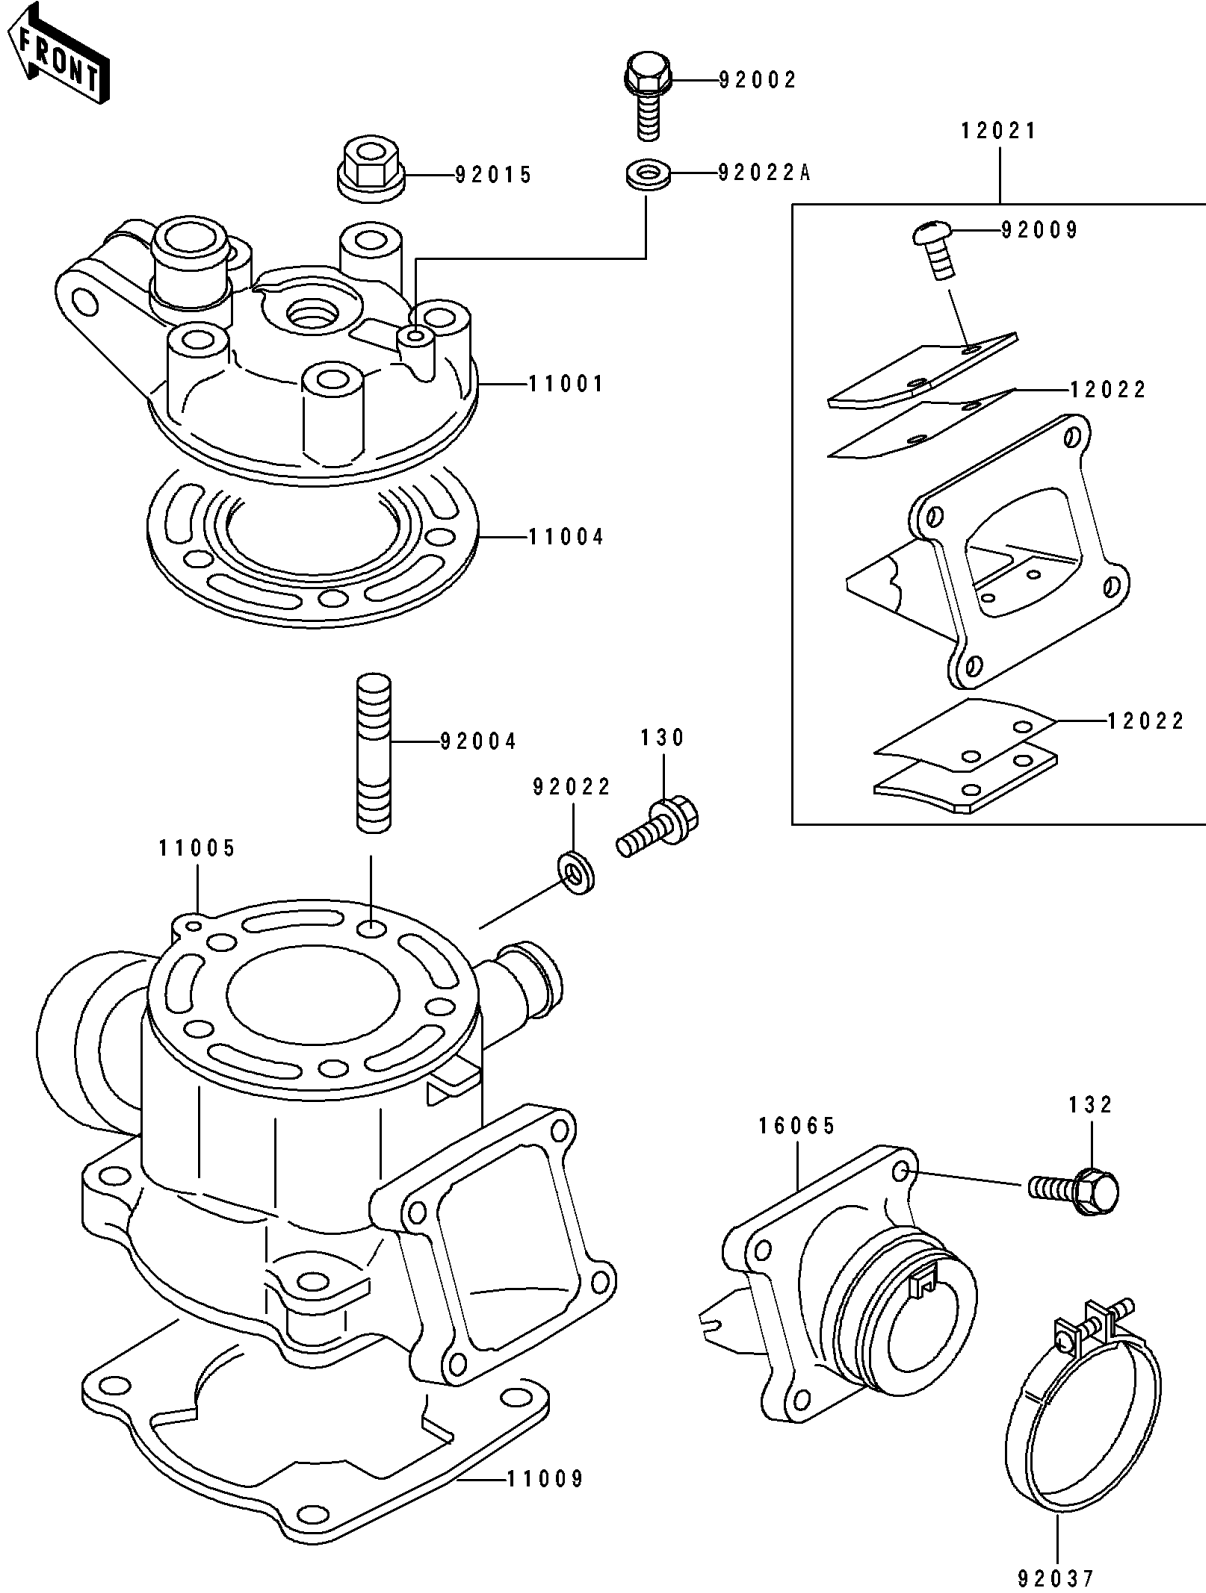

1997 KX100 PARTS DIAGRAM

Cylinder Head/Cylinder

E1110

1997 KX100 PARTS LIST

Cylinder Head/Cylinder

ITEM NAME	PART NUMBER	QUANTITY
HEAD-CYLINDER (Ref # 11001)	11001-1336	1
GASKET-HEAD (Ref # 11004)	11004-1214	1
CYLINDER-ENGINE (Ref # 11005)	11005-1633	1
GASKET,CYLINDER BASE (Ref # 11009)	11009-1970	1
VALVE-ASSY-REED (Ref # 12021)	12021-1075	1
VALVE-REED (Ref # 12022)	12022-1054	2
HOLDER-CARBURETOR (Ref # 16065)	16065-1224	1
BOLT,6X10 (Ref # 92002)	92002-1222	1
STUD,8X32 (Ref # 92004)	92004-1197	5
SCREW,REED VALVE (Ref # 92009)	92009-1014	4
NUT,8MM (Ref # 92015)	92015-1143	5
WASHER,6.1X12X1 (Ref # 92022)	92022-077	1
WASHER,6.2X11X1 (Ref # 92022A)	92022-304	1
CLAMP (Ref # 92037)	92037-1843	1
BOLT-FLANGED,6X8 (Ref # 130)	130B0608	1
BOLT-FLANGED-SMALL (Ref # 132)	132G0620	4