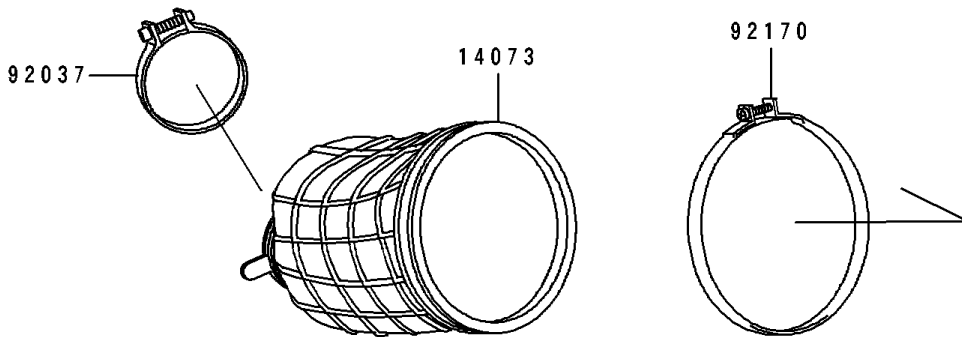

1995 KX100 PARTS DIAGRAM

Air Cleaner

E1130

1995 KX100 PARTS LIST

Air Cleaner

ITEM NAME	PART NUMBER	QUANTITY
CASE-AIR FILTER (Ref # 11011)	11011-1426	1
ELEMENT-AIR FILTER (Ref # 11013)	11013-1201	1
BRACKET,IGNITER (Ref # 11047)	11047-1361	1
HOLDER,ELEMENT (Ref # 13091)	13091-1696	1
HOLDER (Ref # 13091A)	13091-1697	1
DUCT,AIR FILTER (Ref # 14073)	14073-1448	1
SCREW,TAPPING,5X14 (Ref # 92009)	92009-1197	5
CLAMP,55MM (Ref # 92037)	92037-1486	1
BOLT,WING (Ref # 92150)	92150-1565	1
CLAMP,126MM (Ref # 92170)	92170-1194	1
BOLT-FLANGED (Ref # 130)	130G0608	1
BOLT-FLANGED-SMALL (Ref # 132)	132G0614	1
BOLT-FLANGED-SMALL (Ref # 132A)	132G0620	1