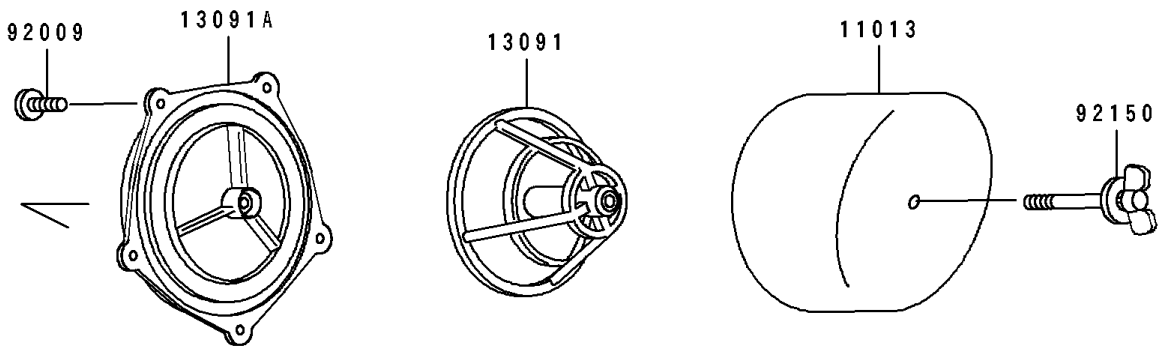

1995 KX100 PARTS DIAGRAM

Air Cleaner

E1130

1995 KX100 PARTS LIST

Air Cleaner

ITEM NAME	PART NUMBER	QUANTITY
CASE-AIR FILTER (Ref # 11011)	11011-1426	1
ELEMENT-AIR FILTER (Ref # 11013)	11013-1201	1
BRACKET,IGNITER (Ref # 11047)	11047-1361	1
HOLDER,ELEMENT (Ref # 13091)	13091-1696	1
HOLDER (Ref # 13091A)	13091-1697	1
DUCT,AIR FILTER (Ref # 14073)	14073-1448	1
SCREW,TAPPING,5X14 (Ref # 92009)	92009-1197	5
CLAMP,55MM (Ref # 92037)	92037-1486	1
BOLT,WING (Ref # 92150)	92150-1565	1
CLAMP,126MM (Ref # 92170)	92170-1194	1
BOLT-FLANGED (Ref # 130)	130G0608	1
BOLT-FLANGED-SMALL (Ref # 132)	132G0614	1
BOLT-FLANGED-SMALL (Ref # 132A)	132G0620	1