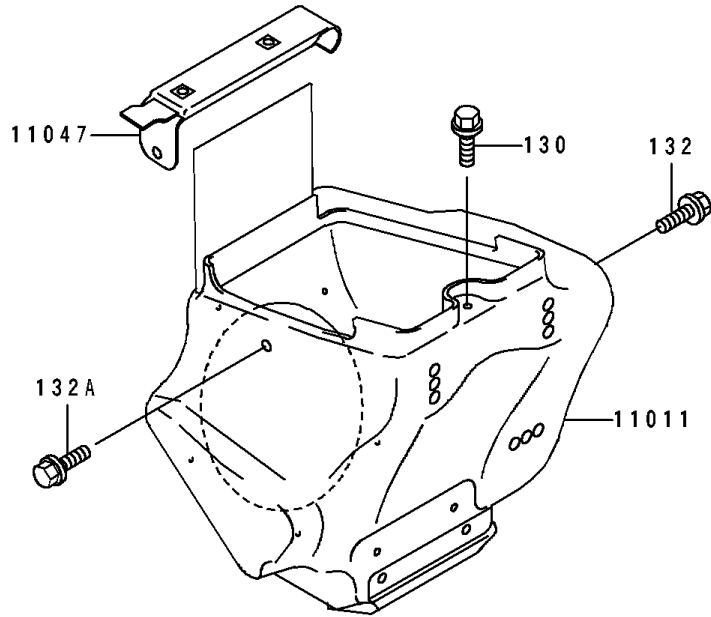

1995 KX100 PARTS DIAGRAM

Air Cleaner

E1130

1995 KX100 PARTS LIST

Air Cleaner

ITEM NAME	PART NUMBER	QUANTITY
CASE-AIR FILTER (Ref # 11011)	11011-1426	1
ELEMENT-AIR FILTER (Ref # 11013)	11013-1201	1
BRACKET,IGNITER (Ref # 11047)	11047-1361	1
HOLDER,ELEMENT (Ref # 13091)	13091-1696	1
HOLDER (Ref # 13091A)	13091-1697	1
DUCT,AIR FILTER (Ref # 14073)	14073-1448	1
SCREW,TAPPING,5X14 (Ref # 92009)	92009-1197	5
CLAMP,55MM (Ref # 92037)	92037-1486	1
BOLT,WING (Ref # 92150)	92150-1565	1
CLAMP,126MM (Ref # 92170)	92170-1194	1
BOLT-FLANGED (Ref # 130)	130G0608	1
BOLT-FLANGED-SMALL (Ref # 132)	132G0614	1
BOLT-FLANGED-SMALL (Ref # 132A)	132G0620	1