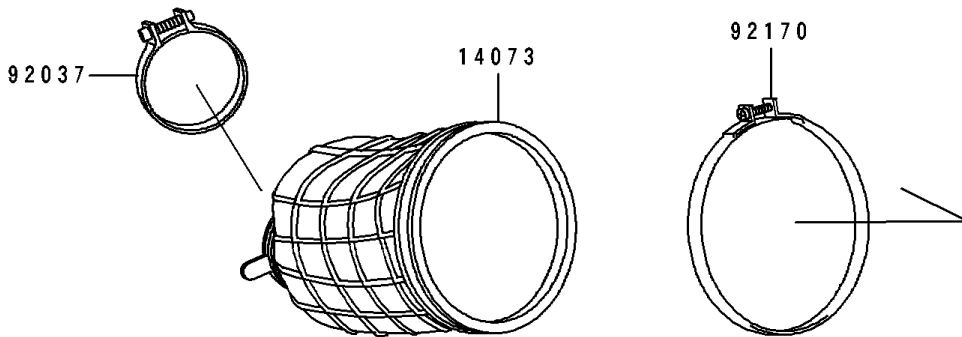

1996 KX100 PARTS DIAGRAM

Air Cleaner

E1130

1996 KX100 PARTS LIST

Air Cleaner

ITEM NAME	PART NUMBER	QUANTITY
CASE-AIR FILTER (Ref # 11011)	11011-1426	1
ELEMENT-AIR FILTER (Ref # 11013)	11013-1201	1
BRACKET,IGNITER (Ref # 11047)	11047-1361	1
HOLDER,ELEMENT (Ref # 13091)	13091-1696	1
HOLDER (Ref # 13091A)	13091-1697	1
DUCT,AIR FILTER (Ref # 14073)	14073-1448	1
SCREW,TAPPING,5X14 (Ref # 92009)	92009-1197	5
CLAMP,55MM (Ref # 92037)	92037-1486	1
BOLT,WING (Ref # 92150)	92150-1565	1
CLAMP,126MM (Ref # 92170)	92170-1194	1
BOLT-FLANGED (Ref # 130)	130G0608	1
BOLT-FLANGED-SMALL (Ref # 132)	132G0614	1
BOLT-FLANGED-SMALL (Ref # 132A)	132G0620	1