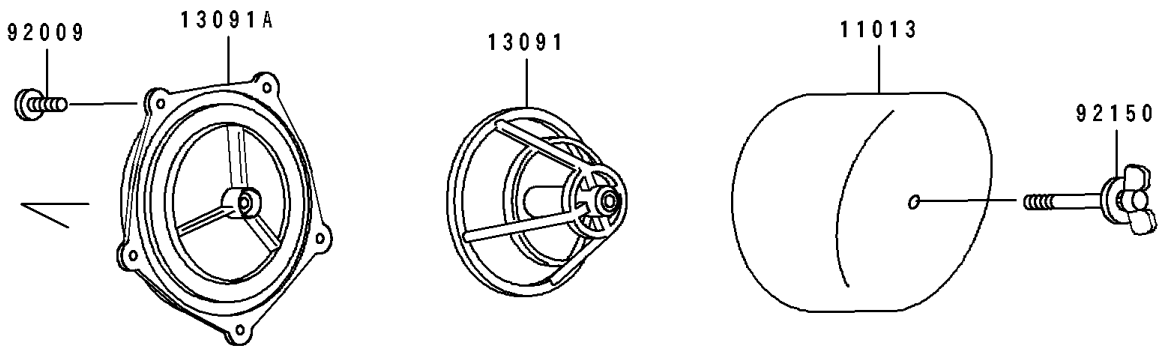

1996 KX100 PARTS DIAGRAM

Air Cleaner

E1130

1996 KX100 PARTS LIST

Air Cleaner

ITEM NAME	PART NUMBER	QUANTITY
CASE-AIR FILTER (Ref # 11011)	11011-1426	1
ELEMENT-AIR FILTER (Ref # 11013)	11013-1201	1
BRACKET,IGNITER (Ref # 11047)	11047-1361	1
HOLDER,ELEMENT (Ref # 13091)	13091-1696	1
HOLDER (Ref # 13091A)	13091-1697	1
DUCT,AIR FILTER (Ref # 14073)	14073-1448	1
SCREW,TAPPING,5X14 (Ref # 92009)	92009-1197	5
CLAMP,55MM (Ref # 92037)	92037-1486	1
BOLT,WING (Ref # 92150)	92150-1565	1
CLAMP,126MM (Ref # 92170)	92170-1194	1
BOLT-FLANGED (Ref # 130)	130G0608	1
BOLT-FLANGED-SMALL (Ref # 132)	132G0614	1
BOLT-FLANGED-SMALL (Ref # 132A)	132G0620	1