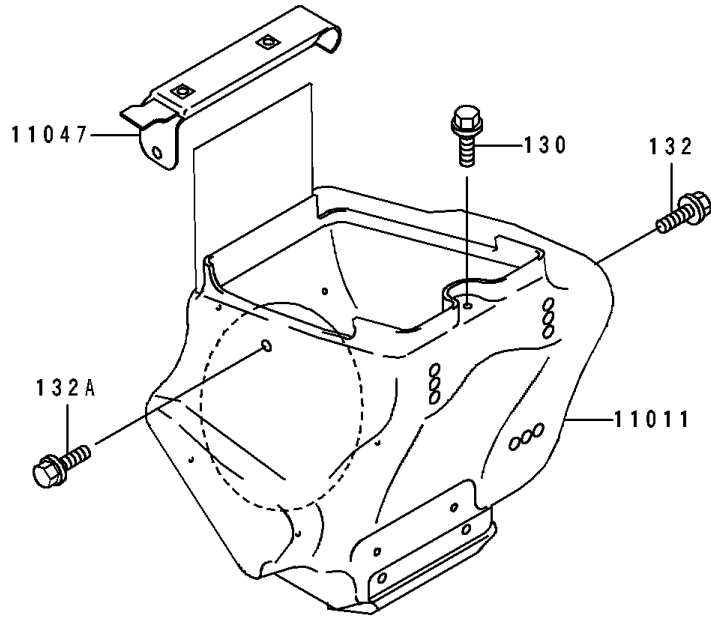

1996 KX100 PARTS DIAGRAM

Air Cleaner

E1130

1996 KX100 PARTS LIST

Air Cleaner

ITEM NAME	PART NUMBER	QUANTITY
CASE-AIR FILTER (Ref # 11011)	11011-1426	1
ELEMENT-AIR FILTER (Ref # 11013)	11013-1201	1
BRACKET,IGNITER (Ref # 11047)	11047-1361	1
HOLDER,ELEMENT (Ref # 13091)	13091-1696	1
HOLDER (Ref # 13091A)	13091-1697	1
DUCT,AIR FILTER (Ref # 14073)	14073-1448	1
SCREW,TAPPING,5X14 (Ref # 92009)	92009-1197	5
CLAMP,55MM (Ref # 92037)	92037-1486	1
BOLT,WING (Ref # 92150)	92150-1565	1
CLAMP,126MM (Ref # 92170)	92170-1194	1
BOLT-FLANGED (Ref # 130)	130G0608	1
BOLT-FLANGED-SMALL (Ref # 132)	132G0614	1
BOLT-FLANGED-SMALL (Ref # 132A)	132G0620	1