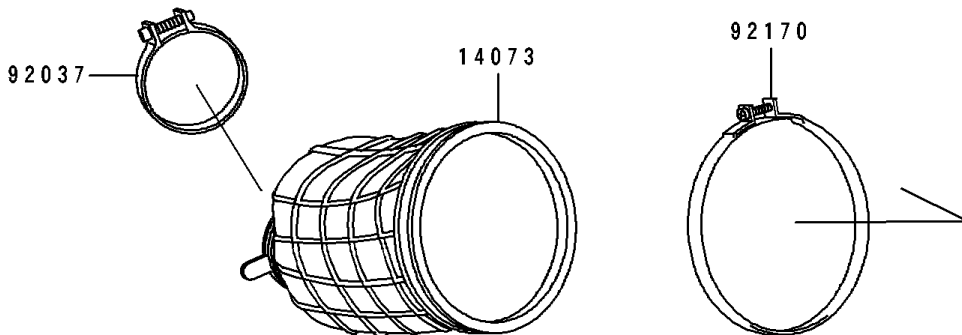

1996 KX100 PARTS DIAGRAM

Air Cleaner

E1130

1996 KX100 PARTS LIST

Air Cleaner

ITEM NAME	PART NUMBER	QUANTITY
CASE-AIR FILTER (Ref # 11011)	11011-1426	1
ELEMENT-AIR FILTER (Ref # 11013)	11013-1201	1
BRACKET,IGNITER (Ref # 11047)	11047-1361	1
HOLDER,ELEMENT (Ref # 13091)	13091-1696	1
HOLDER (Ref # 13091A)	13091-1697	1
DUCT,AIR FILTER (Ref # 14073)	14073-1448	1
SCREW,TAPPING,5X14 (Ref # 92009)	92009-1197	5
CLAMP,55MM (Ref # 92037)	92037-1486	1
BOLT,WING (Ref # 92150)	92150-1565	1
CLAMP,126MM (Ref # 92170)	92170-1194	1
BOLT-FLANGED (Ref # 130)	130G0608	1
BOLT-FLANGED-SMALL (Ref # 132)	132G0614	1
BOLT-FLANGED-SMALL (Ref # 132A)	132G0620	1