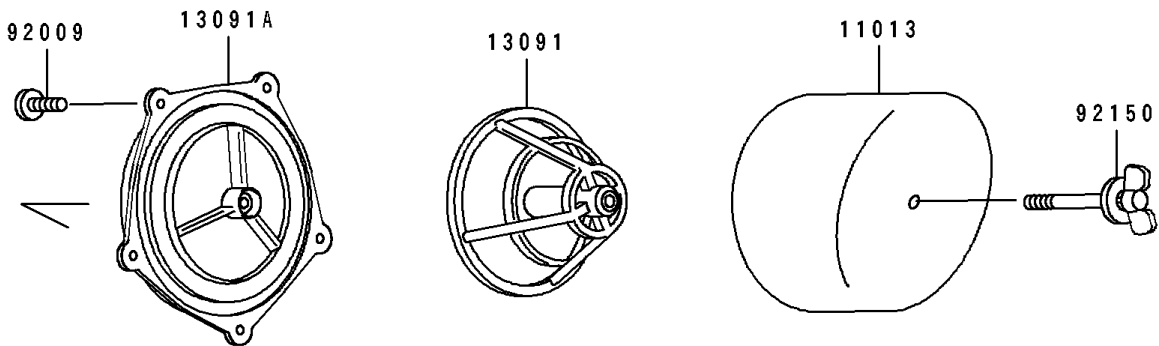

1996 KX100 PARTS DIAGRAM

Air Cleaner

E1130

1996 KX100 PARTS LIST

Air Cleaner

ITEM NAME	PART NUMBER	QUANTITY
CASE-AIR FILTER (Ref # 11011)	11011-1426	1
ELEMENT-AIR FILTER (Ref # 11013)	11013-1201	1
BRACKET,IGNITER (Ref # 11047)	11047-1361	1
HOLDER,ELEMENT (Ref # 13091)	13091-1696	1
HOLDER (Ref # 13091A)	13091-1697	1
DUCT,AIR FILTER (Ref # 14073)	14073-1448	1
SCREW,TAPPING,5X14 (Ref # 92009)	92009-1197	5
CLAMP,55MM (Ref # 92037)	92037-1486	1
BOLT,WING (Ref # 92150)	92150-1565	1
CLAMP,126MM (Ref # 92170)	92170-1194	1
BOLT-FLANGED (Ref # 130)	130G0608	1
BOLT-FLANGED-SMALL (Ref # 132)	132G0614	1
BOLT-FLANGED-SMALL (Ref # 132A)	132G0620	1