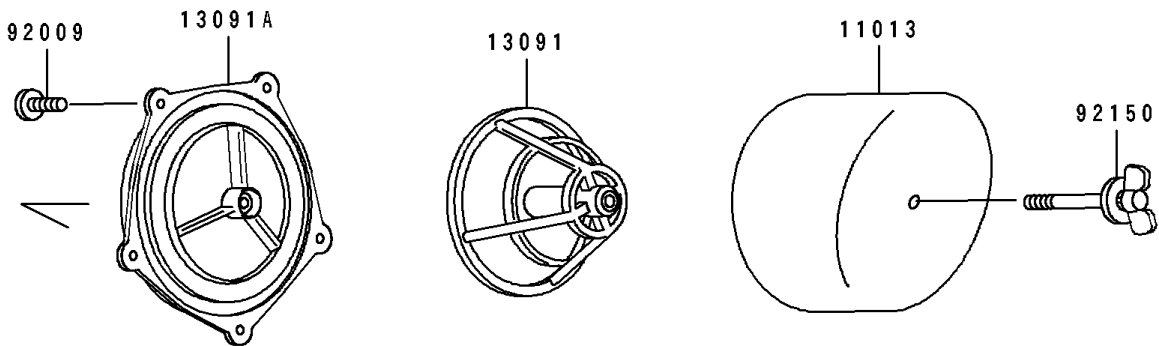

1997 KX100 PARTS DIAGRAM

Air Cleaner

E1130

1997 KX100 PARTS LIST

Air Cleaner

ITEM NAME	PART NUMBER	QUANTITY
CASE-AIR FILTER (Ref # 11011)	11011-1426	1
ELEMENT-AIR FILTER (Ref # 11013)	11013-1201	1
BRACKET,IGNITER (Ref # 11047)	11047-1361	1
HOLDER,ELEMENT (Ref # 13091)	13091-1696	1
HOLDER (Ref # 13091A)	13091-1697	1
DUCT,AIR FILTER (Ref # 14073)	14073-1448	1
SCREW,TAPPING,5X14 (Ref # 92009)	92009-1197	5
CLAMP,55MM (Ref # 92037)	92037-1486	1
BOLT,WING (Ref # 92150)	92150-1565	1
CLAMP,126MM (Ref # 92170)	92170-1194	1
BOLT-FLANGED (Ref # 130)	130G0608	1
BOLT-FLANGED-SMALL (Ref # 132)	132G0614	1
BOLT-FLANGED-SMALL (Ref # 132A)	132G0620	1