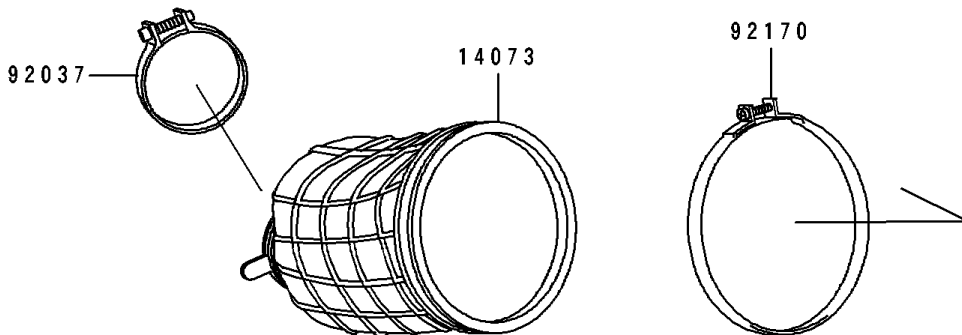

1997 KX100 PARTS DIAGRAM

Air Cleaner

E1130

1997 KX100 PARTS LIST

Air Cleaner

ITEM NAME	PART NUMBER	QUANTITY
CASE-AIR FILTER (Ref # 11011)	11011-1426	1
ELEMENT-AIR FILTER (Ref # 11013)	11013-1201	1
BRACKET,IGNITER (Ref # 11047)	11047-1361	1
HOLDER,ELEMENT (Ref # 13091)	13091-1696	1
HOLDER (Ref # 13091A)	13091-1697	1
DUCT,AIR FILTER (Ref # 14073)	14073-1448	1
SCREW,TAPPING,5X14 (Ref # 92009)	92009-1197	5
CLAMP,55MM (Ref # 92037)	92037-1486	1
BOLT,WING (Ref # 92150)	92150-1565	1
CLAMP,126MM (Ref # 92170)	92170-1194	1
BOLT-FLANGED (Ref # 130)	130G0608	1
BOLT-FLANGED-SMALL (Ref # 132)	132G0614	1
BOLT-FLANGED-SMALL (Ref # 132A)	132G0620	1