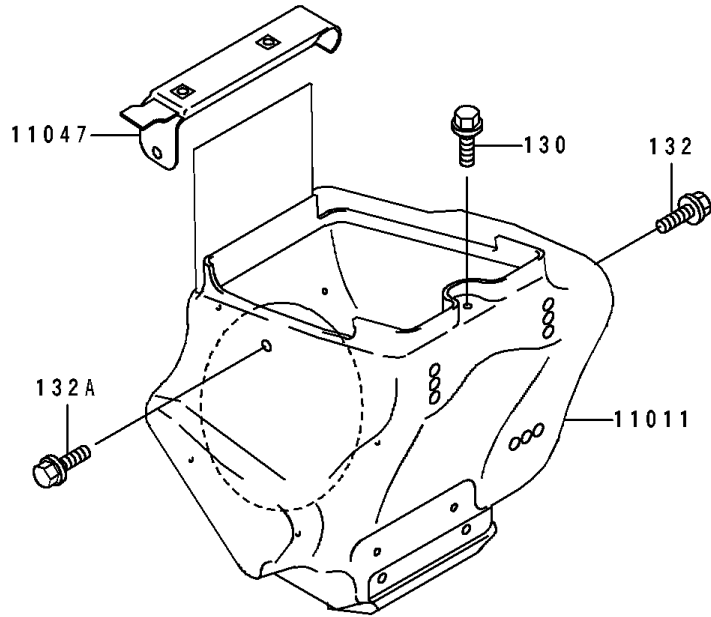

1997 KX100 PARTS DIAGRAM

Air Cleaner

E1130

1997 KX100 PARTS LIST

Air Cleaner

ITEM NAME	PART NUMBER	QUANTITY
CASE-AIR FILTER (Ref # 11011)	11011-1426	1
ELEMENT-AIR FILTER (Ref # 11013)	11013-1201	1
BRACKET,IGNITER (Ref # 11047)	11047-1361	1
HOLDER,ELEMENT (Ref # 13091)	13091-1696	1
HOLDER (Ref # 13091A)	13091-1697	1
DUCT,AIR FILTER (Ref # 14073)	14073-1448	1
SCREW,TAPPING,5X14 (Ref # 92009)	92009-1197	5
CLAMP,55MM (Ref # 92037)	92037-1486	1
BOLT,WING (Ref # 92150)	92150-1565	1
CLAMP,126MM (Ref # 92170)	92170-1194	1
BOLT-FLANGED (Ref # 130)	130G0608	1
BOLT-FLANGED-SMALL (Ref # 132)	132G0614	1
BOLT-FLANGED-SMALL (Ref # 132A)	132G0620	1