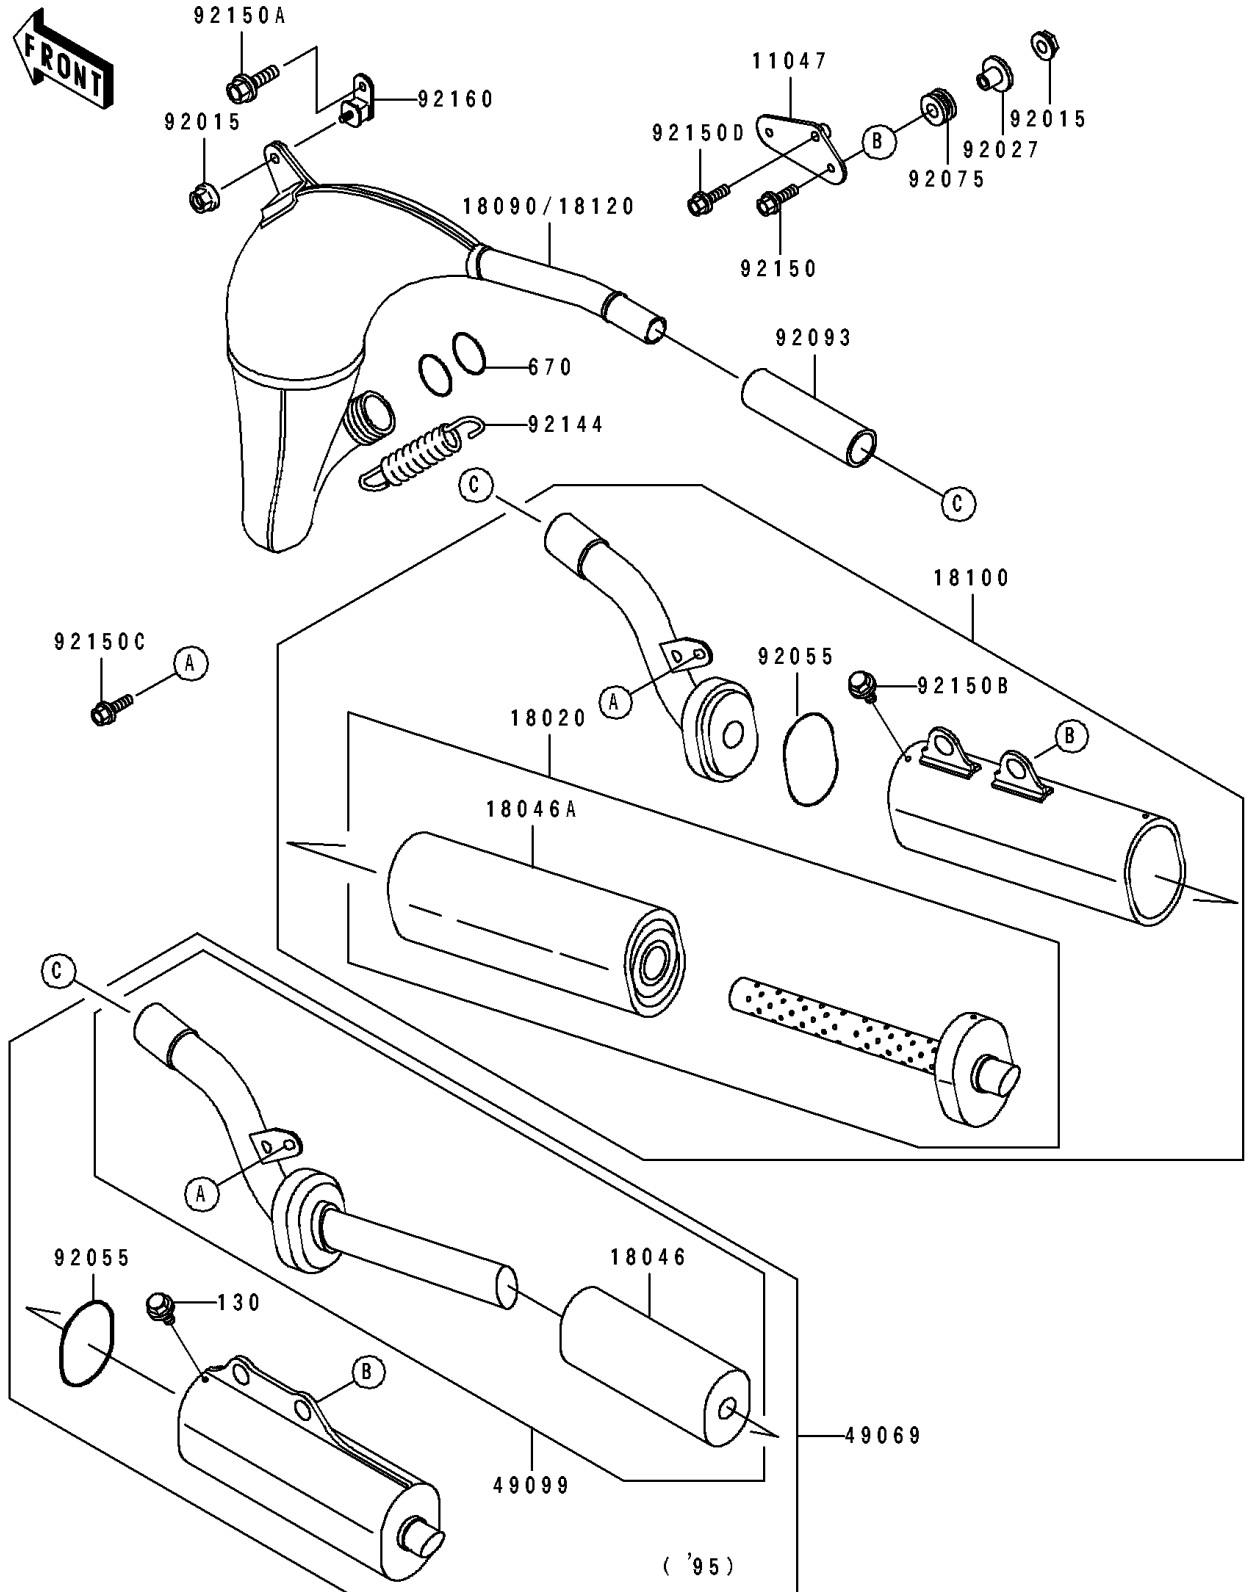

1995 KX100 PARTS DIAGRAM

Muffler(s)

E1140

1995 KX100 PARTS LIST

Muffler(s)

ITEM NAME	PART NUMBER	QUANTITY
BRACKET,MUFFLER (Ref # 11047)	11047-1495	1
WOOL,BAFFLE PIPE (Ref # 18046)	18046-1136	1
BODY-COMP-MUFFLER (Ref # 18090)	18090-1065	1
MUFFLER-ASSY (Ref # 49069)	49069-1145	1
BAFFLE-PIPE MUFFLER (Ref # 49099)	49099-1321	1
NUT,FLANGED,6MM (Ref # 92015)	92015-1078	3
COLLAR,L=13.1,BLACK (Ref # 92027)	92027-1450	2
RING-O,BAFFLE PIPE (Ref # 92055)	92055-1461	1
DAMPER,MUFFLER FITTING (Ref # 92075)	92075-1857	2
SEAL,MUFFLER JOINT (Ref # 92093)	92093-1200	1
SPRING,EXHAUST CONNECTING (Ref # 92144)	92144-1470	2
BOLT,6X20 (Ref # 92150)	92150-1339	1
BOLT,6X14 (Ref # 92150A)	92150-1340	1
BOLT,6X12 (Ref # 92150C)	92150-1435	1
BOLT,FLANGED,6X25 (Ref # 92150D)	92150-1507	2
DAMPER,MUFFLER,FR (Ref # 92160)	92160-1176	1
BOLT-FLANGED (Ref # 130)	130G0508	2
O RING,36MM (Ref # 670)	670E3036	2