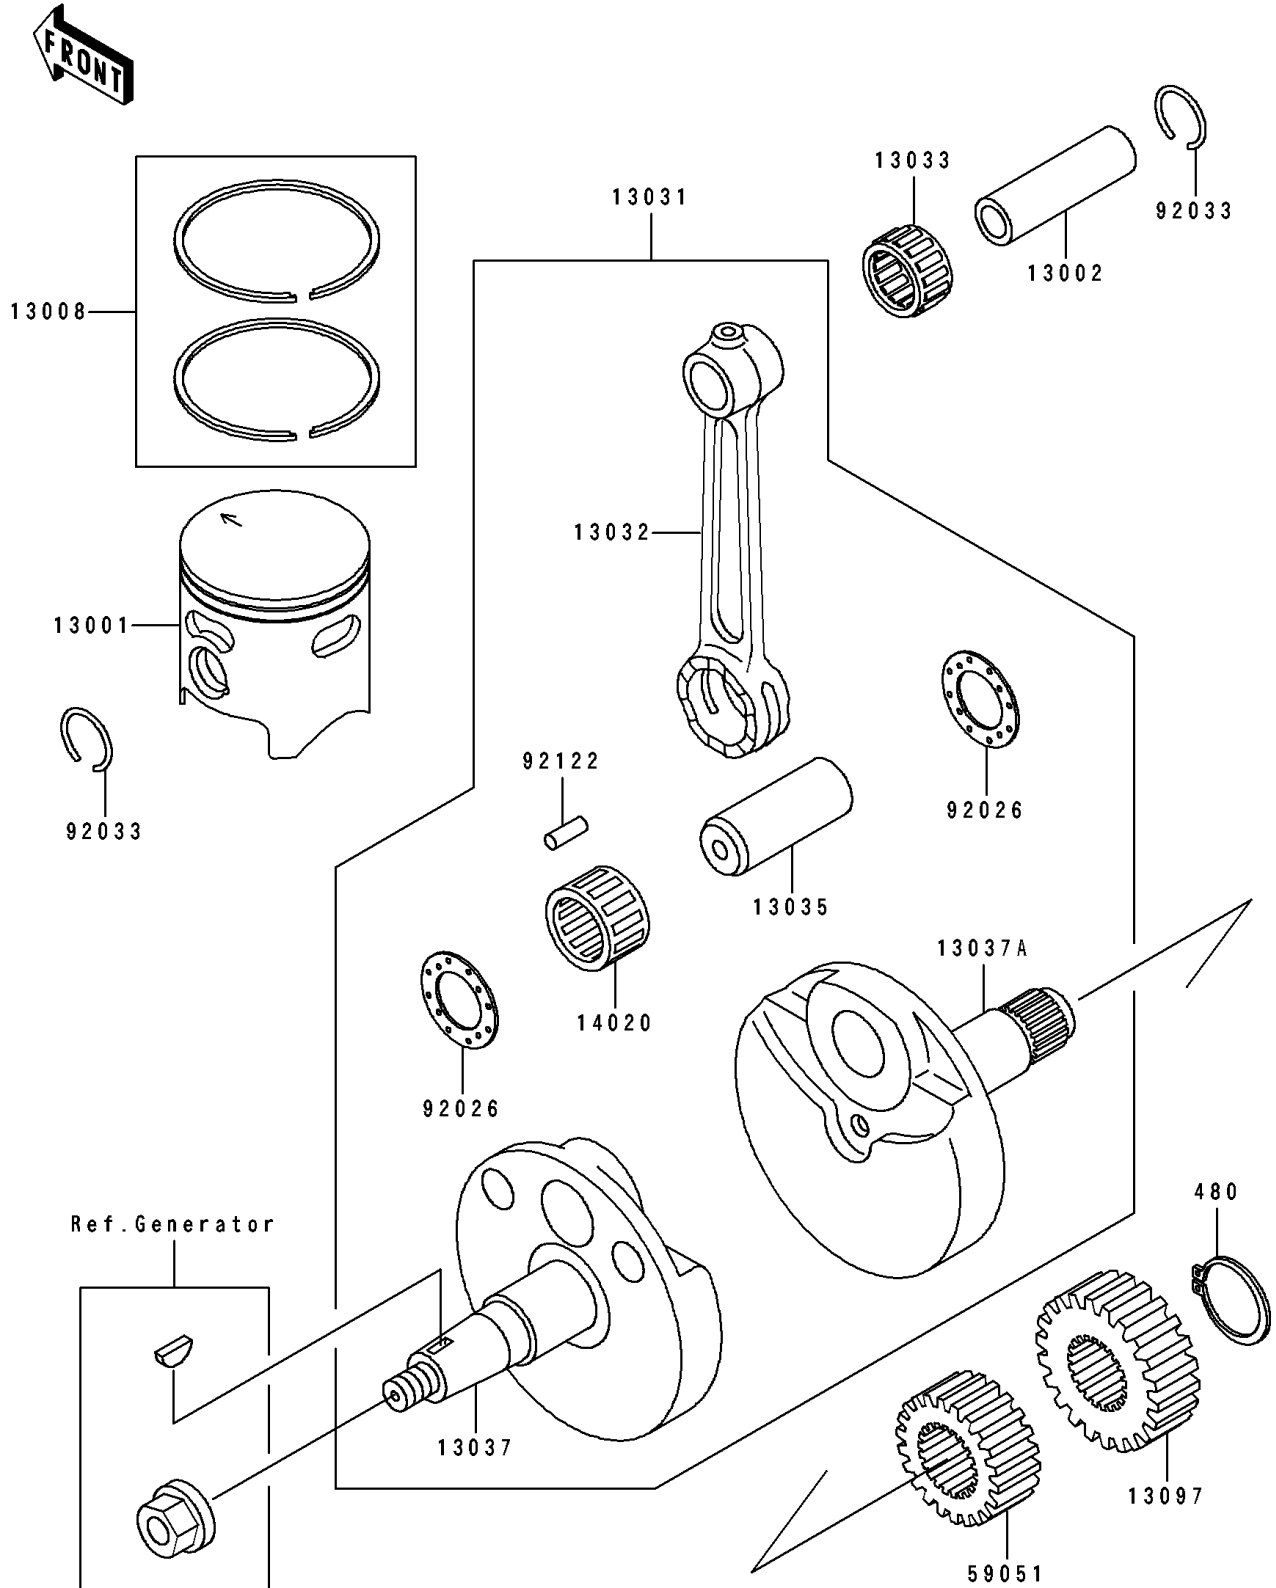

1995 KX100 PARTS DIAGRAM

Crankshaft/Piston(s)

E1320

1995 KX100 PARTS LIST

Crankshaft/Piston(s)

ITEM NAME	PART NUMBER	QUANTITY
PISTON-ENGINE,(B) (Ref # 13001)	13001-1308	1
PIN-PISTON (Ref # 13002)	13002-1018	1
RING-SET-PISTON (Ref # 13008)	13008-1107	1
CRANKSHAFT-COMP (Ref # 13031)	13031-1313	1
ROD-CONNECTING (Ref # 13032)	13032-1039	1
BEARING-SMALL END,14R1818AP-1 (Ref # 13033)	13033-1053	1
PIN-CRANK (Ref # 13035)	13035-1054	1
CRANKSHAFT,LH (Ref # 13037)	13037-1396	1
CRANKSHAFT,RH (Ref # 13037A)	13037-1397	1
GEAR-PRIMARY SPUR,20T (Ref # 13097)	13097-1148	1
RETAINER (Ref # 14020)	14020-1076	1
GEAR-SPUR,PUMP,22T (Ref # 59051)	59051-1146	1
SPACER,22.2X37X1.0 (Ref # 92026)	92026-1136	2
RING-SNAP (Ref # 92033)	92033-1050	2
ROLLER (Ref # 92122)	92122-1177	16
CIRCLIP-TYPE-C,16MM (Ref # 480)	480J1600	1