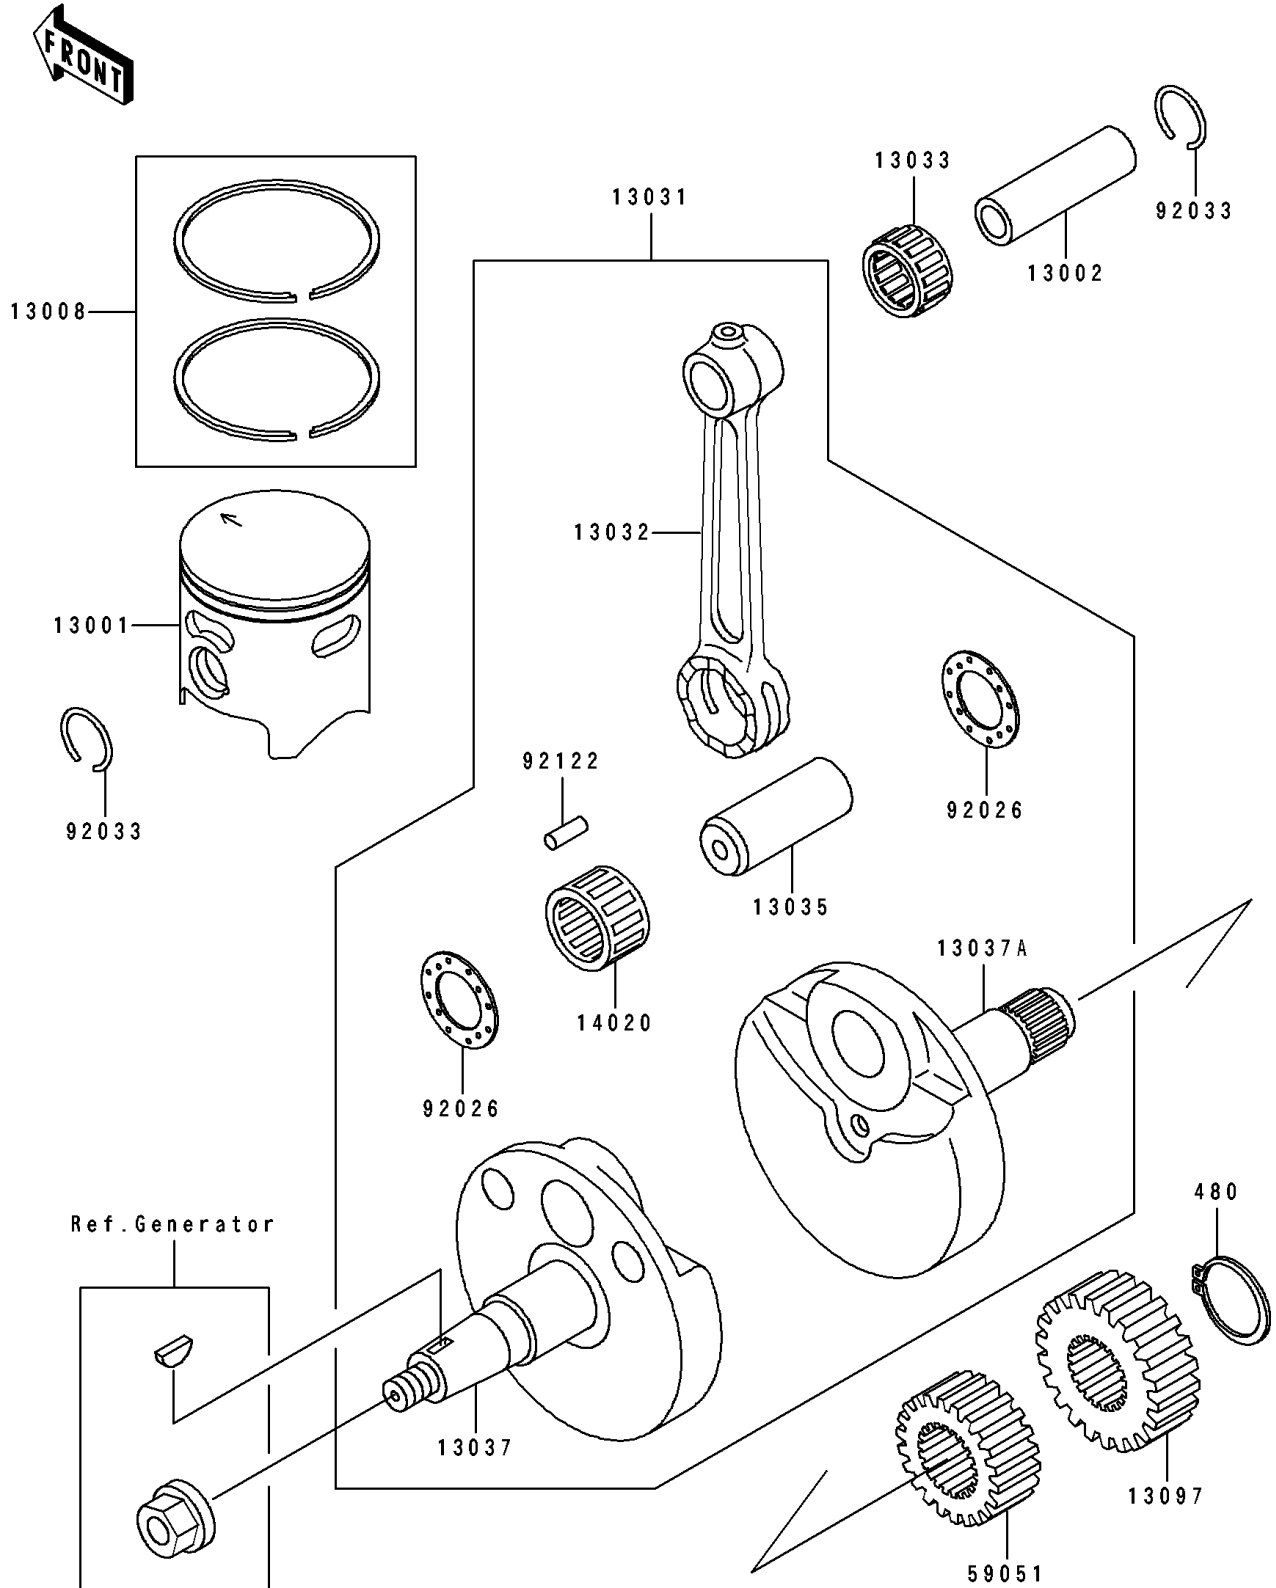

1996 KX100 PARTS DIAGRAM

Crankshaft/Piston(s)

E1320

1996 KX100 PARTS LIST

Crankshaft/Piston(s)

ITEM NAME	PART NUMBER	QUANTITY
PISTON-ENGINE,(B) (Ref # 13001)	13001-1308	1
PIN-PISTON (Ref # 13002)	13002-1018	1
RING-SET-PISTON (Ref # 13008)	13008-1107	1
CRANKSHAFT-COMP (Ref # 13031)	13031-1313	1
ROD-CONNECTING (Ref # 13032)	13032-1039	1
BEARING-SMALL END,14R1818AP-1 (Ref # 13033)	13033-1053	1
PIN-CRANK (Ref # 13035)	13035-1054	1
CRANKSHAFT,LH (Ref # 13037)	13037-1396	1
CRANKSHAFT,RH (Ref # 13037A)	13037-1397	1
GEAR-PRIMARY SPUR,20T (Ref # 13097)	13097-1148	1
RETAINER (Ref # 14020)	14020-1076	1
GEAR-SPUR,PUMP,22T (Ref # 59051)	59051-1146	1
SPACER,22.2X37X1.0 (Ref # 92026)	92026-1136	2
RING-SNAP (Ref # 92033)	92033-1050	2
ROLLER (Ref # 92122)	92122-1177	16
CIRCLIP-TYPE-C,16MM (Ref # 480)	480J1600	1