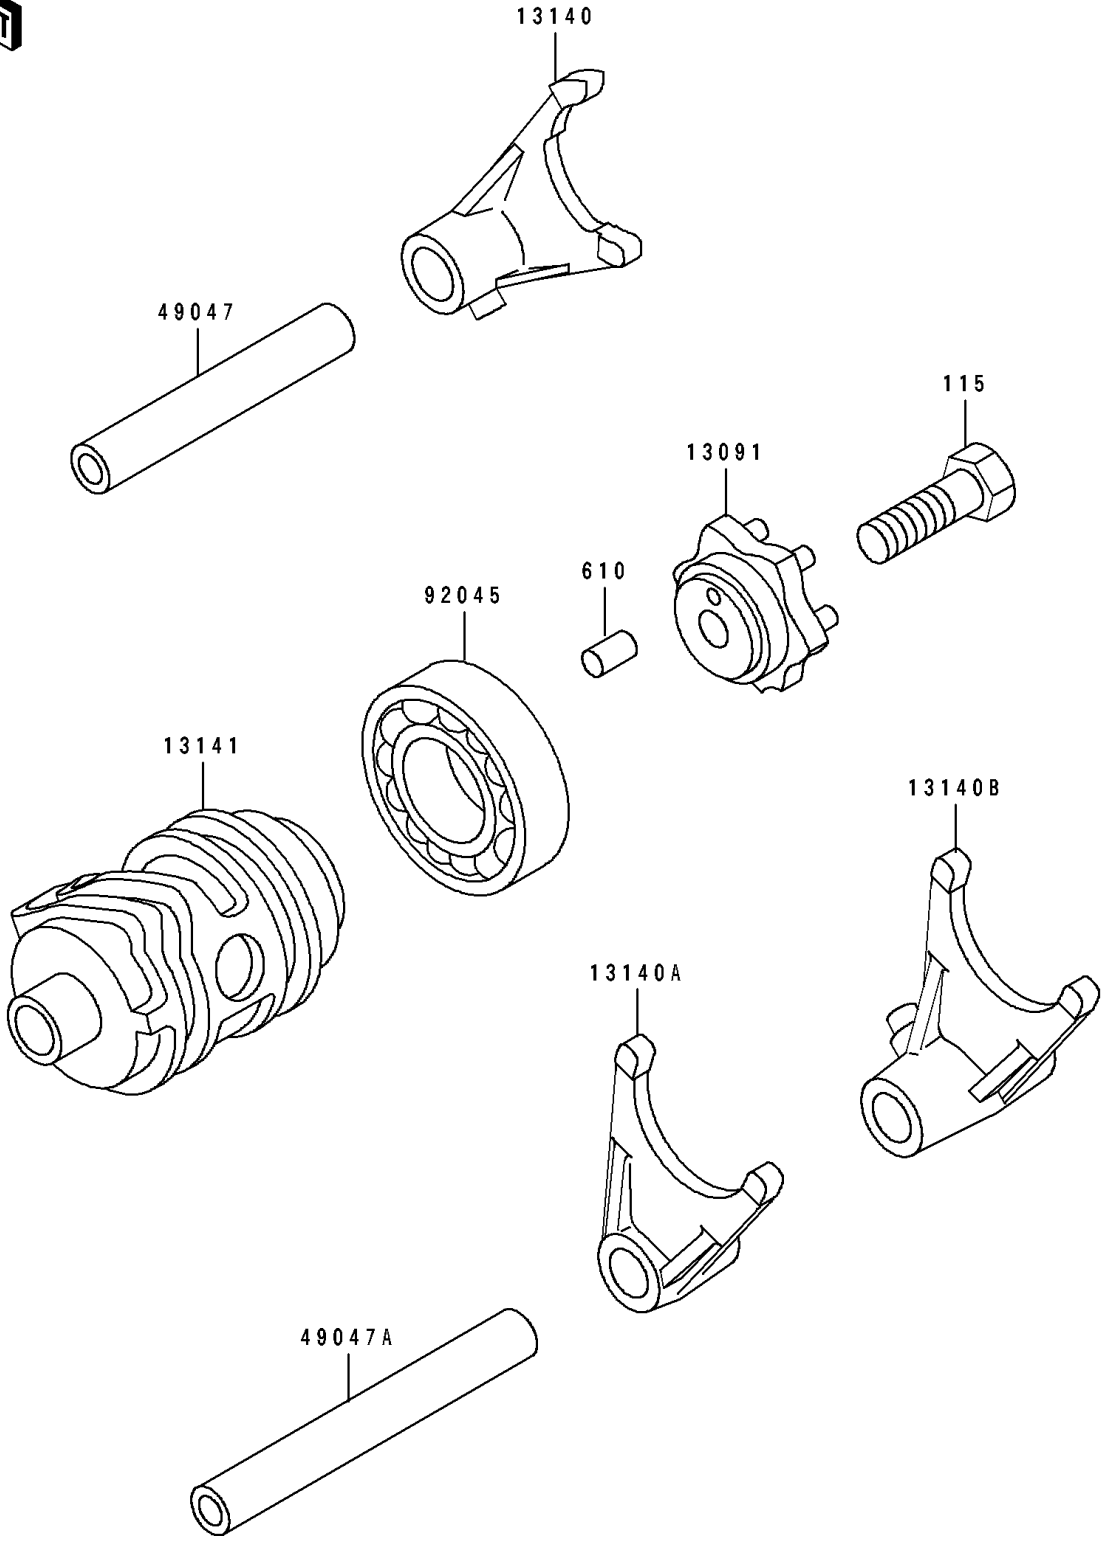

1995 KX100 PARTS DIAGRAM

Gear Change Drum/Shift Fork(s)

E1362

1995 KX100 PARTS LIST

Gear Change Drum/Shift Fork(s)

| ITEM NAME | PART NUMBER | QUANTITY |
|-------------------------------------|-------------|----------|
| HOLDER,CHANGE DRUM (Ref # 13091) | 13091-1390 | 1 |
| FORK-SHIFT,5TH&6TH (Ref # 13140) | 13140-1139 | 1 |
| FORK-SHIFT,2ND&3RD (Ref # 13140A) | 13140-1140 | 1 |
| FORK-SHIFT,LOW&4TH (Ref # 13140B) | 13140-1141 | 1 |
| DRUM-CHANGE (Ref # 13141) | 13141-1120 | 1 |
| ROD-SHIFT,5.9X10X64.5 (Ref # 49047) | 49047-1063 | 1 |
| ROD-SHIFT,5.9X10X81 (Ref # 49047A) | 49047-1064 | 1 |
| BEARING-BALL,#6905 (Ref # 92045) | 92045-036 | 1 |
| BOLT-SMALL-UPSET (Ref # 115) | 115G0825 | 1 |
| ROLLER,4X8 (Ref # 610) | 610A0408 | 1 |