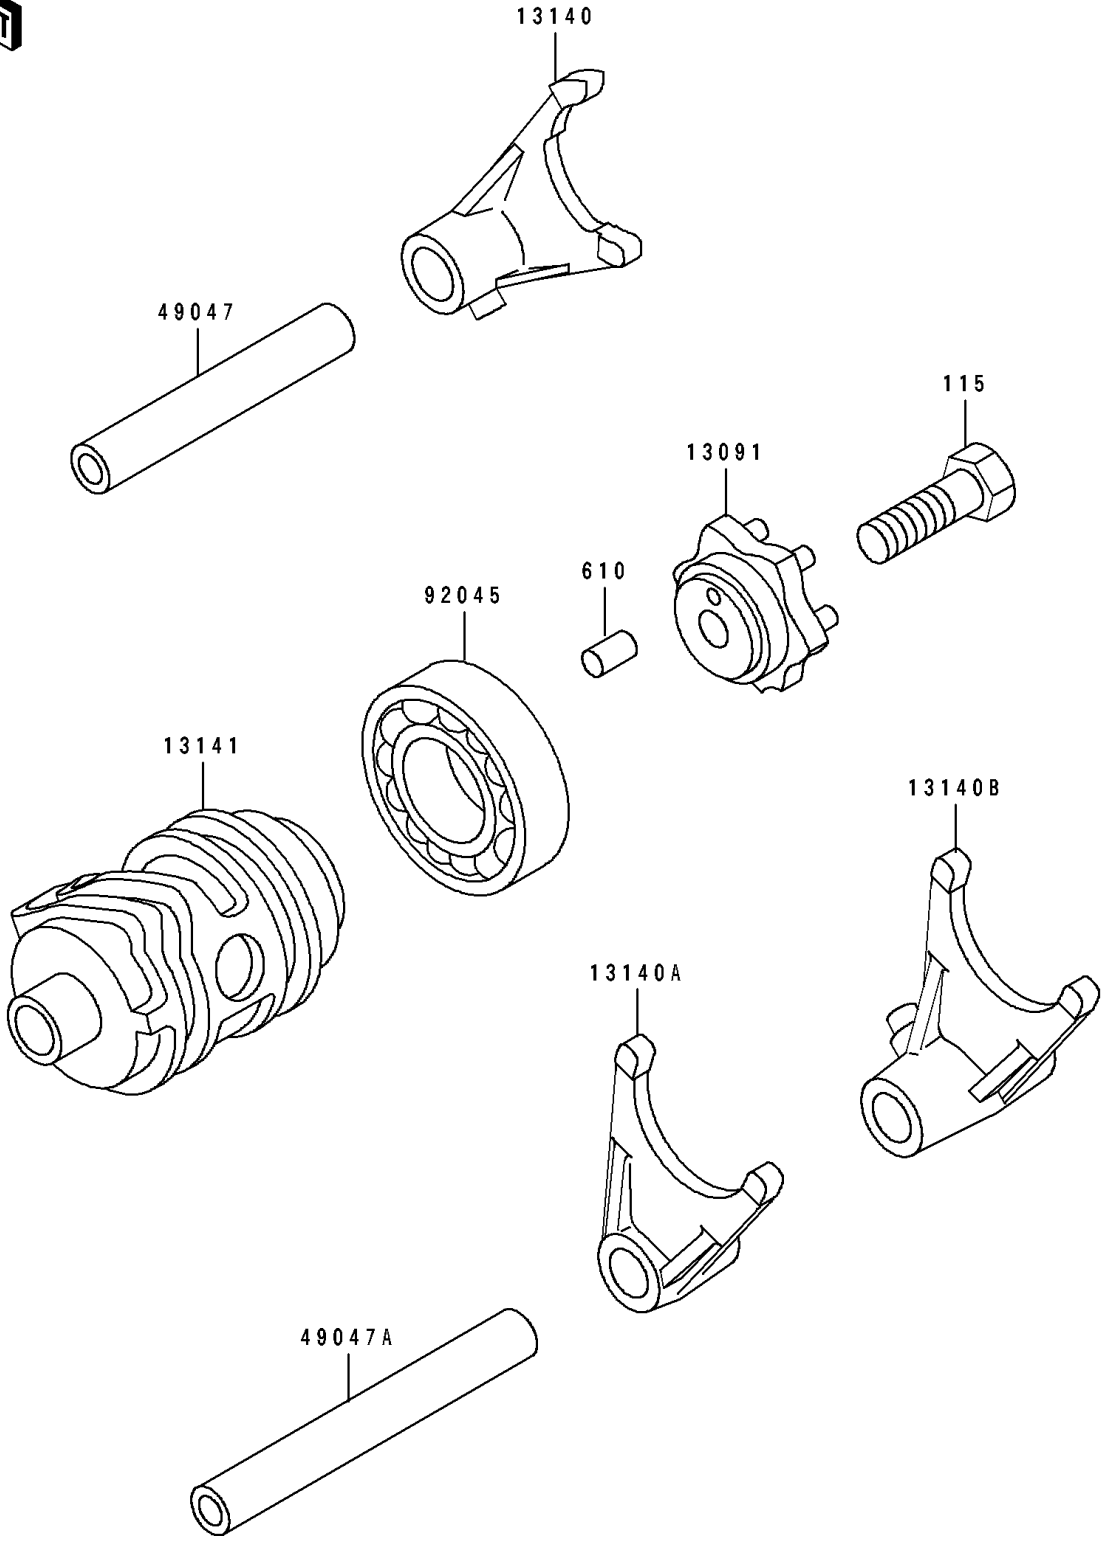

# 1995 KX100 PARTS DIAGRAM

Gear Change Drum/Shift Fork(s)

E1362

# 1995 KX100 PARTS LIST

## Gear Change Drum/Shift Fork(s)

ITEM NAME	PART NUMBER	QUANTITY
HOLDER,CHANGE DRUM (Ref # 13091)	13091-1390	1
FORK-SHIFT,5TH&6TH (Ref # 13140)	13140-1139	1
FORK-SHIFT,2ND&3RD (Ref # 13140A)	13140-1140	1
FORK-SHIFT,LOW&4TH (Ref # 13140B)	13140-1141	1
DRUM-CHANGE (Ref # 13141)	13141-1120	1
ROD-SHIFT,5.9X10X64.5 (Ref # 49047)	49047-1063	1
ROD-SHIFT,5.9X10X81 (Ref # 49047A)	49047-1064	1
BEARING-BALL,#6905 (Ref # 92045)	92045-036	1
BOLT-SMALL-UPSET (Ref # 115)	115G0825	1
ROLLER,4X8 (Ref # 610)	610A0408	1