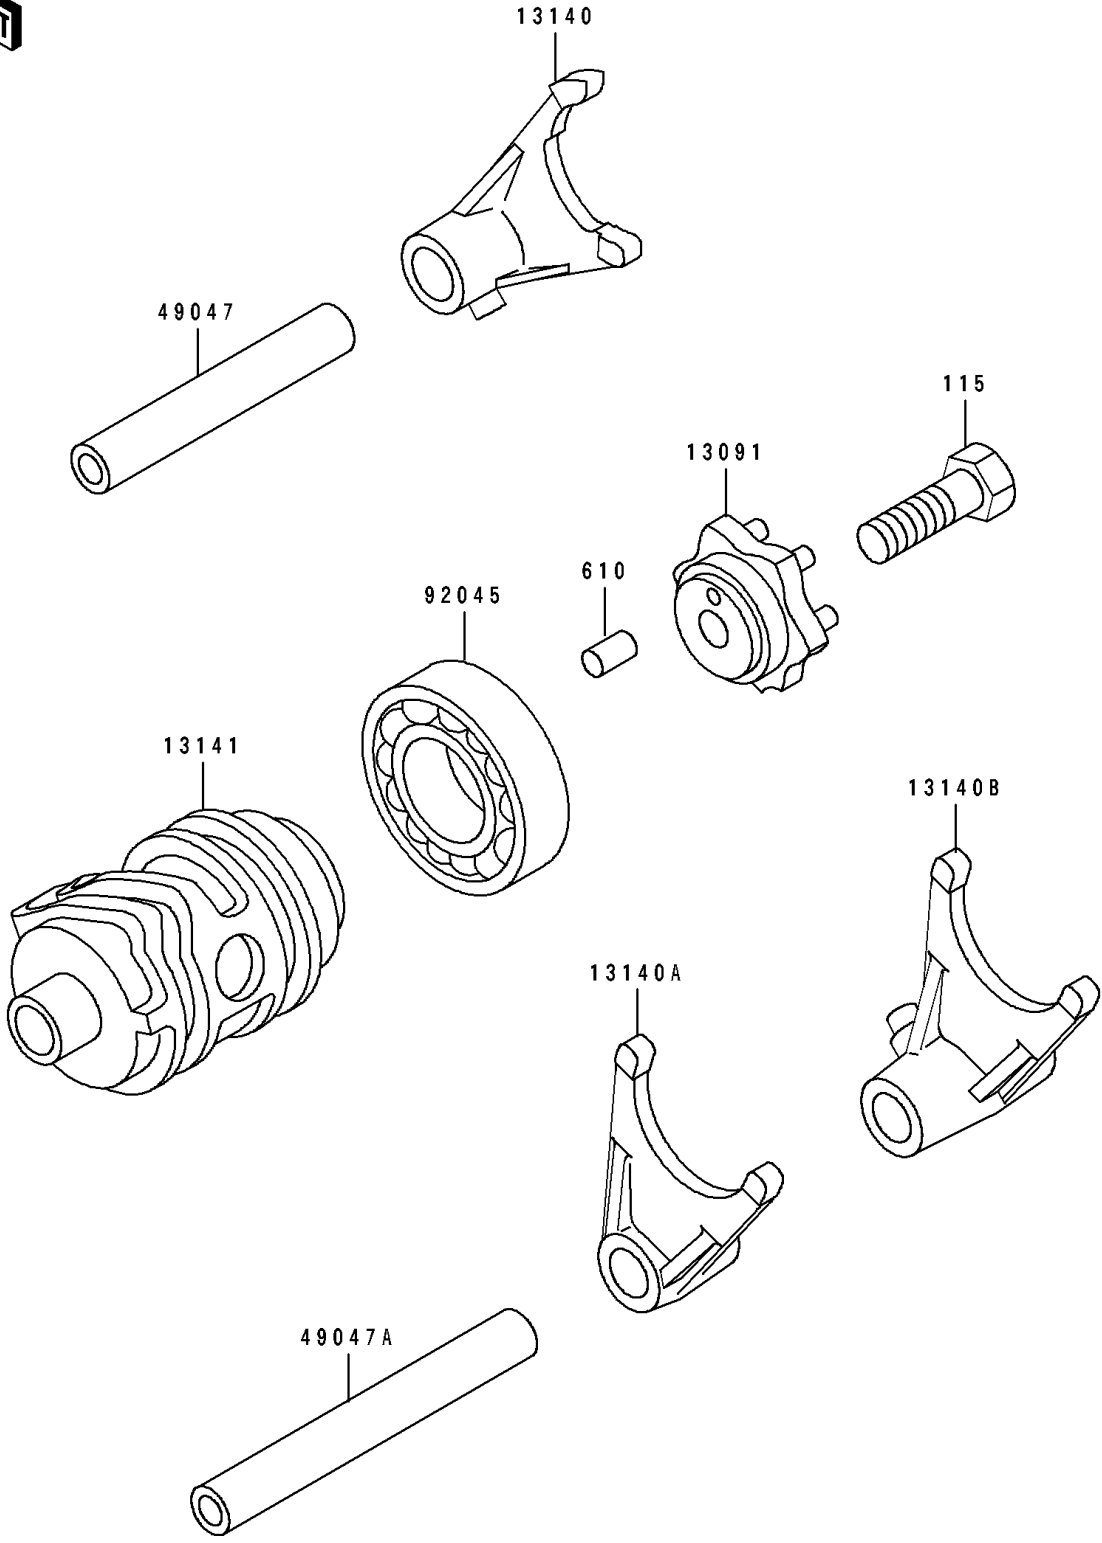

1996 KX100 PARTS DIAGRAM

Gear Change Drum/Shift Fork(s)

E1362

1996 KX100 PARTS LIST

Gear Change Drum/Shift Fork(s)

ITEM NAME	PART NUMBER	QUANTITY
HOLDER,CHANGE DRUM (Ref # 13091)	13091-1390	1
FORK-SHIFT,5TH&6TH (Ref # 13140)	13140-1139	1
FORK-SHIFT,2ND&3RD (Ref # 13140A)	13140-1140	1
FORK-SHIFT,LOW&4TH (Ref # 13140B)	13140-1141	1
DRUM-CHANGE (Ref # 13141)	13141-1120	1
ROD-SHIFT,5.9X10X64.5 (Ref # 49047)	49047-1063	1
ROD-SHIFT,5.9X10X81 (Ref # 49047A)	49047-1064	1
BEARING-BALL,#6905 (Ref # 92045)	92045-036	1
BOLT-SMALL-UPSET (Ref # 115)	115G0825	1
ROLLER,4X8 (Ref # 610)	610A0408	1