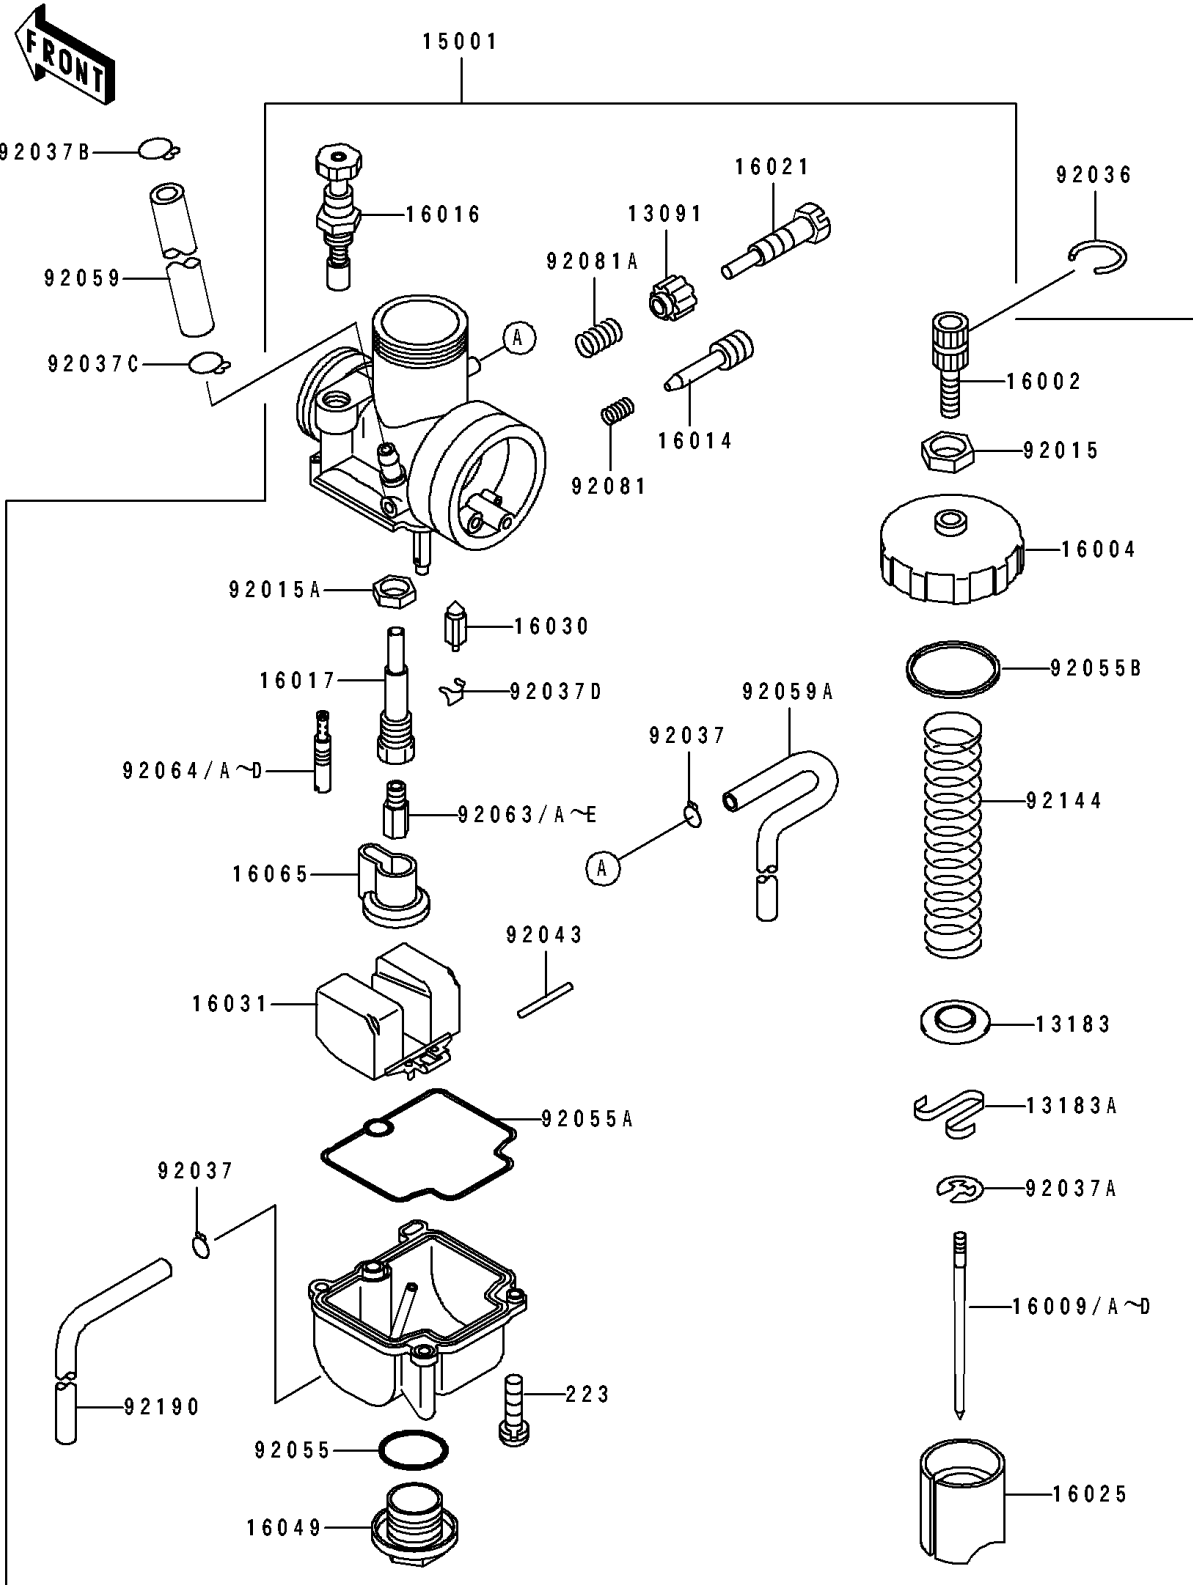

1995 KX100 PARTS DIAGRAM

Carburetor

E1611

1995 KX100 PARTS LIST

Carburetor

ITEM NAME	PART NUMBER	QUANTITY
HOLDER,STOP SCREW (Ref # 13091)	13091-1492	1
PLATE (Ref # 13183)	13183-1162	1
PLATE,THROTTLE (Ref # 13183A)	13183-1250	1
CARBURETOR-ASSY (Ref # 15001)	15001-1571	1
ADJUSTER-CABLE (Ref # 16002)	16002-1056	1
CAP-CHAMBER,MIXING (Ref # 16004)	16004-1059	1
NEEDLE-JET,N68U (Ref # 16009)	16009-1573	1
NEEDLE-JET,N68S (Ref # 16009A)	16009-1574	1
NEEDLE-JET,N68T (Ref # 16009B)	16009-1575	1
NEEDLE-JET,N68V (Ref # 16009C)	16009-1576	1
NEEDLE-JET,N68W (Ref # 16009D)	16009-1577	1
SCREW-PILOT AIR (Ref # 16014)	16014-1033	1
PLUNGER,STARTER (Ref # 16016)	16016-1028	1
JET-NEEDLE (Ref # 16017)	16017-1365	1
SCREW-THROTTLE STOP (Ref # 16021)	16021-1121	1
VALVE-THROTTLE,CA3.0 (Ref # 16025)	16025-1162	1
VALVE-FLOAT (Ref # 16030)	16030-1064	1
FLOAT (Ref # 16031)	16031-1071	1
COVER-MAIN JET (Ref # 16049)	16049-1051	1
HOLDER-CARBURETOR (Ref # 16065)	16065-1162	1
NUT,CABLE ADJUST LOCK (Ref # 92015)	92015-1574	1
NUT (Ref # 92015A)	92015-1674	1
RING-SNAP (Ref # 92036)	92036-018	1
CLAMP,TUBE (Ref # 92037)	92037-1396	2
CLAMP,JET NEEDLE (Ref # 92037A)	92037-1401	1
CLAMP,TUBE (Ref # 92037B)	92037-147	1
CLAMP (Ref # 92037C)	92037-1712	1
CLAMP,FLOAT (Ref # 92037D)	92037-1991	1
PIN,FLOAT (Ref # 92043)	92043-1207	1