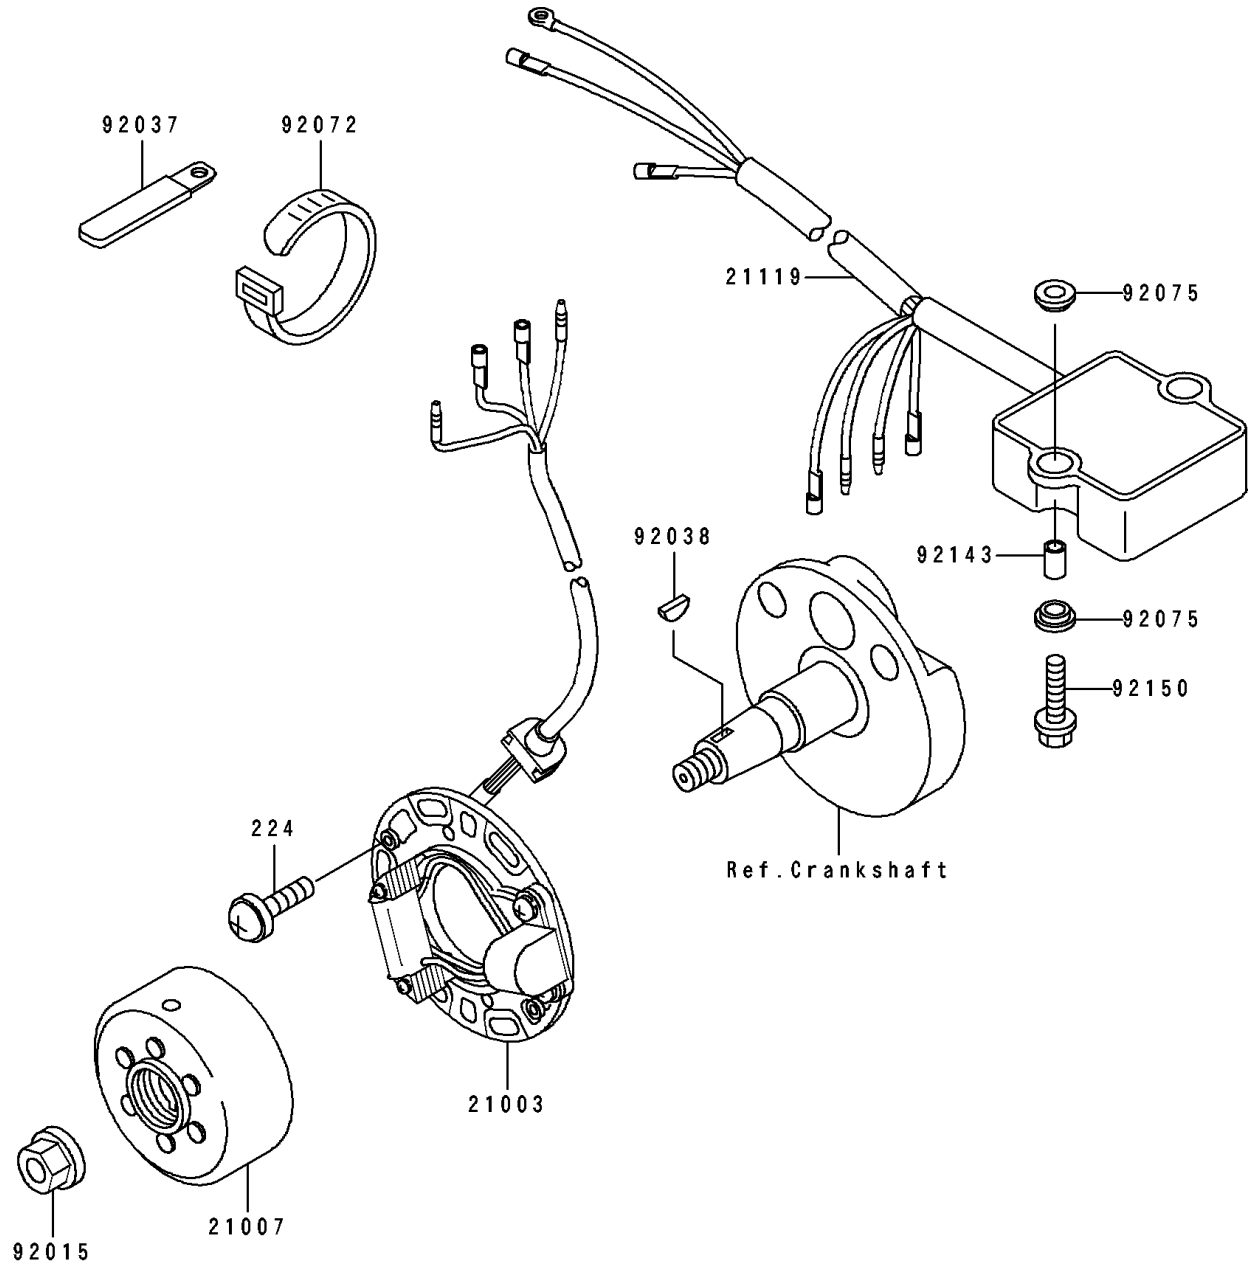

1995 KX100 PARTS DIAGRAM

Generator

E1810

1995 KX100 PARTS LIST

Generator

ITEM NAME	PART NUMBER	QUANTITY
STATOR (Ref # 21003)	21003-1261	1
ROTOR,MAGNETO (Ref # 21007)	21007-1239	1
IGNITER (Ref # 21119)	21119-1414	1
NUT,FLANGED,10MM (Ref # 92015)	92015-077	1
CLAMP,WIRING HARNESS (Ref # 92037)	92037-1069	1
KEY,WOODRUFF (Ref # 92038)	92038-001	1
BAND,L=123 (Ref # 92072)	92072-030	1
DAMPER,8MM (Ref # 92075)	92075-1138	4
COLLAR,6X8.5X13 (Ref # 92143)	92143-3715	2
BOLT,FLANGED,6X25 (Ref # 92150)	92150-1507	2
SCREW-PAN-WP-CROS (Ref # 224)	224B0614	2