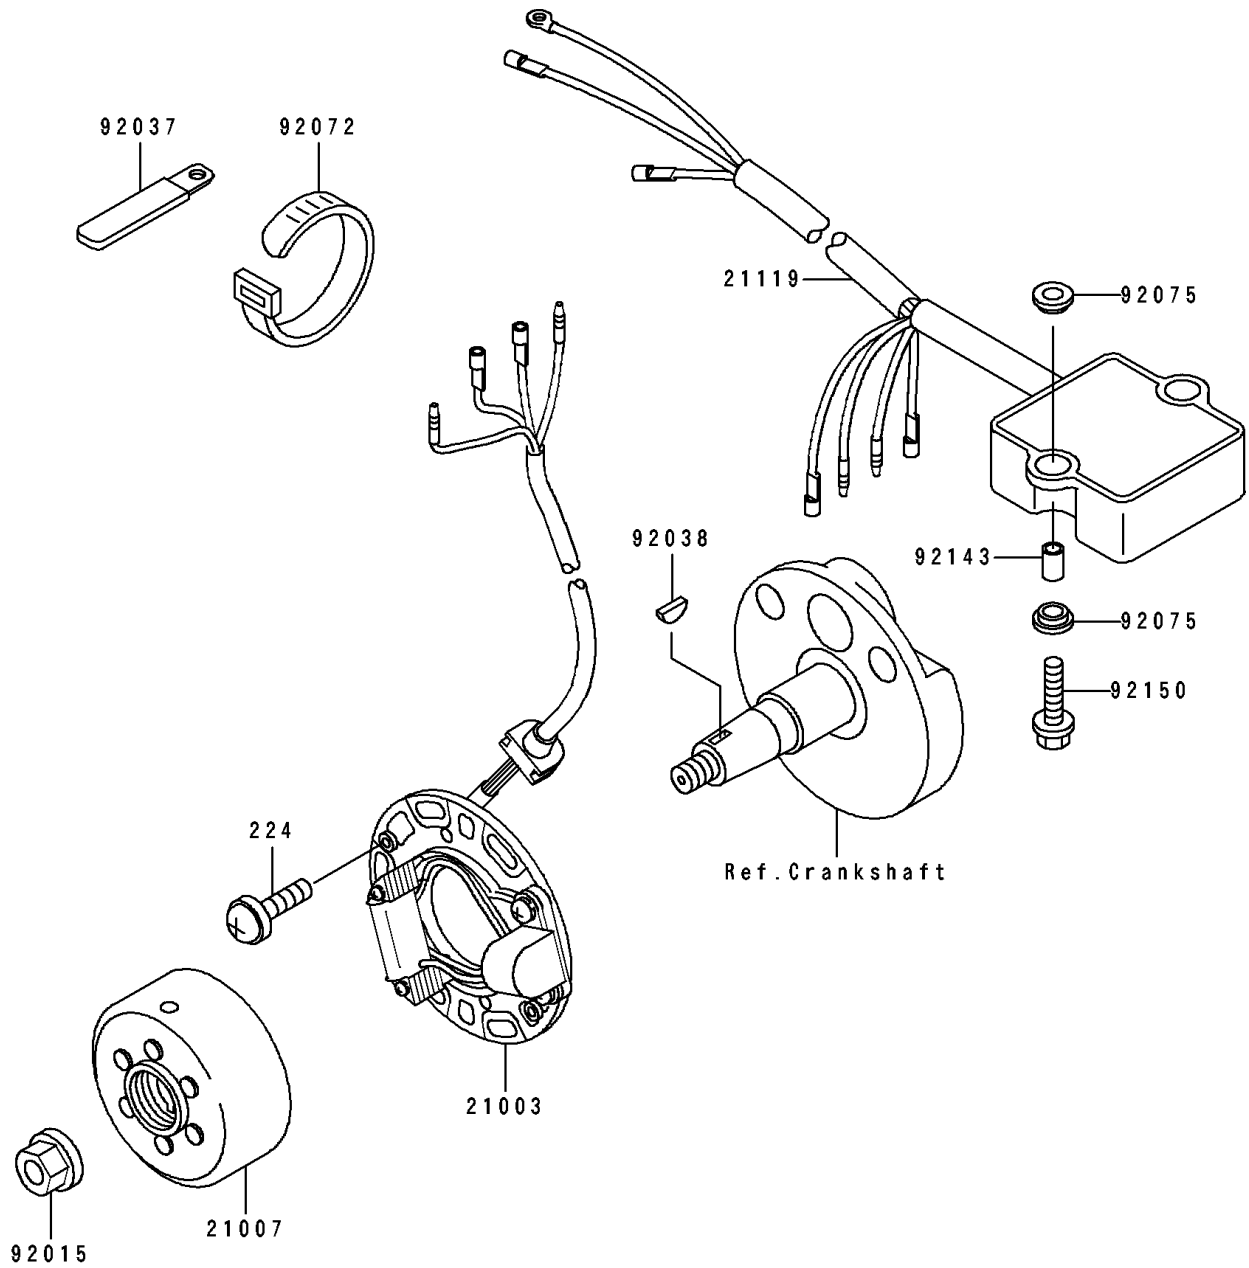

1996 KX100 PARTS DIAGRAM

Generator

E1810

1996 KX100 PARTS LIST

Generator

ITEM NAME	PART NUMBER	QUANTITY
STATOR (Ref # 21003)	21003-1261	1
ROTOR,MAGNETO (Ref # 21007)	21007-1239	1
IGNITER (Ref # 21119)	21119-1414	1
NUT,FLANGED,10MM (Ref # 92015)	92015-077	1
CLAMP,WIRING HARNESS (Ref # 92037)	92037-1069	1
KEY,WOODRUFF (Ref # 92038)	92038-001	1
BAND,L=123 (Ref # 92072)	92072-030	1
DAMPER,8MM (Ref # 92075)	92075-1138	4
COLLAR,6X8.5X13 (Ref # 92143)	92143-3715	2
BOLT,FLANGED,6X25 (Ref # 92150)	92150-1507	2
SCREW-PAN-WP-CROS (Ref # 224)	224B0614	2