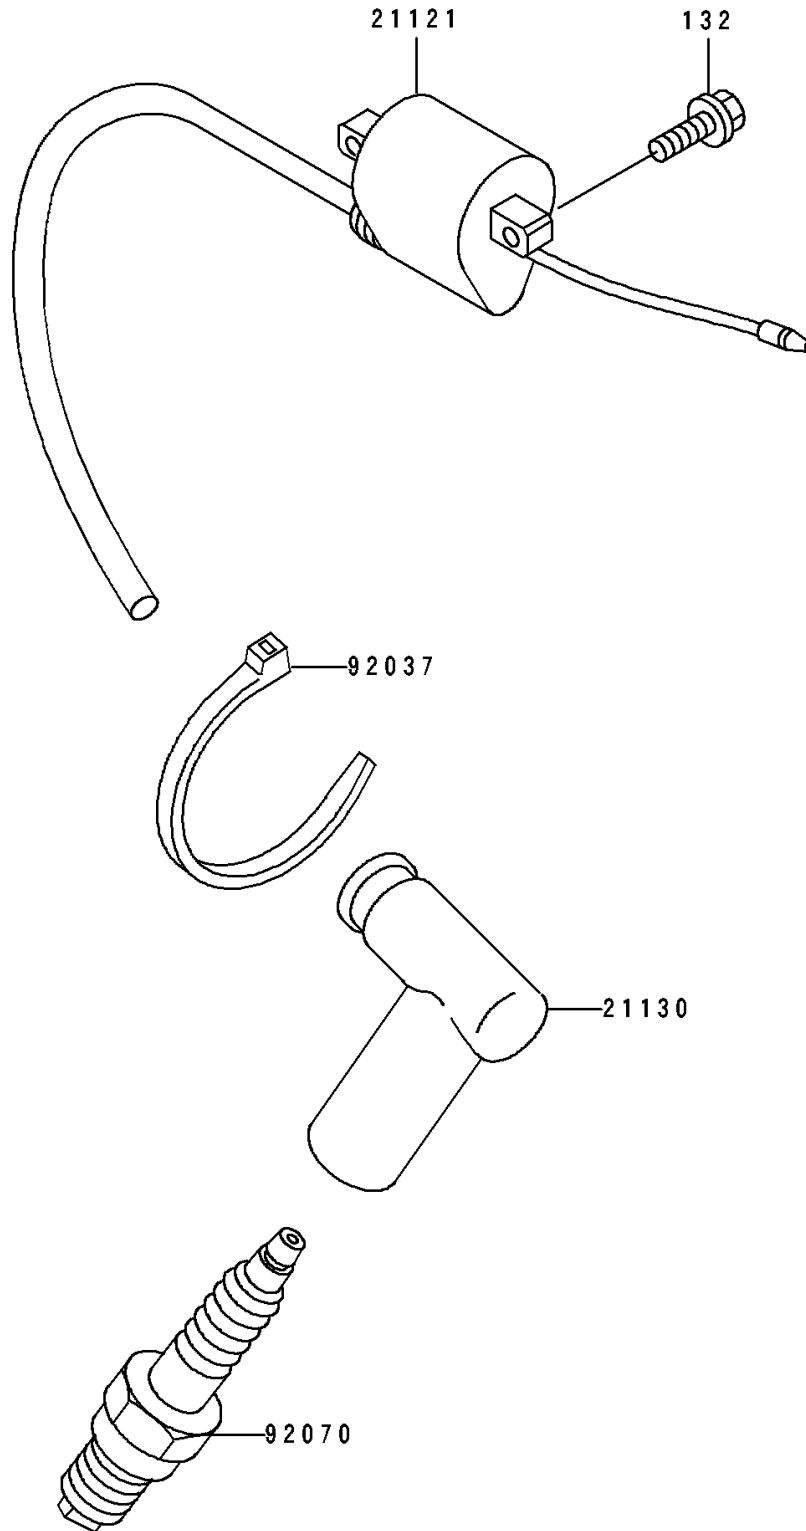

1995 KX100 PARTS DIAGRAM

Ignition System

E1830

1995 KX100 PARTS LIST

Ignition System

ITEM NAME	PART NUMBER	QUANTITY
COIL-IGNITION (Ref # 21121)	21121-1205	1
CAP-SPARK PLUG (Ref # 21130)	21130-1062	1
CLAMP (Ref # 92037)	92037-1173	1
PLUG-SPARK,R6254K-105(NGK) (Ref # 92070)	92070-1240	1
BOLT-FLANGED-SMALL (Ref # 132)	132G0616	2