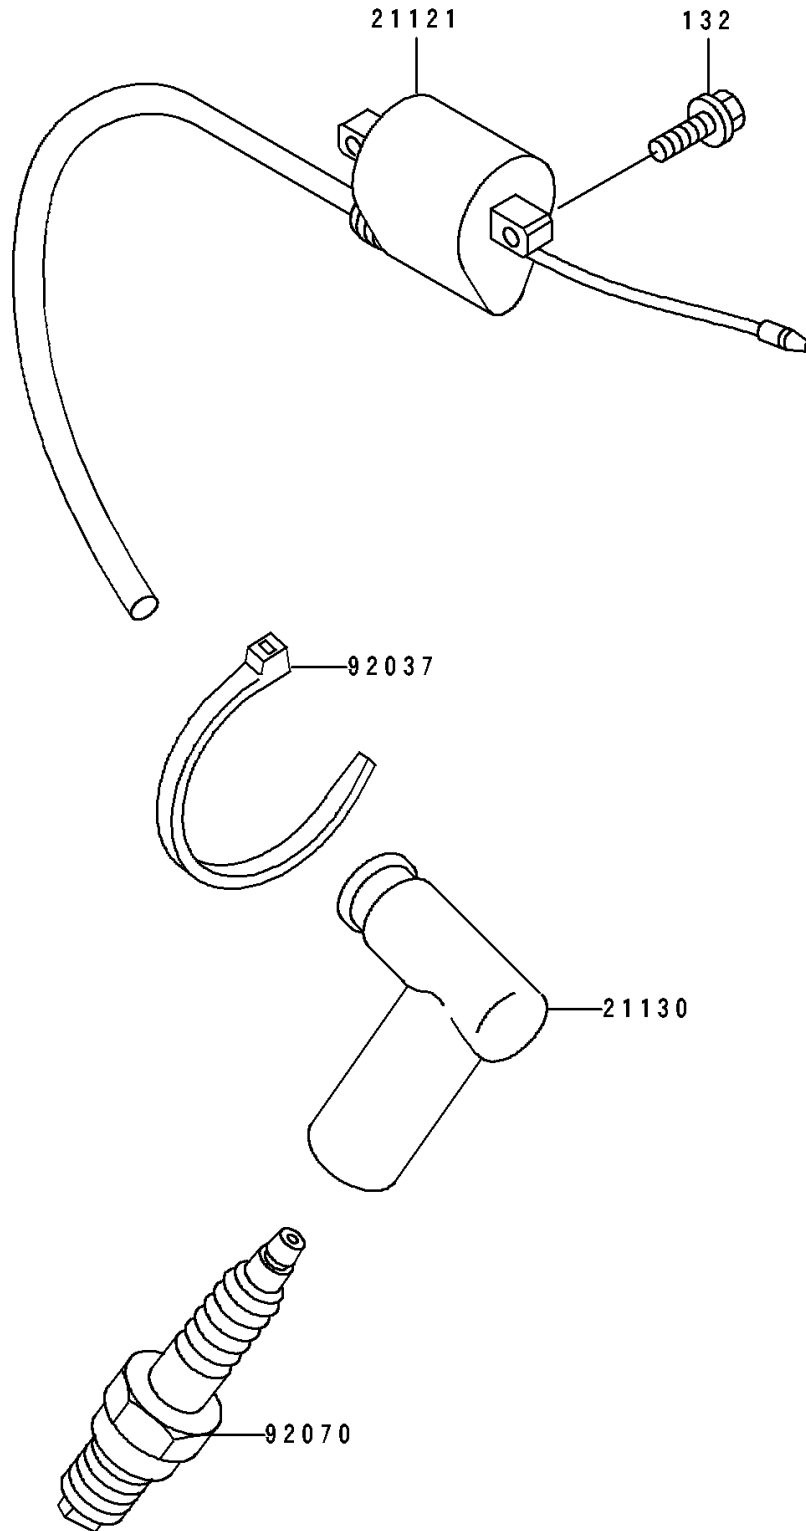

# 1996 KX100 PARTS DIAGRAM

Ignition System

E1830

# 1996 KX100 PARTS LIST

## Ignition System

ITEM NAME	PART NUMBER	QUANTITY
COIL-IGNITION (Ref # 21121)	21121-1205	1
CAP-SPARK PLUG (Ref # 21130)	21130-1062	1
CLAMP (Ref # 92037)	92037-1173	1
PLUG-SPARK,R6254K-105(NGK) (Ref # 92070)	92070-1240	1
BOLT-FLANGED-SMALL (Ref # 132)	132G0616	2