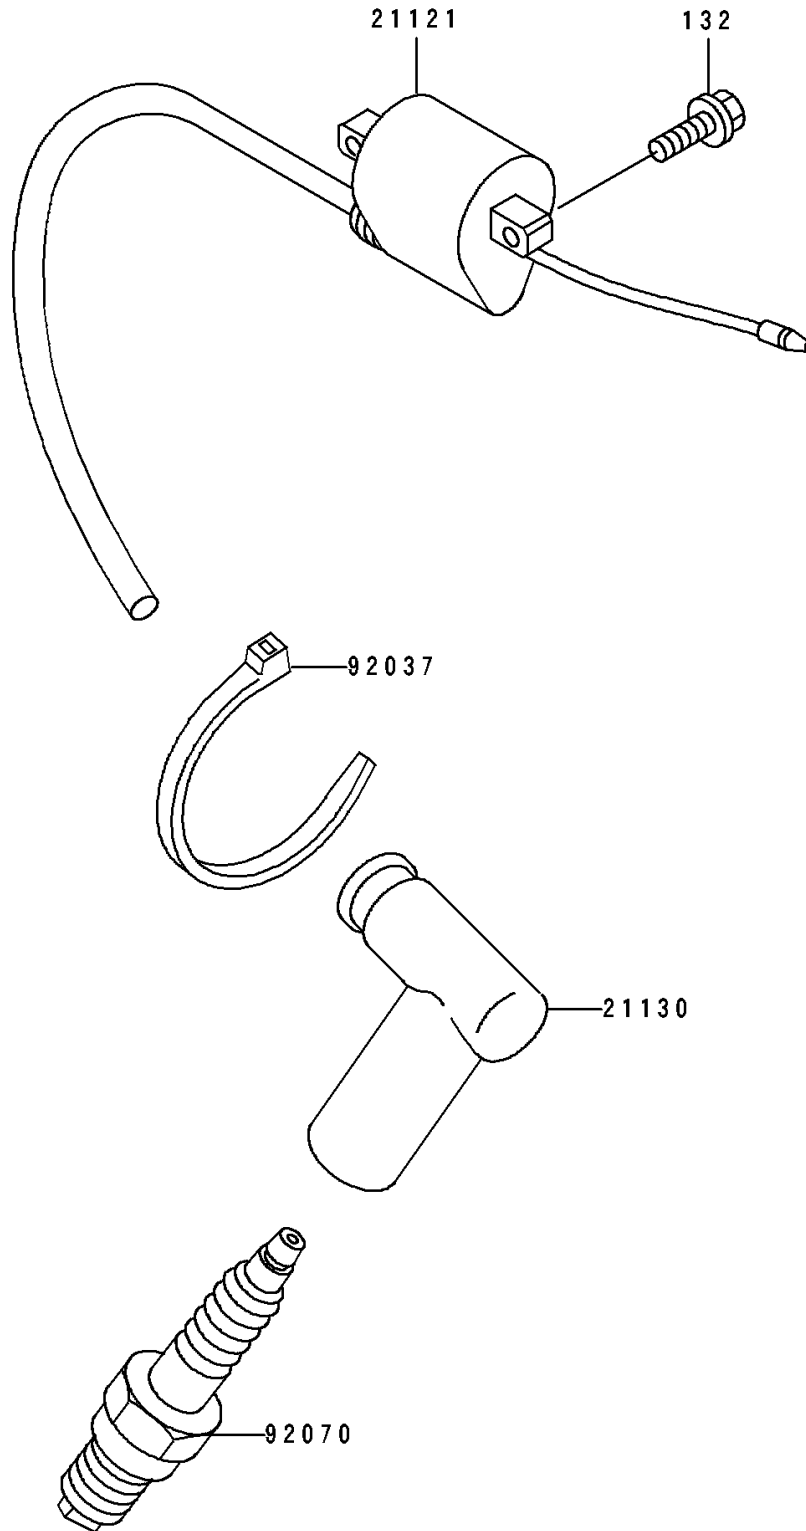

1997 KX100 PARTS DIAGRAM

Ignition System

E1830

1997 KX100 PARTS LIST

Ignition System

ITEM NAME	PART NUMBER	QUANTITY
COIL-IGNITION (Ref # 21121)	21121-1205	1
CAP-SPARK PLUG (Ref # 21130)	21130-1062	1
CLAMP (Ref # 92037)	92037-1173	1
PLUG-SPARK,R6254K-105(NGK) (Ref # 92070)	92070-1240	1
BOLT-FLANGED-SMALL (Ref # 132)	132G0616	2