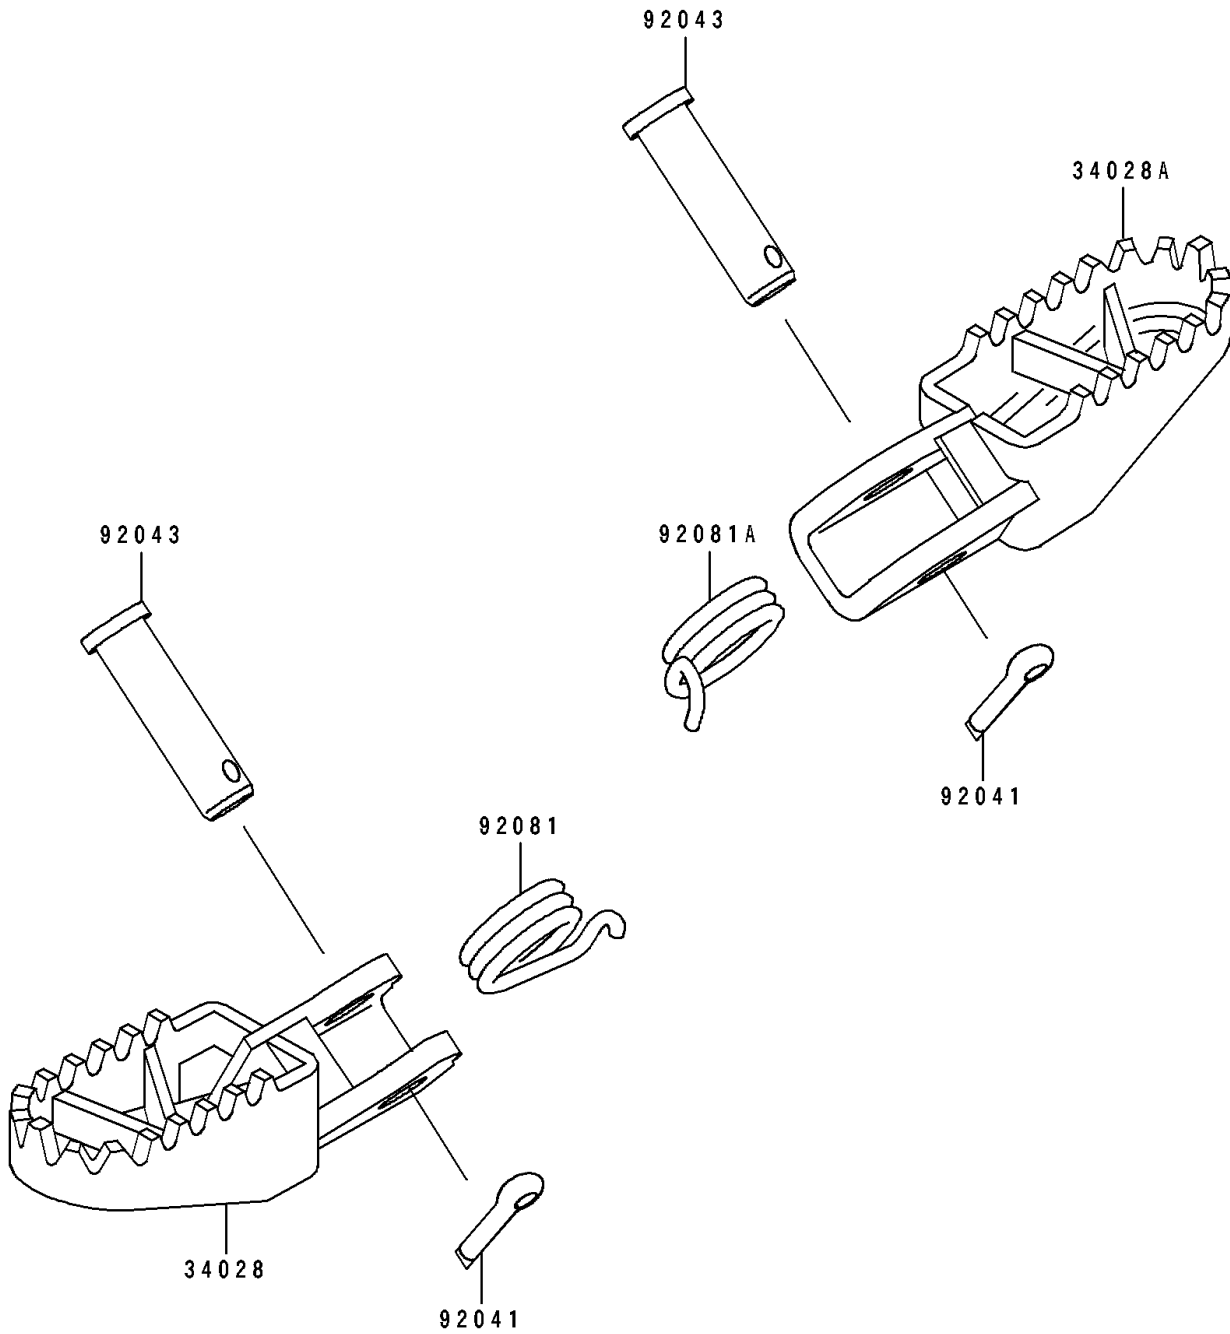

1996 KX100 PARTS DIAGRAM

Footrests

F2160

1996 KX100 PARTS LIST

Footrests

| ITEM NAME | PART NUMBER | QUANTITY |
|-------------------------------------|---------------|----------|
| STEP,LH,SILVER NO.25 (Ref # 34028) | 34028-1326-CE | 1 |
| STEP,RH,SILVER NO.25 (Ref # 34028A) | 34028-1327-CE | 1 |
| COTTER,2.5X15 (Ref # 92041) | 92041-1051 | 2 |
| PIN,8X32 (Ref # 92043) | 92043-1143 | 2 |
| SPRING,FOOTREST,LH (Ref # 92081) | 92081-1491 | 1 |
| SPRING,FOOTREST,RH (Ref # 92081A) | 92081-1543 | 1 |