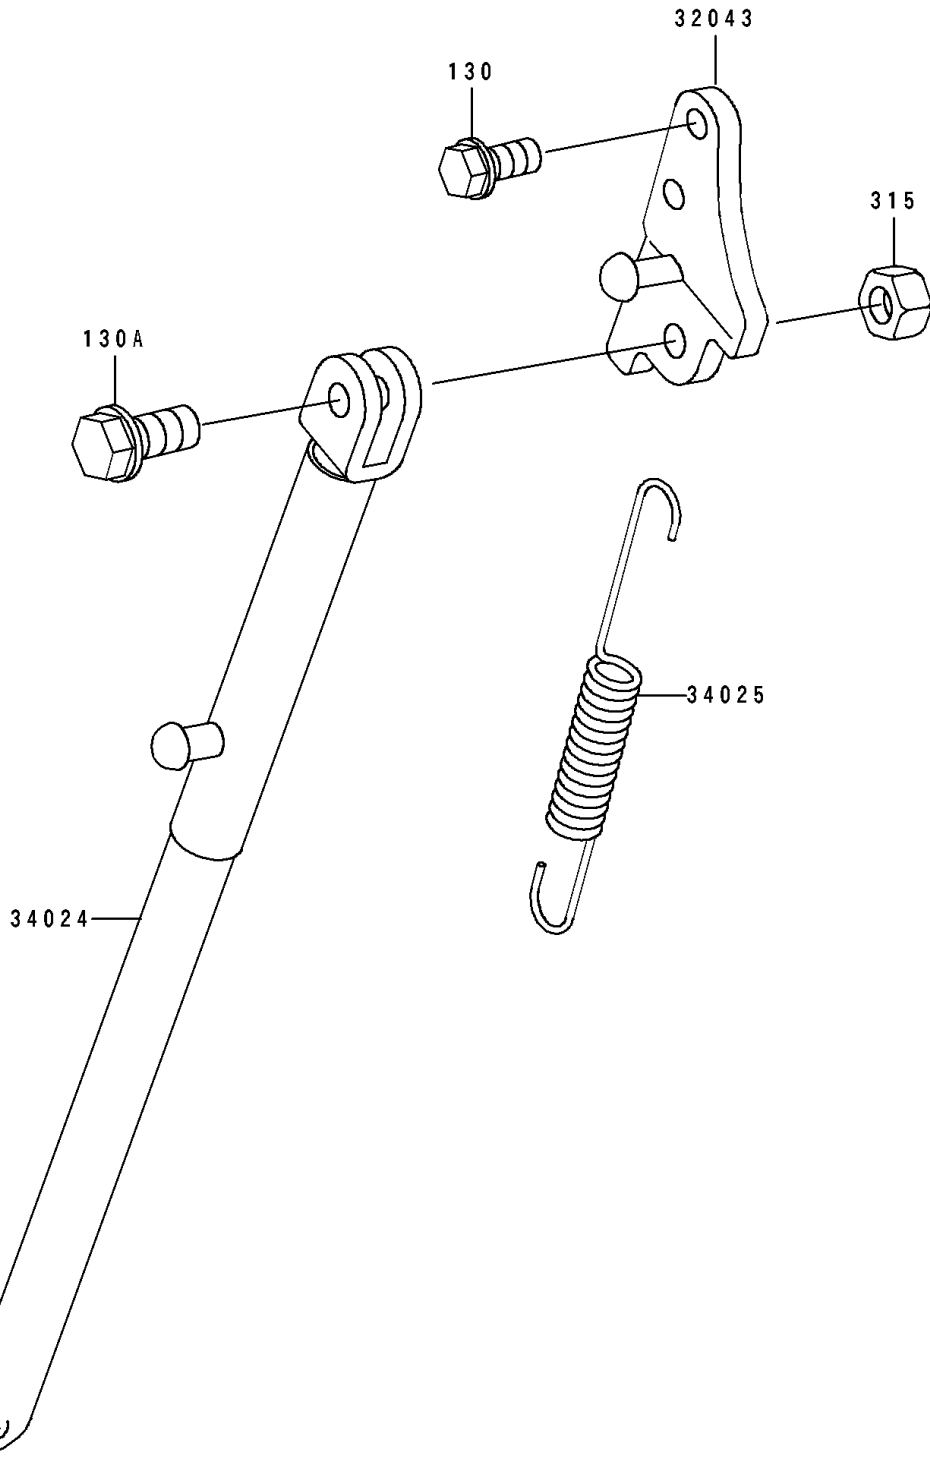

1995 KX100 PARTS DIAGRAM

Stand(s)

F2190

1995 KX100 PARTS LIST

Stand(s)

ITEM NAME	PART NUMBER	QUANTITY
BRACKET-STAND,SIDE,SILVER (Ref # 32043)	32043-1318-CE	1
STAND-SIDE,SILVER NO.25 (Ref # 34024)	34024-1242-CE	1
SPRING,STAND (Ref # 34025)	34025-005	1
BOLT-FLANGED,8X12 (Ref # 130)	130G0812	2
BOLT-FLANGED,10X30 (Ref # 130A)	130V1030	1
NUT-HEX-FINE,10MM,BLACK (Ref # 315)	315C1000	1