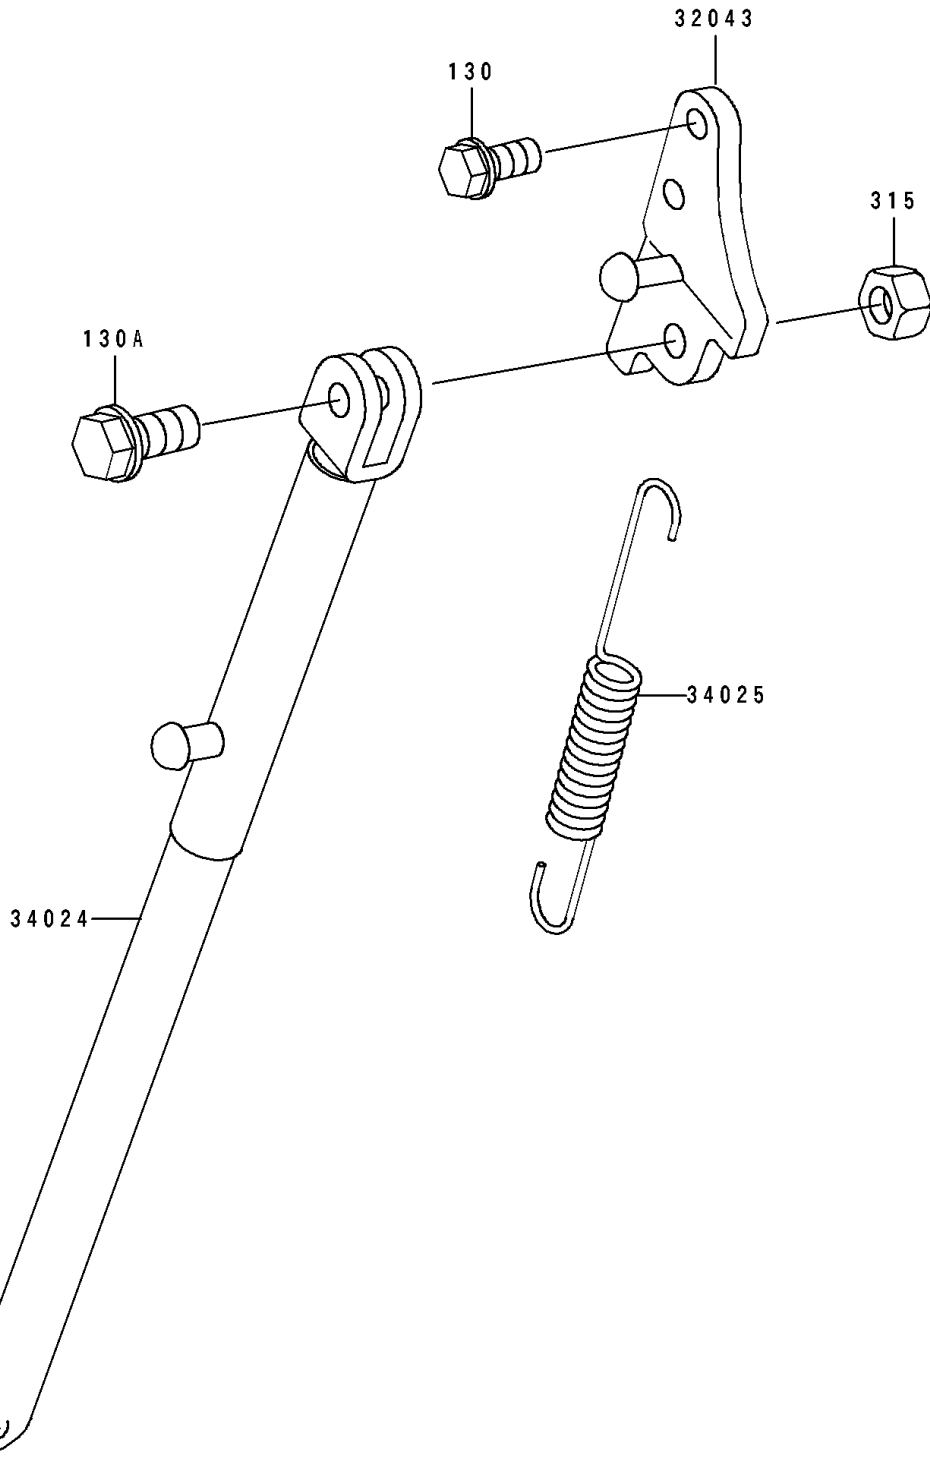

# 1996 KX100 PARTS DIAGRAM

Stand(s)

F2190

## 1996 KX100 PARTS LIST

Stand(s)

ITEM NAME	PART NUMBER	QUANTITY
BRACKET-STAND,SIDE,SILVER (Ref # 32043)	32043-1318-CE	1
STAND-SIDE,SILVER NO.25 (Ref # 34024)	34024-1242-CE	1
SPRING,STAND (Ref # 34025)	34025-005	1
BOLT-FLANGED,8X12 (Ref # 130)	130G0812	2
BOLT-FLANGED,10X30 (Ref # 130A)	130V1030	1
NUT-HEX-FINE,10MM,BLACK (Ref # 315)	315C1000	1