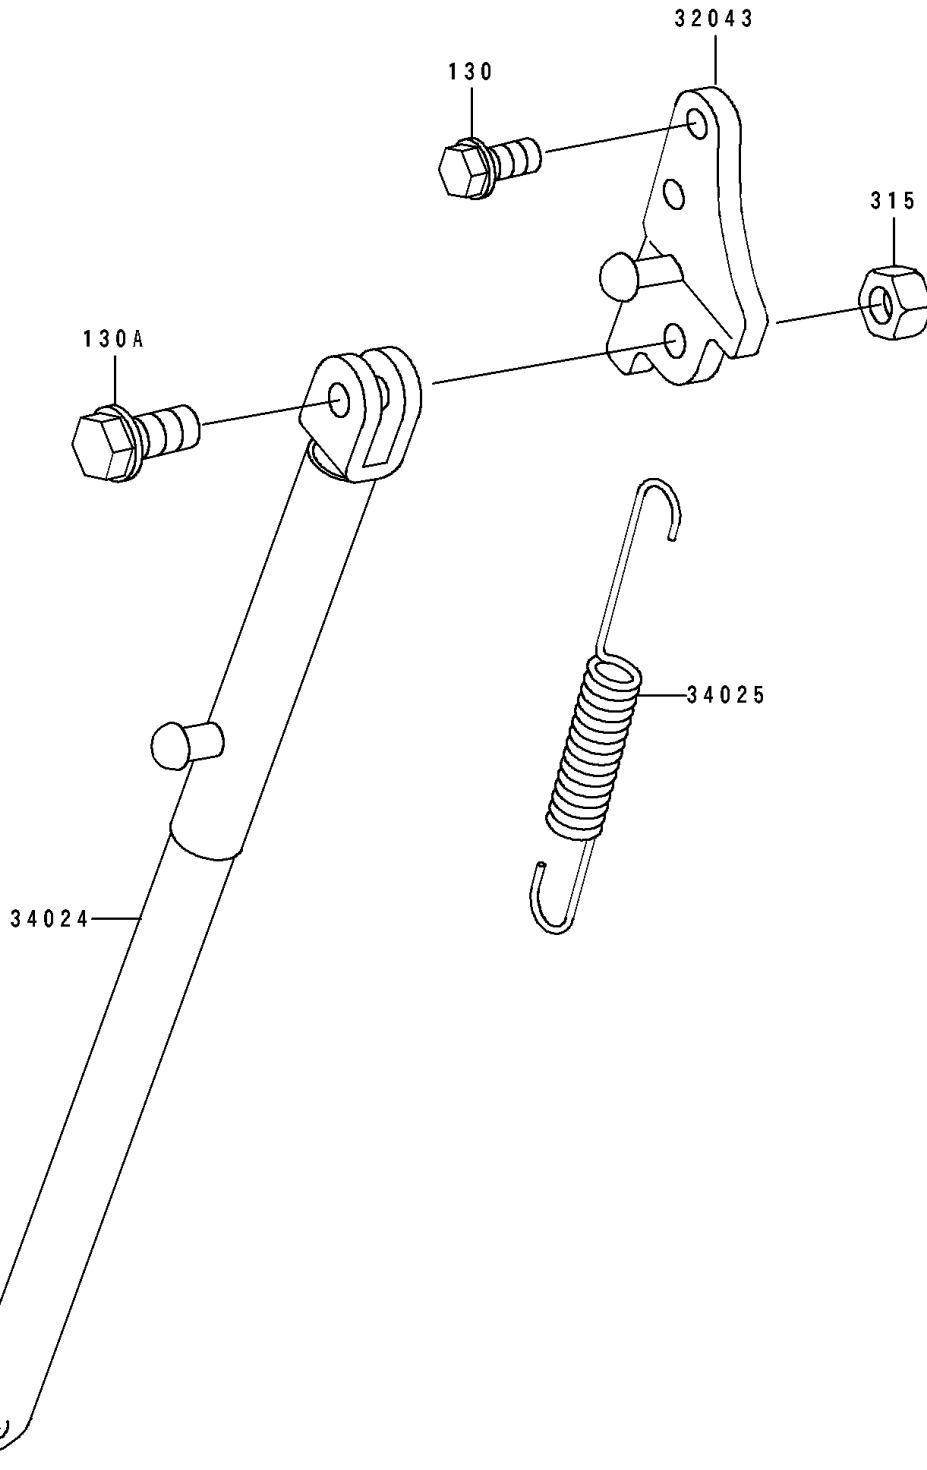

1997 KX100 PARTS DIAGRAM

Stand(s)

F2190

1997 KX100 PARTS LIST

Stand(s)

ITEM NAME	PART NUMBER	QUANTITY
BRACKET-STAND,SIDE,SILVER (Ref # 32043)	32043-1318-CE	1
STAND-SIDE,SILVER NO.25 (Ref # 34024)	34024-1242-CE	1
SPRING,STAND (Ref # 34025)	34025-005	1
BOLT-FLANGED,8X12 (Ref # 130)	130G0812	2
BOLT-FLANGED,10X30 (Ref # 130A)	130V1030	1
NUT-HEX-FINE,10MM,BLACK (Ref # 315)	315C1000	1