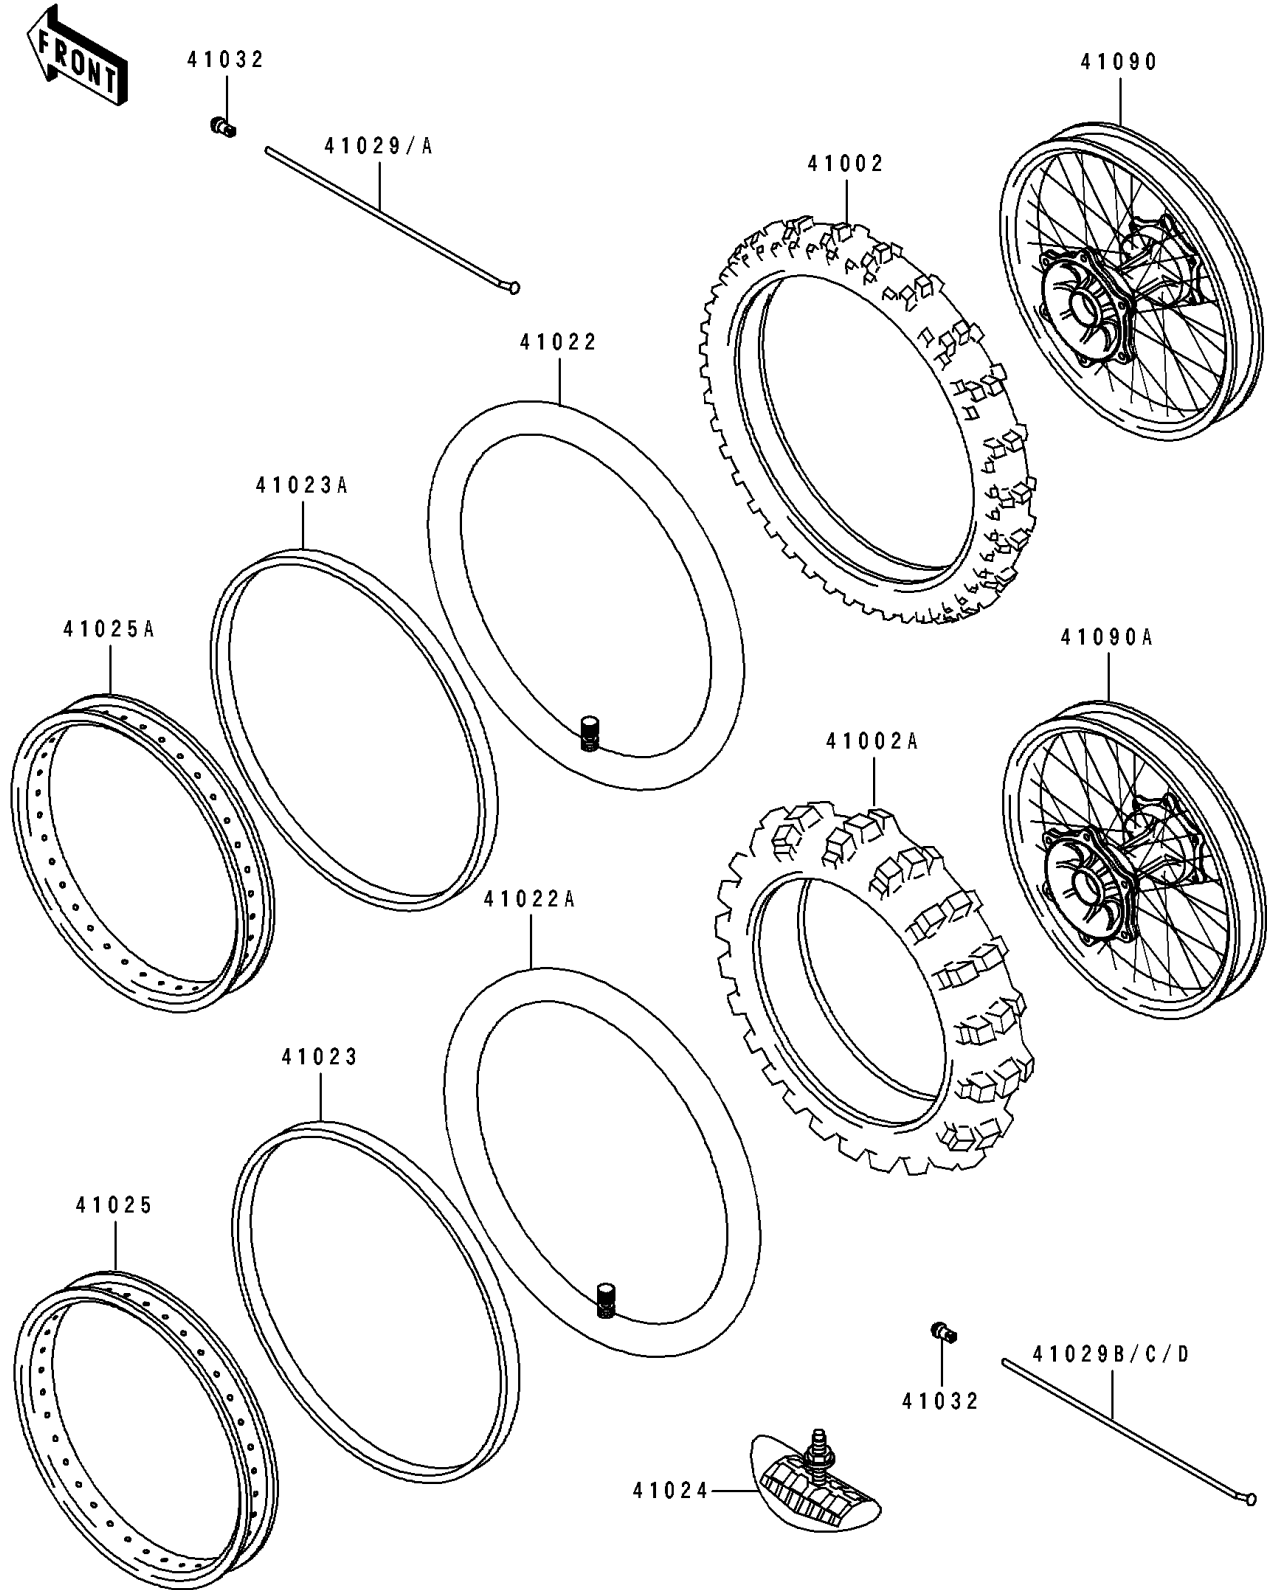

1995 KX100 PARTS DIAGRAM

Wheels/Tires

F2210

1995 KX100 PARTS LIST

Wheels/Tires

ITEM NAME	PART NUMBER	QUANTITY
TIRE,FR,70/100-19 42M,K490(D) (Ref # 41002)	41002-1626	1
TIRE,RR,90/100-16 52M,K695(D) (Ref # 41002A)	41002-1788	1
TUBE-TIRE,FR,70/100-19(D) (Ref # 41022)	41022-1121	1
TUBE-TIRE,90/100-16(D) (Ref # 41022A)	41022-1122	1
BAND-RIM,RR,90/100-16(D) (Ref # 41023)	41023-1072	1
BAND-RIM,90.100/90-19(D) (Ref # 41023A)	41023-1074	1
STOPPER-RIM,1.85-M(DUNLOP) (Ref # 41024)	41024-011	1
RIM,RR,1.85X16EN22-J (Ref # 41025)	41025-1188	1
RIM,FR,1.40X19EN22J (Ref # 41025A)	41025-1217	1
SPOKE-INNER,FR,RH,212MMX165D (Ref # 41029)	41029-1148	14
SPOKE-INNER,FR,LH,210MMX165D (Ref # 41029A)	41029-1149	14
SPOKE-INNER,RR,LH,181MMX170D (Ref # 41029B)	41029-1151	14
SPOKE-INNER,RR,RH,178MMX168D (Ref # 41029C)	41029-1181	7
SPOKE-INNER,RR,RH,175MMX168D (Ref # 41029D)	41029-1182	7
NIPPLE-SPOKE (Ref # 41032)	41032-1057	56
WHEEL-SUB ASSY,FR (Ref # 41090)	41090-1067	1
WHEEL-SUB ASSY,RR (Ref # 41090A)	41090-1078	1