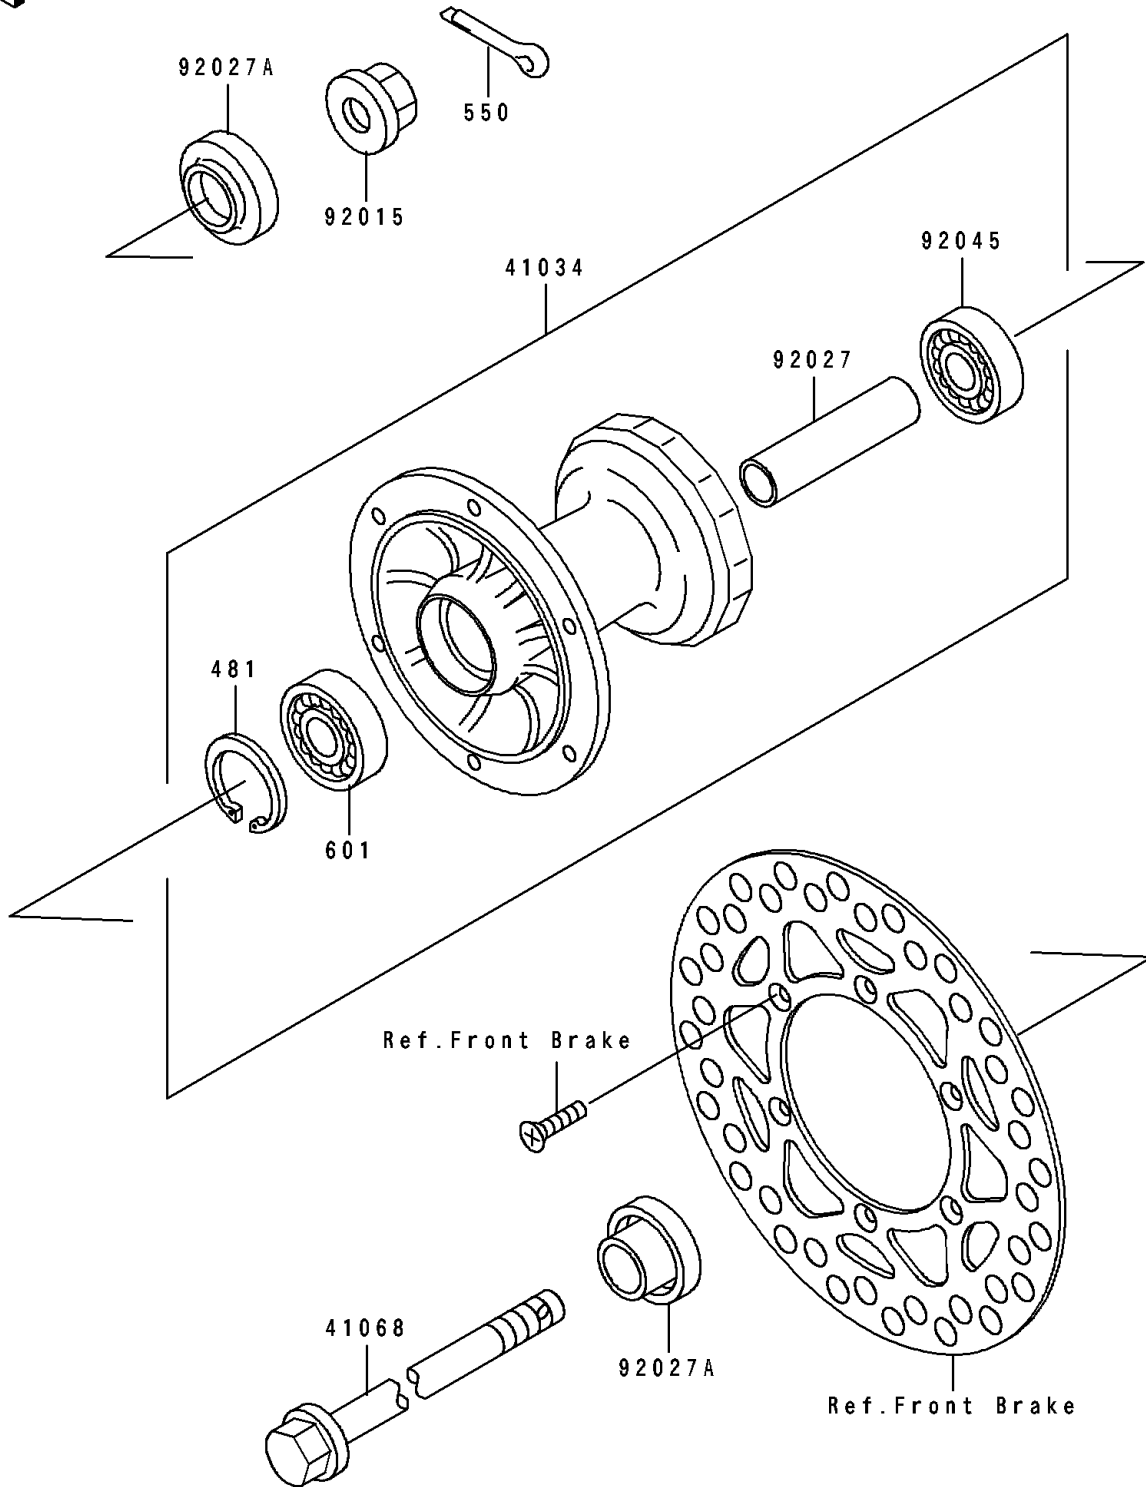

1995 KX100 PARTS DIAGRAM

Front Hub

F 2 2 3 0

1995 KX100 PARTS LIST

Front Hub

ITEM NAME	PART NUMBER	QUANTITY
DRUM-ASSY,FRONT BRAKE (Ref # 41034)	41034-1166	1
AXLE,FR (Ref # 41068)	41068-1333	1
NUT,FLANGED,12MM (Ref # 92015)	92015-1433	1
COLLAR,L=81 (Ref # 92027)	92027-1925	1
COLLAR,L=6 (Ref # 92027A)	92027-1926	2
BEARING-BALL,TMB201LLUC3/2A (Ref # 92045)	92045-1062	1
CIRCLIP-TYPE-C,37MM (Ref # 481)	481J3700	1
PIN-COTTER,2.5X20 (Ref # 550)	550D2520	1
BEARING-BALL,#6201UUC3 (Ref # 601)	601B6301UU	1