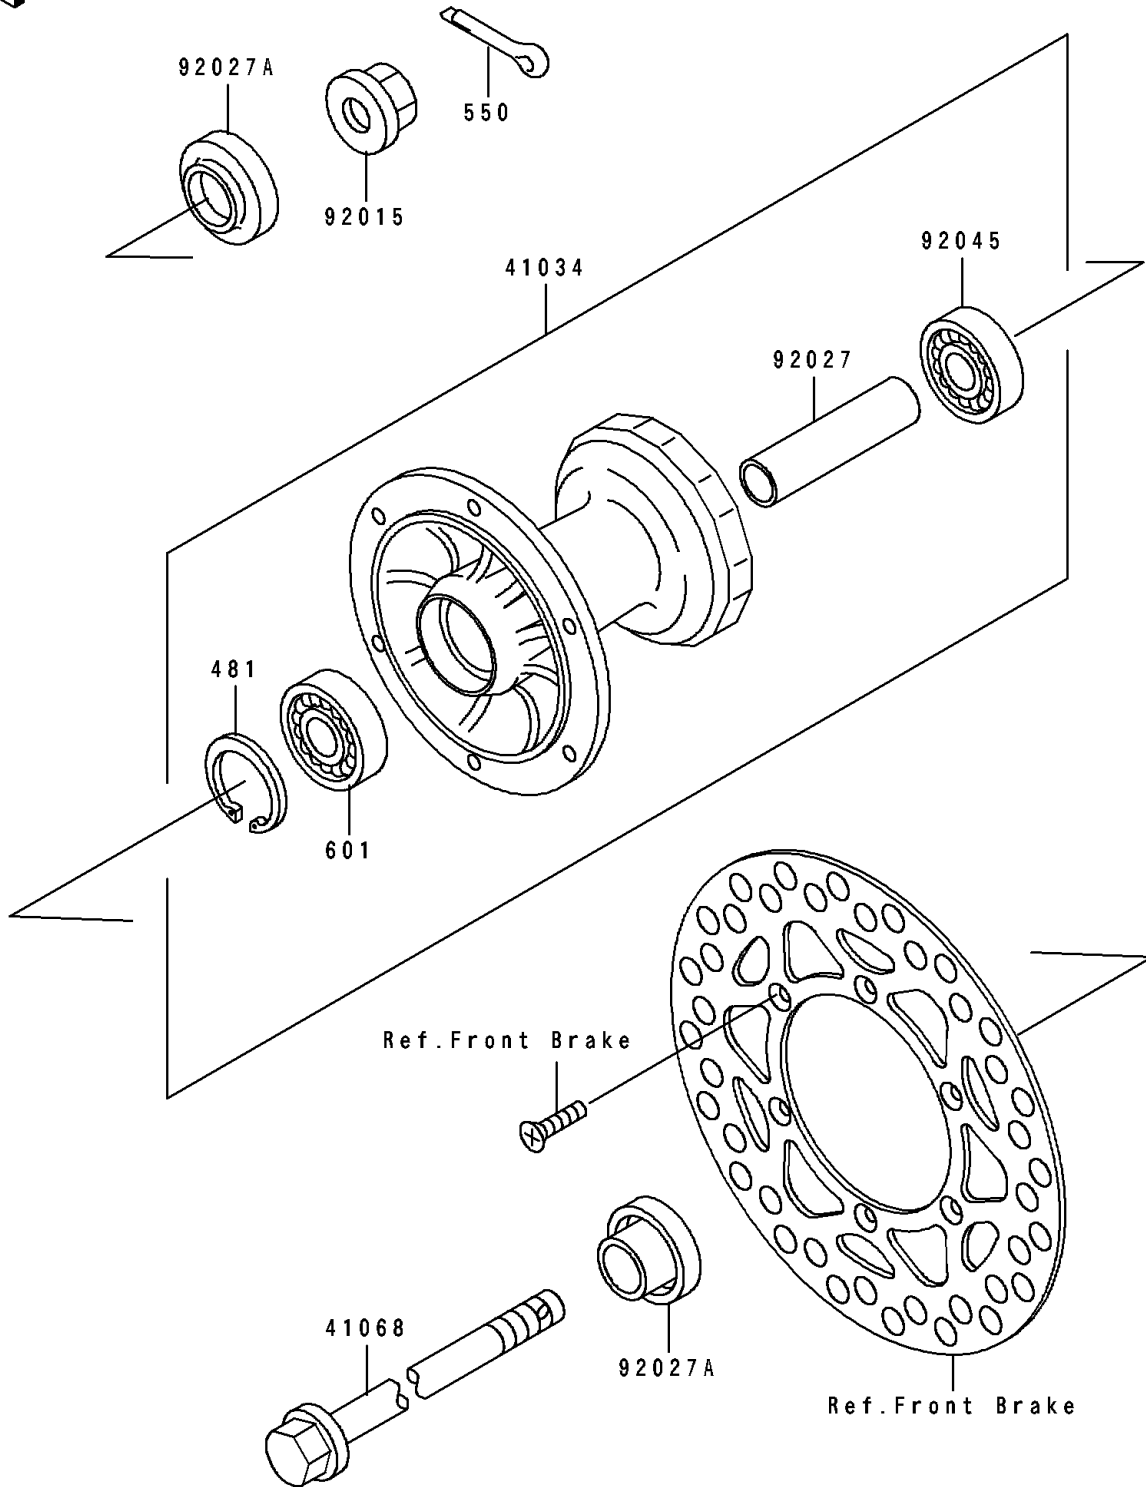

1996 KX100 PARTS DIAGRAM

Front Hub

F 2 2 3 0

1996 KX100 PARTS LIST

Front Hub

ITEM NAME	PART NUMBER	QUANTITY
DRUM-ASSY,FRONT BRAKE (Ref # 41034)	41034-1166	1
AXLE,FR (Ref # 41068)	41068-1333	1
NUT,FLANGED,12MM (Ref # 92015)	92015-1433	1
COLLAR,L=81 (Ref # 92027)	92027-1925	1
COLLAR,L=6 (Ref # 92027A)	92027-1926	2
BEARING-BALL,TMB201LLUC3/2A (Ref # 92045)	92045-1062	1
CIRCLIP-TYPE-C,37MM (Ref # 481)	481J3700	1
PIN-COTTER,2.5X20 (Ref # 550)	550D2520	1
BEARING-BALL,#6201UUC3 (Ref # 601)	601B6301UU	1