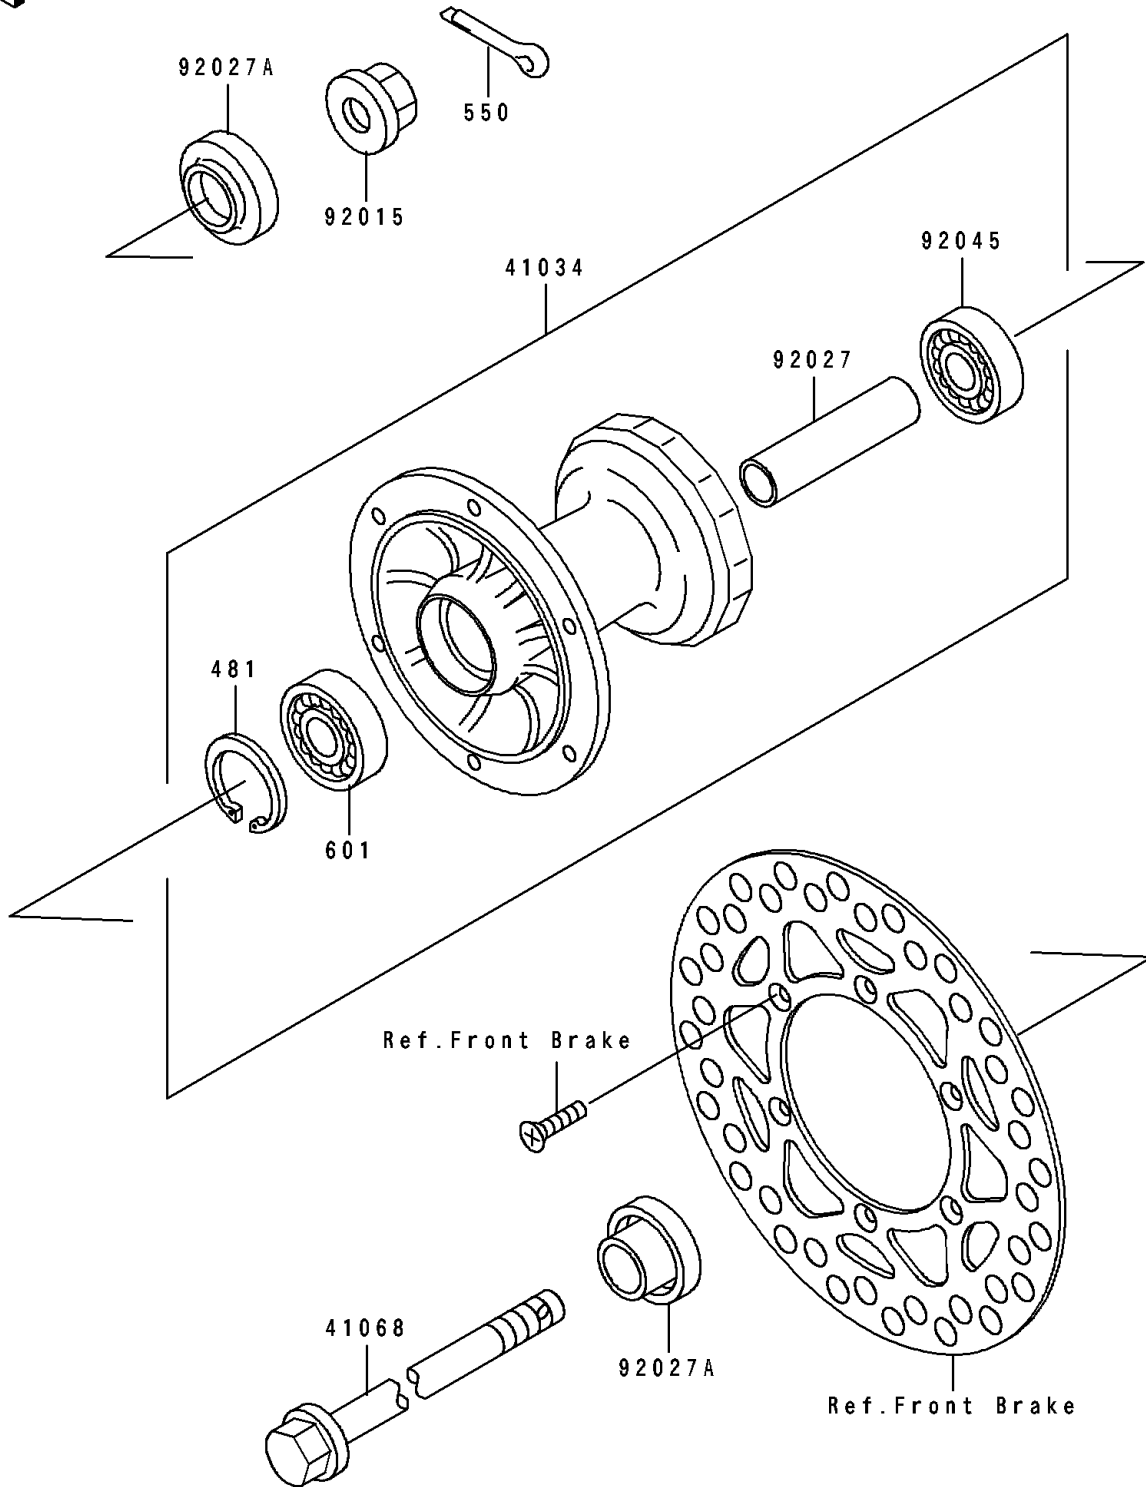

# 1997 KX100 PARTS DIAGRAM

Front Hub

F 2 2 3 0

# 1997 KX100 PARTS LIST

## Front Hub

ITEM NAME	PART NUMBER	QUANTITY
DRUM-ASSY,FRONT BRAKE (Ref # 41034)	41034-1166	1
AXLE,FR (Ref # 41068)	41068-1333	1
NUT,FLANGED,12MM (Ref # 92015)	92015-1433	1
COLLAR,L=81 (Ref # 92027)	92027-1925	1
COLLAR,L=6 (Ref # 92027A)	92027-1926	2
BEARING-BALL,TMB201LLUC3/2A (Ref # 92045)	92045-1062	1
CIRCLIP-TYPE-C,37MM (Ref # 481)	481J3700	1
PIN-COTTER,2.5X20 (Ref # 550)	550D2520	1
BEARING-BALL,#6201UUC3 (Ref # 601)	601B6301UU	1