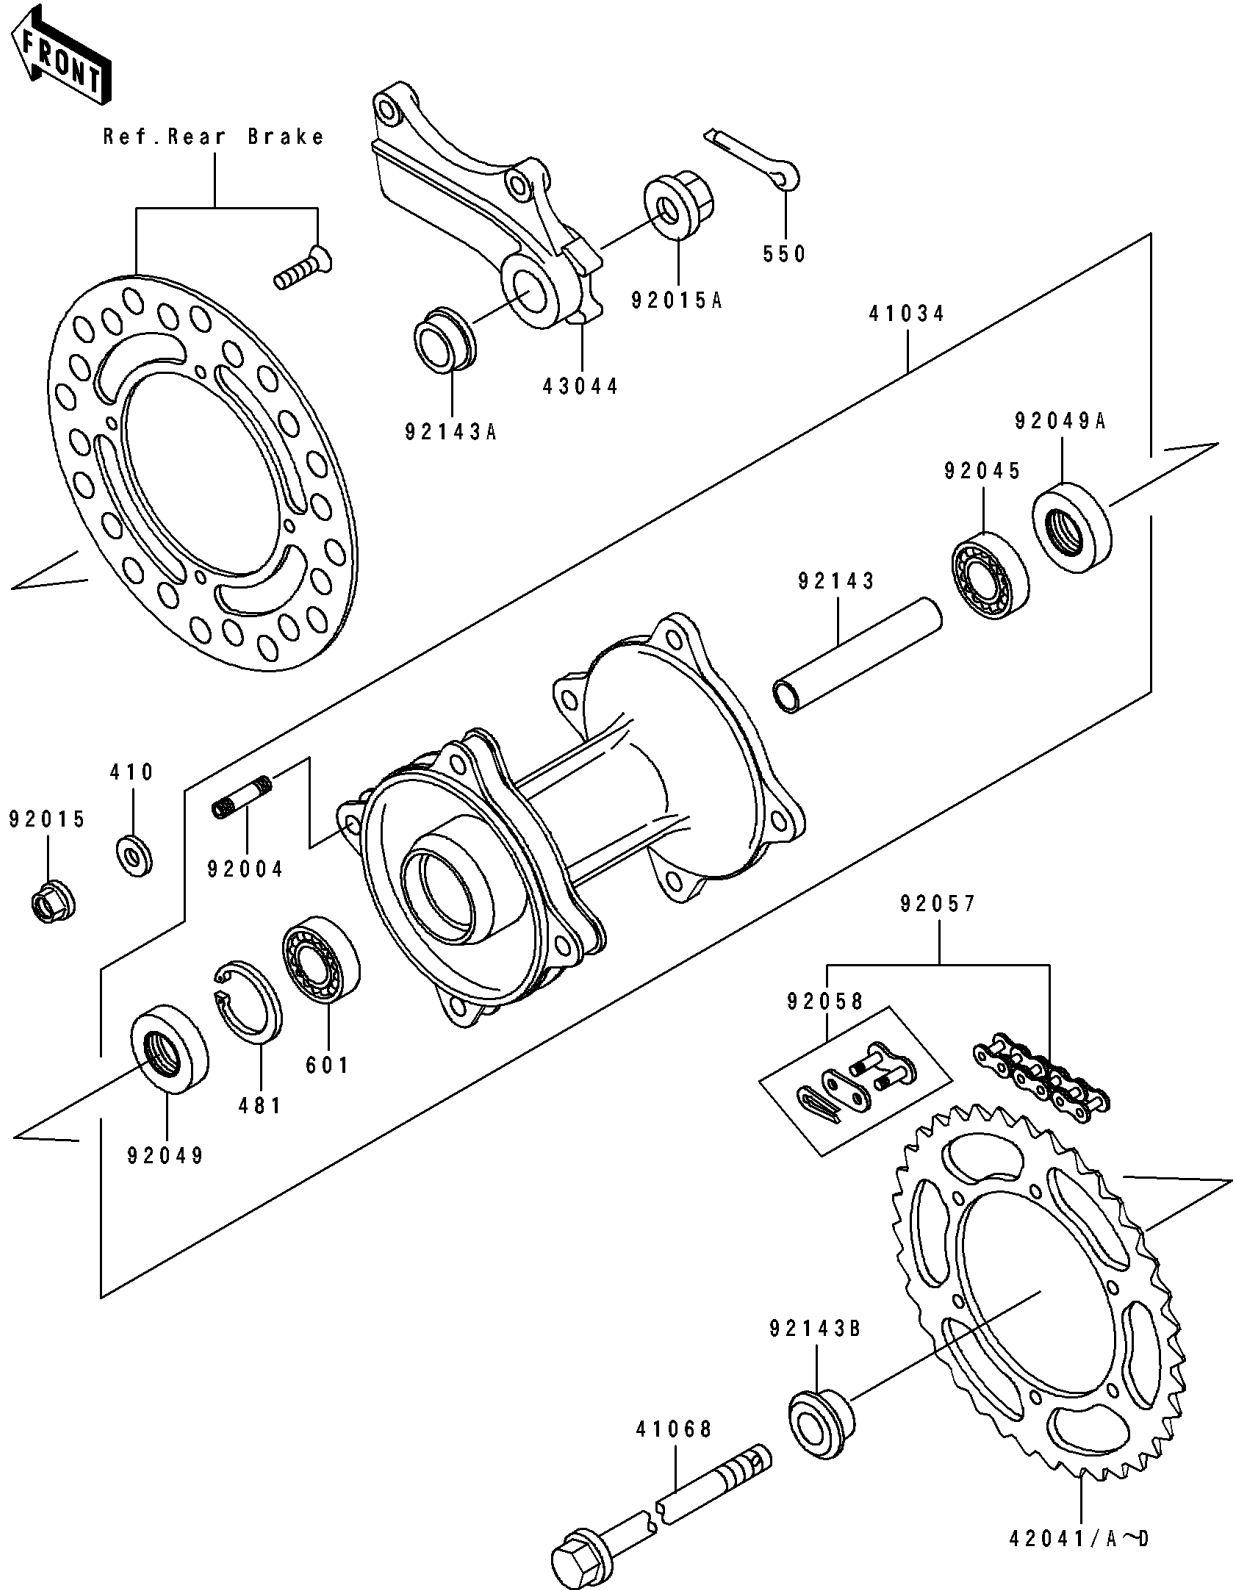

1995 KX100 PARTS DIAGRAM

Rear Hub

F 2240

1995 KX100 PARTS LIST

Rear Hub

ITEM NAME	PART NUMBER	QUANTITY
DRUM-ASSY,REAR BRAKE (Ref # 41034)	41034-1194	1
AXLE,RR (Ref # 41068)	41068-1302	1
SPROCKET-HUB,54T (Ref # 42041)	42041-1223	1
SPROCKET-HUB,52T (Ref # 42041A)	42041-1245	1
SPROCKET-HUB,53T (Ref # 42041B)	42041-1246	1
SPROCKET-HUB,55T (Ref # 42041C)	42041-1247	1
SPROCKET-HUB,56T (Ref # 42041D)	42041-1248	1
HOLDER-COMP-CALIPER (Ref # 43044)	43044-1073	1
STUD,8X16 (Ref # 92004)	92004-1183	4
NUT,8MM (Ref # 92015)	92015-1432	4
NUT,FLANGED,12MM (Ref # 92015A)	92015-1433	1
BEARING-BALL,TMB201LLUC3/2A (Ref # 92045)	92045-1062	1
SEAL-OIL,DD20377 (Ref # 92049)	92049-1096	1
SEAL-OIL,DC17343.5 (Ref # 92049A)	92049-1290	1
CHAIN,DRIVE,DID420DSX124L (Ref # 92057)	92057-1315	1
JOINT-CHAIN (Ref # 92058)	92058-1066	1
COLLAR,12.2X17.3X107.5 (Ref # 92143)	92143-1282	1
COLLAR,REAR AXLE,L=12 (Ref # 92143A)	92143-1284	1
COLLAR,REAR AXLE,L=14.5 (Ref # 92143B)	92143-1286	1
WASHER-PLAIN-SMALL,8MM (Ref # 410)	410B0800	4
CIRCLIP-TYPE-C,37MM (Ref # 481)	481J3700	1
PIN-COTTER,2.5X20 (Ref # 550)	550D2520	1
BEARING-BALL,#6201UUC3 (Ref # 601)	601B6301UU	1