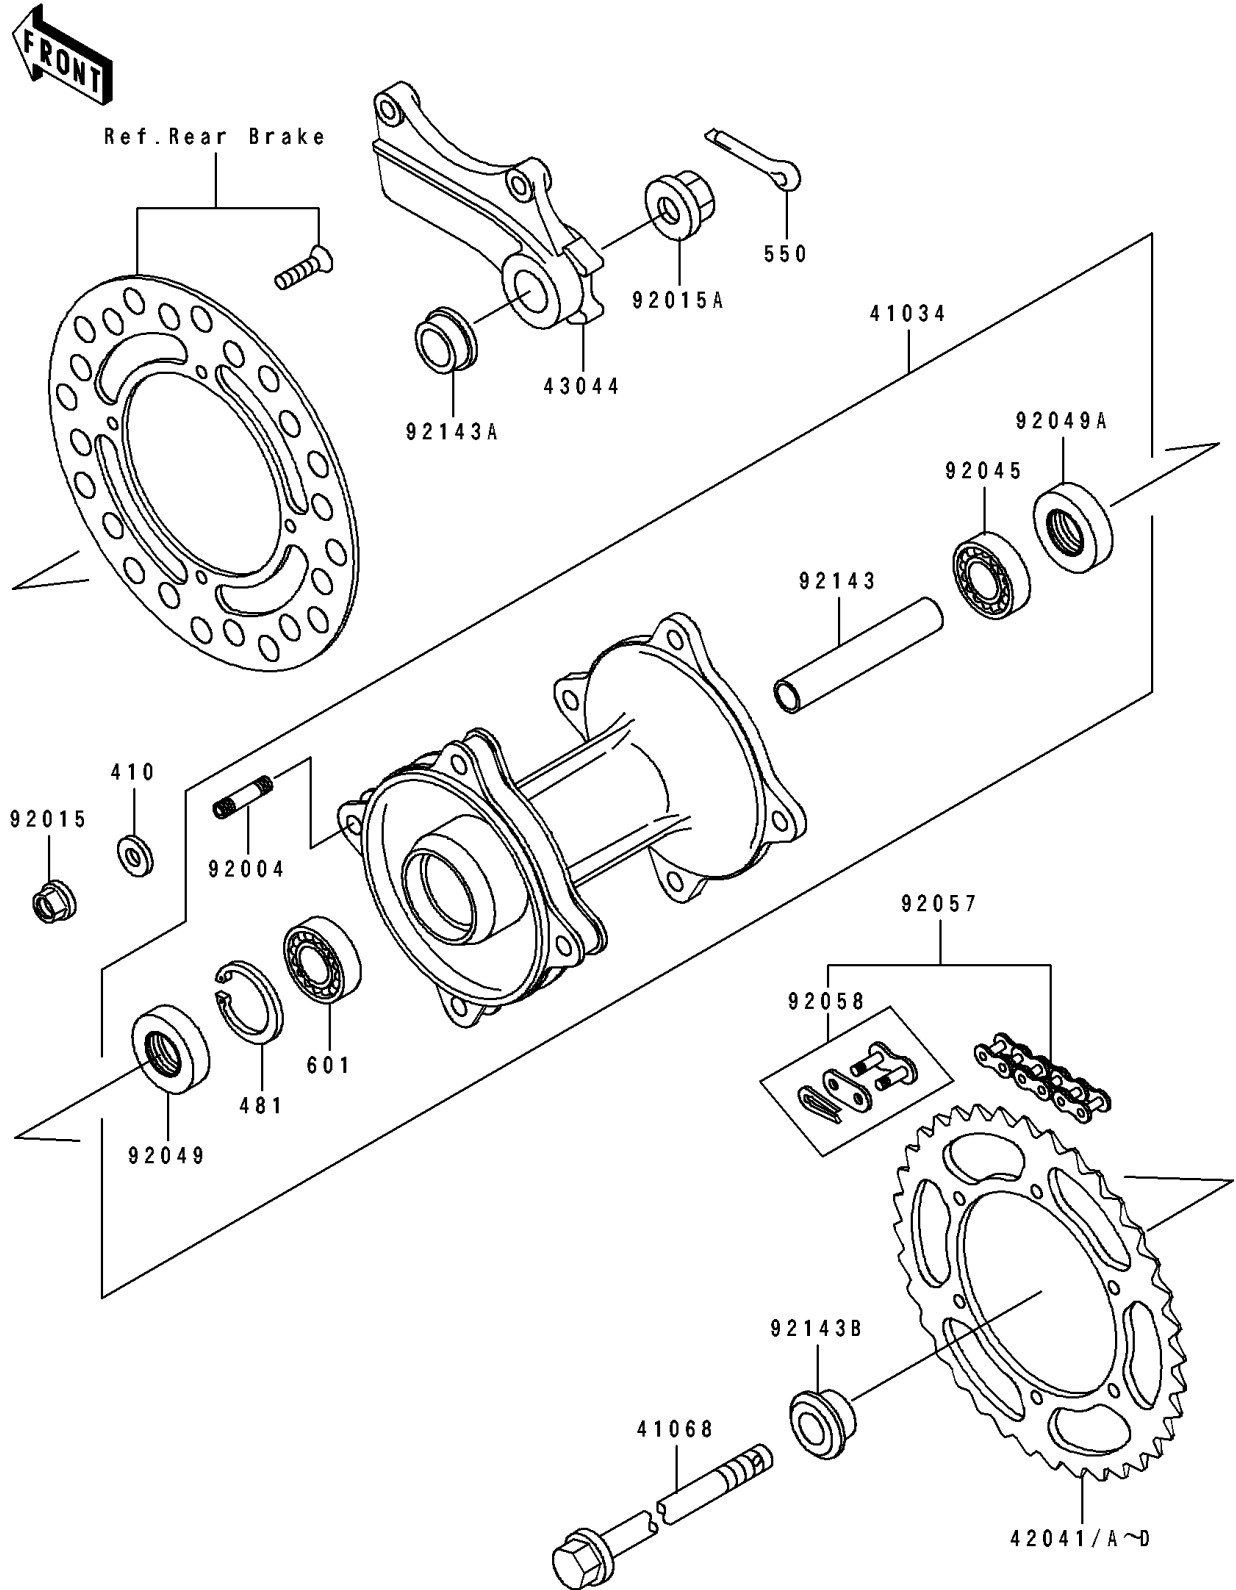

1996 KX100 PARTS DIAGRAM

Rear Hub

F 2240

1996 KX100 PARTS LIST

Rear Hub

ITEM NAME	PART NUMBER	QUANTITY
DRUM-ASSY,REAR BRAKE (Ref # 41034)	41034-1194	1
AXLE,RR (Ref # 41068)	41068-1302	1
SPROCKET-HUB,54T (Ref # 42041)	42041-1223	1
SPROCKET-HUB,52T (Ref # 42041A)	42041-1245	1
SPROCKET-HUB,53T (Ref # 42041B)	42041-1246	1
SPROCKET-HUB,55T (Ref # 42041C)	42041-1247	1
SPROCKET-HUB,56T (Ref # 42041D)	42041-1248	1
HOLDER-COMP-CALIPER (Ref # 43044)	43044-1073	1
STUD,8X16 (Ref # 92004)	92004-1183	4
NUT,8MM (Ref # 92015)	92015-1432	4
NUT,FLANGED,12MM (Ref # 92015A)	92015-1433	1
BEARING-BALL,TMB201LLUC3/2A (Ref # 92045)	92045-1062	1
SEAL-OIL,DD20377 (Ref # 92049)	92049-1096	1
SEAL-OIL,DC17343.5 (Ref # 92049A)	92049-1290	1
CHAIN,DRIVE,DID420DSX124L (Ref # 92057)	92057-1315	1
JOINT-CHAIN (Ref # 92058)	92058-1066	1
COLLAR,12.2X17.3X107.5 (Ref # 92143)	92143-1282	1
COLLAR,REAR AXLE,L=12 (Ref # 92143A)	92143-1284	1
COLLAR,REAR AXLE,L=14.5 (Ref # 92143B)	92143-1286	1
WASHER-PLAIN-SMALL,8MM (Ref # 410)	410B0800	4
CIRCLIP-TYPE-C,37MM (Ref # 481)	481J3700	1
PIN-COTTER,2.5X20 (Ref # 550)	550D2520	1
BEARING-BALL,#6201UUC3 (Ref # 601)	601B6301UU	1