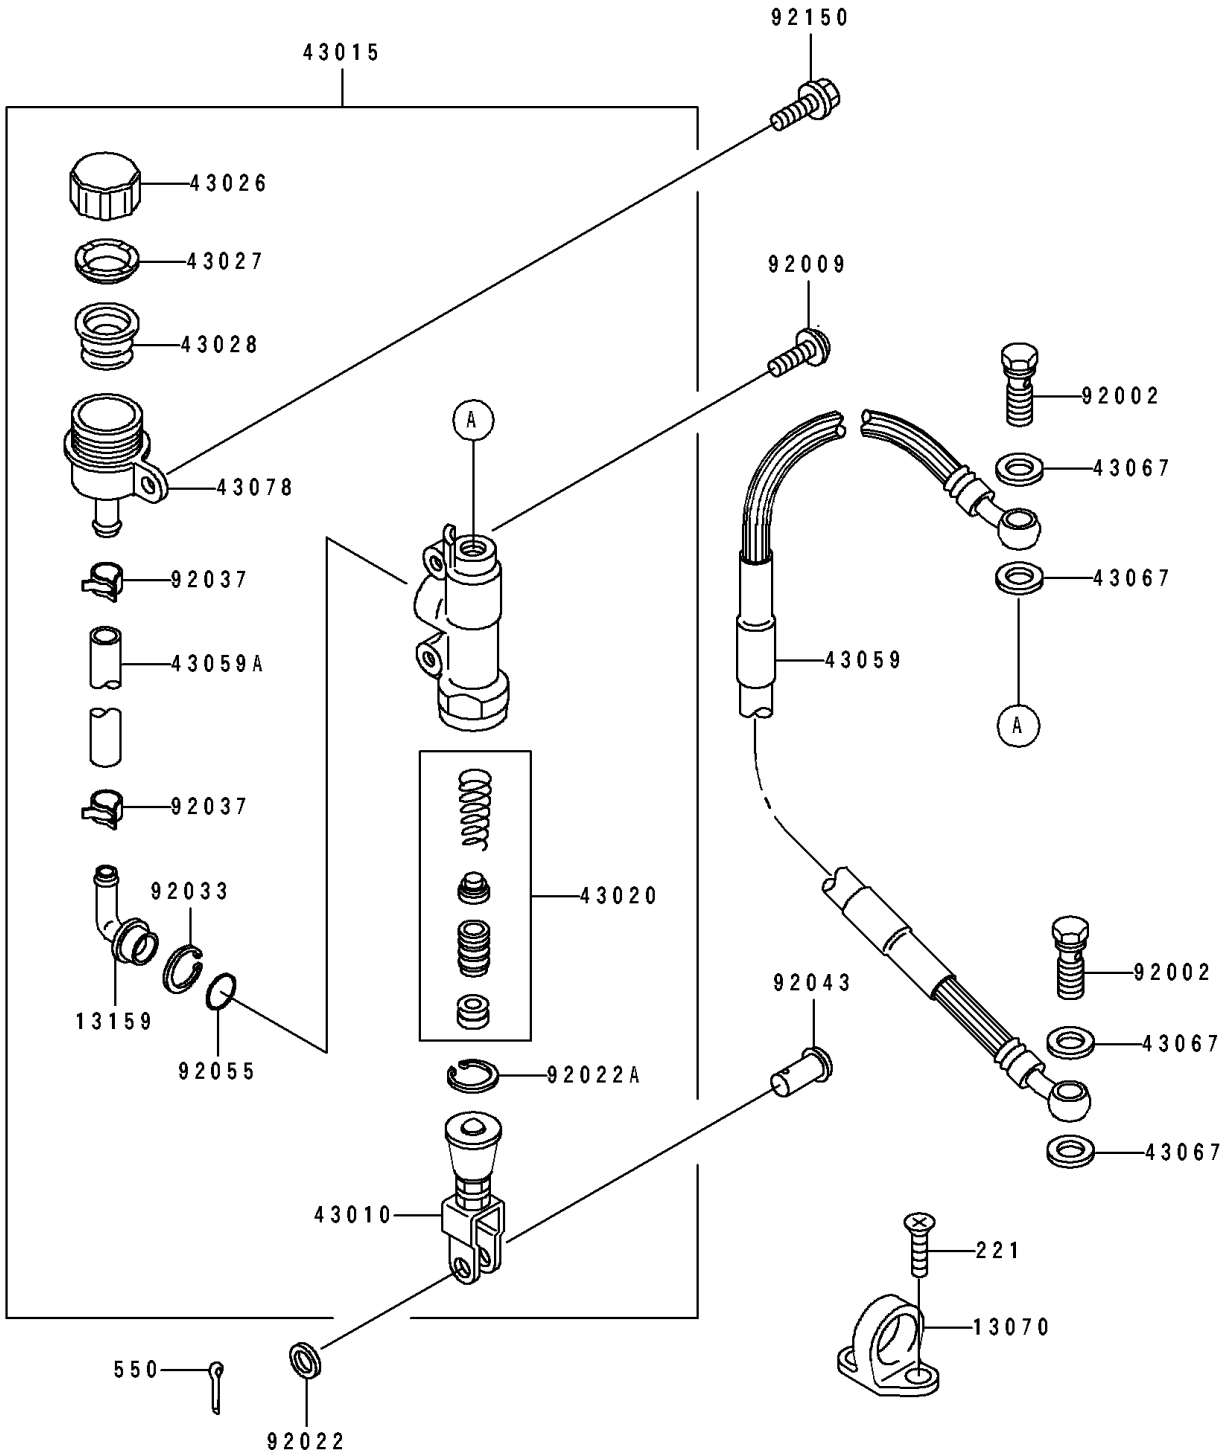

1995 KX100 PARTS DIAGRAM

Rear Master Cylinder

F2293

1995 KX100 PARTS LIST

Rear Master Cylinder

ITEM NAME	PART NUMBER	QUANTITY
GUIDE,HOSE (Ref # 13070)	13070-1144	2
CONNECTOR (Ref # 13159)	13159-1056	1
ROD-ASSY-BRAKE (Ref # 43010)	43010-1063	1
CYLINDER-ASSY-MASTER,RR (Ref # 43015)	43015-1446	1
PISTON-COMP-BRAKE (Ref # 43020)	43020-1094	1
CAP-BRAKE (Ref # 43026)	43026-1058	1
PLATE-DIAPHRAGM (Ref # 43027)	43027-1052	1
DIAPHRAGM (Ref # 43028)	43028-1060	1
HOSE-BRAKE,RR,L=565 (Ref # 43059)	43059-1657	1
HOSE-BRAKE,RR MASTER CYLINDER (Ref # 43059A)	43059-1670	1
WASHER,10.5X15X1.5 (Ref # 43067)	43067-001	4
RESERVOIR (Ref # 43078)	43078-1068	1
BOLT,OIL,L=23 (Ref # 92002)	92002-1888	2
SCREW,6X14,WHITE (Ref # 92009)	92009-1287	2
WASHER,8.5X13X1 (Ref # 92022)	92022-1028	1
WASHER,CIRCRIP (Ref # 92022A)	92022-1601	1
RING-SNAP,20.5MM (Ref # 92033)	92033-1186	1
CLAMP (Ref # 92037)	92037-1710	2
PIN,8MM (Ref # 92043)	92043-1303	1
RING-O,MASTER CYLINDER (Ref # 92055)	92055-1251	1
BOLT,6X14 (Ref # 92150)	92150-1340	1
SCREW-CSK-CROS,6X10 (Ref # 221)	221B0610	4
PIN-COTTER,2.0X15 (Ref # 550)	550D2015	1