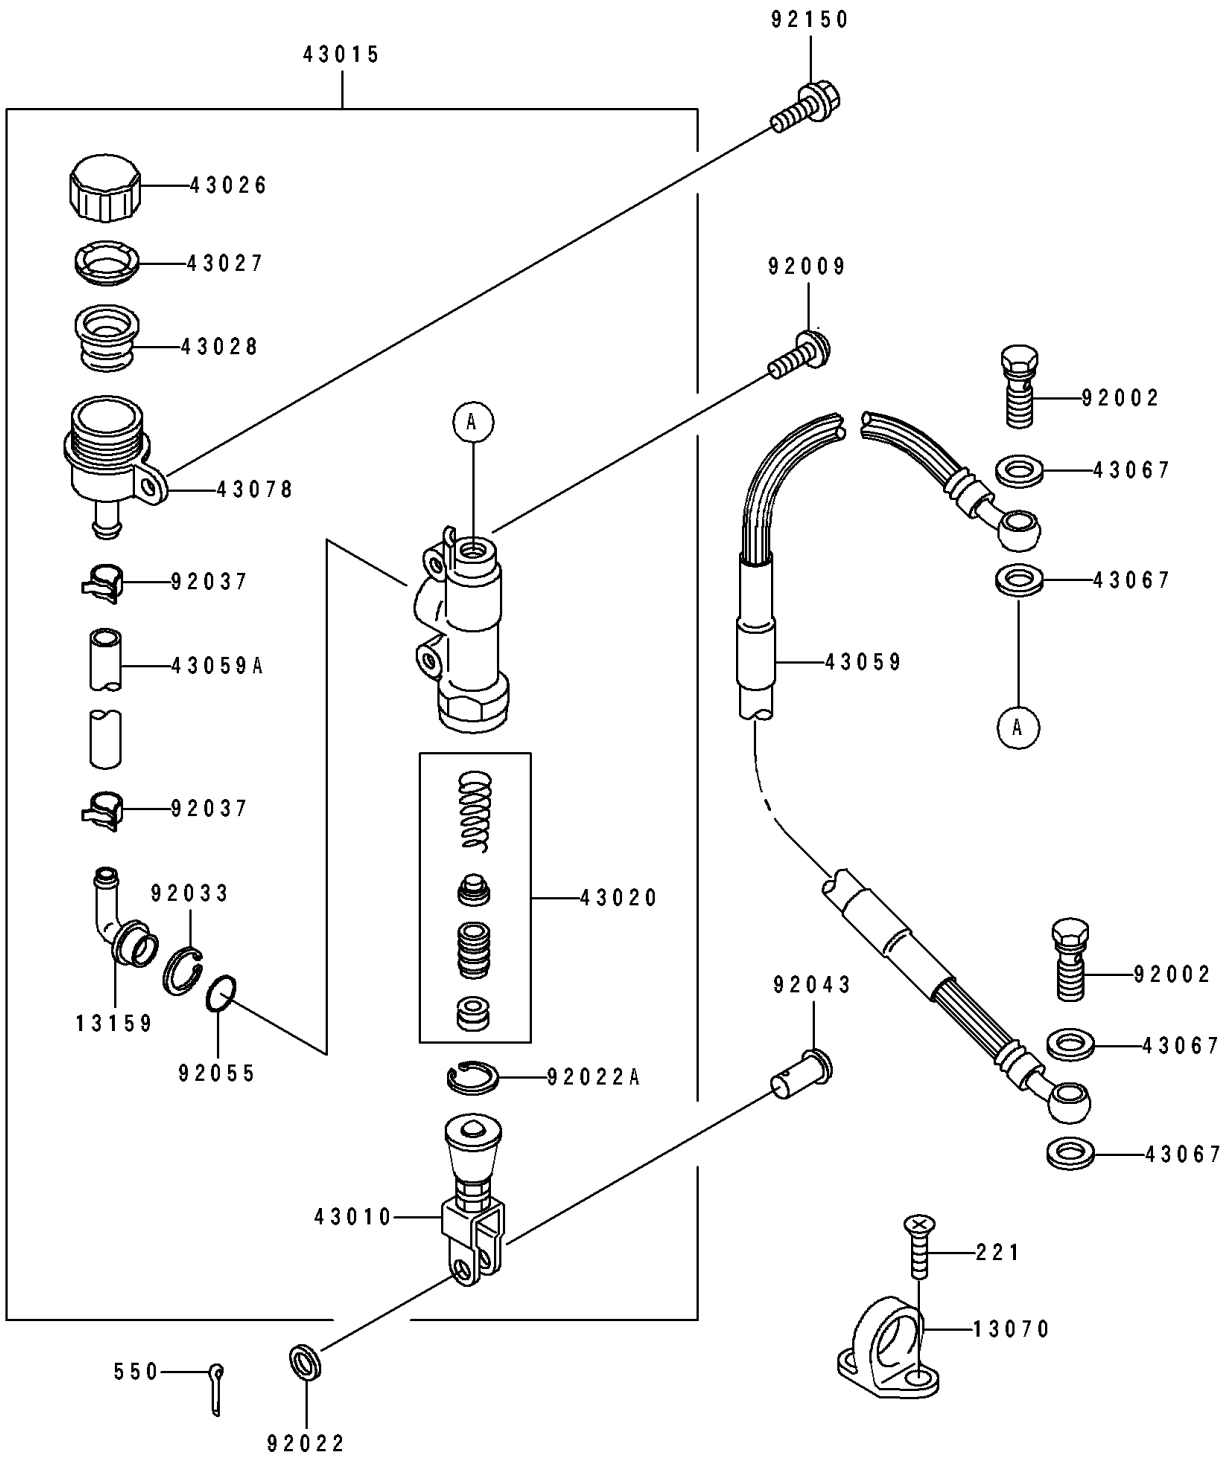

1995 KX100 PARTS DIAGRAM

Rear Master Cylinder

F2293

1995 KX100 PARTS LIST

Rear Master Cylinder

ITEM NAME	PART NUMBER	QUANTITY
GUIDE,HOSE (Ref # 13070)	13070-1144	2
CONNECTOR (Ref # 13159)	13159-1056	1
ROD-ASSY-BRAKE (Ref # 43010)	43010-1063	1
CYLINDER-ASSY-MASTER,RR (Ref # 43015)	43015-1446	1
PISTON-COMP-BRAKE (Ref # 43020)	43020-1094	1
CAP-BRAKE (Ref # 43026)	43026-1058	1
PLATE-DIAPHRAGM (Ref # 43027)	43027-1052	1
DIAPHRAGM (Ref # 43028)	43028-1060	1
HOSE-BRAKE,RR,L=565 (Ref # 43059)	43059-1657	1
HOSE-BRAKE,RR MASTER CYLINDER (Ref # 43059A)	43059-1670	1
WASHER,10.5X15X1.5 (Ref # 43067)	43067-001	4
RESERVOIR (Ref # 43078)	43078-1068	1
BOLT,OIL,L=23 (Ref # 92002)	92002-1888	2
SCREW,6X14,WHITE (Ref # 92009)	92009-1287	2
WASHER,8.5X13X1 (Ref # 92022)	92022-1028	1
WASHER,CIRCRIP (Ref # 92022A)	92022-1601	1
RING-SNAP,20.5MM (Ref # 92033)	92033-1186	1
CLAMP (Ref # 92037)	92037-1710	2
PIN,8MM (Ref # 92043)	92043-1303	1
RING-O,MASTER CYLINDER (Ref # 92055)	92055-1251	1
BOLT,6X14 (Ref # 92150)	92150-1340	1
SCREW-CSK-CROS,6X10 (Ref # 221)	221B0610	4
PIN-COTTER,2.0X15 (Ref # 550)	550D2015	1