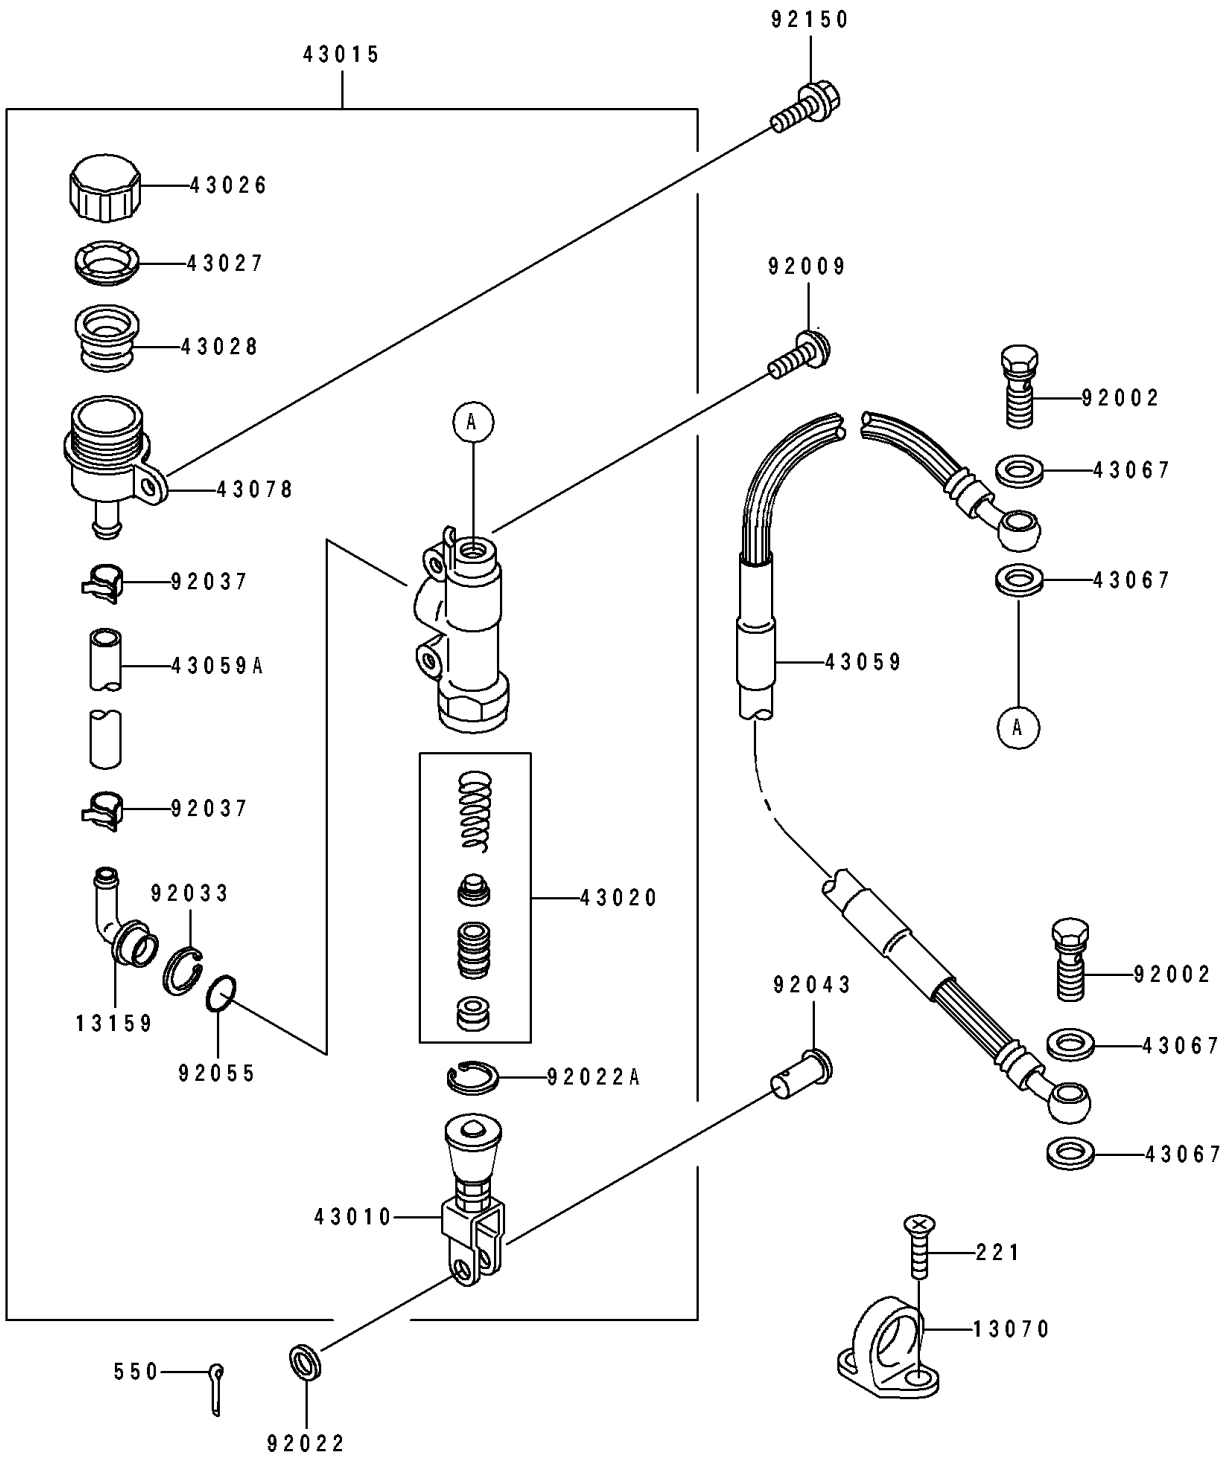

1996 KX100 PARTS DIAGRAM

Rear Master Cylinder

F2293

1996 KX100 PARTS LIST

Rear Master Cylinder

ITEM NAME	PART NUMBER	QUANTITY
GUIDE,HOSE (Ref # 13070)	13070-1144	2
CONNECTOR (Ref # 13159)	13159-1056	1
ROD-ASSY-BRAKE (Ref # 43010)	43010-1063	1
CYLINDER-ASSY-MASTER,RR (Ref # 43015)	43015-1446	1
PISTON-COMP-BRAKE (Ref # 43020)	43020-1094	1
CAP-BRAKE (Ref # 43026)	43026-1058	1
PLATE-DIAPHRAGM (Ref # 43027)	43027-1052	1
DIAPHRAGM (Ref # 43028)	43028-1060	1
HOSE-BRAKE,RR,L=565 (Ref # 43059)	43059-1657	1
HOSE-BRAKE,RR MASTER CYLINDER (Ref # 43059A)	43059-1670	1
WASHER,10.5X15X1.5 (Ref # 43067)	43067-001	4
RESERVOIR (Ref # 43078)	43078-1068	1
BOLT,OIL,L=23 (Ref # 92002)	92002-1888	2
SCREW,6X14,WHITE (Ref # 92009)	92009-1287	2
WASHER,8.5X13X1 (Ref # 92022)	92022-1028	1
WASHER,CIRCRIP (Ref # 92022A)	92022-1601	1
RING-SNAP,20.5MM (Ref # 92033)	92033-1186	1
CLAMP (Ref # 92037)	92037-1710	2
PIN,8MM (Ref # 92043)	92043-1303	1
RING-O,MASTER CYLINDER (Ref # 92055)	92055-1251	1
BOLT,6X14 (Ref # 92150)	92150-1340	1
SCREW-CSK-CROS,6X10 (Ref # 221)	221B0610	4
PIN-COTTER,2.0X15 (Ref # 550)	550D2015	1