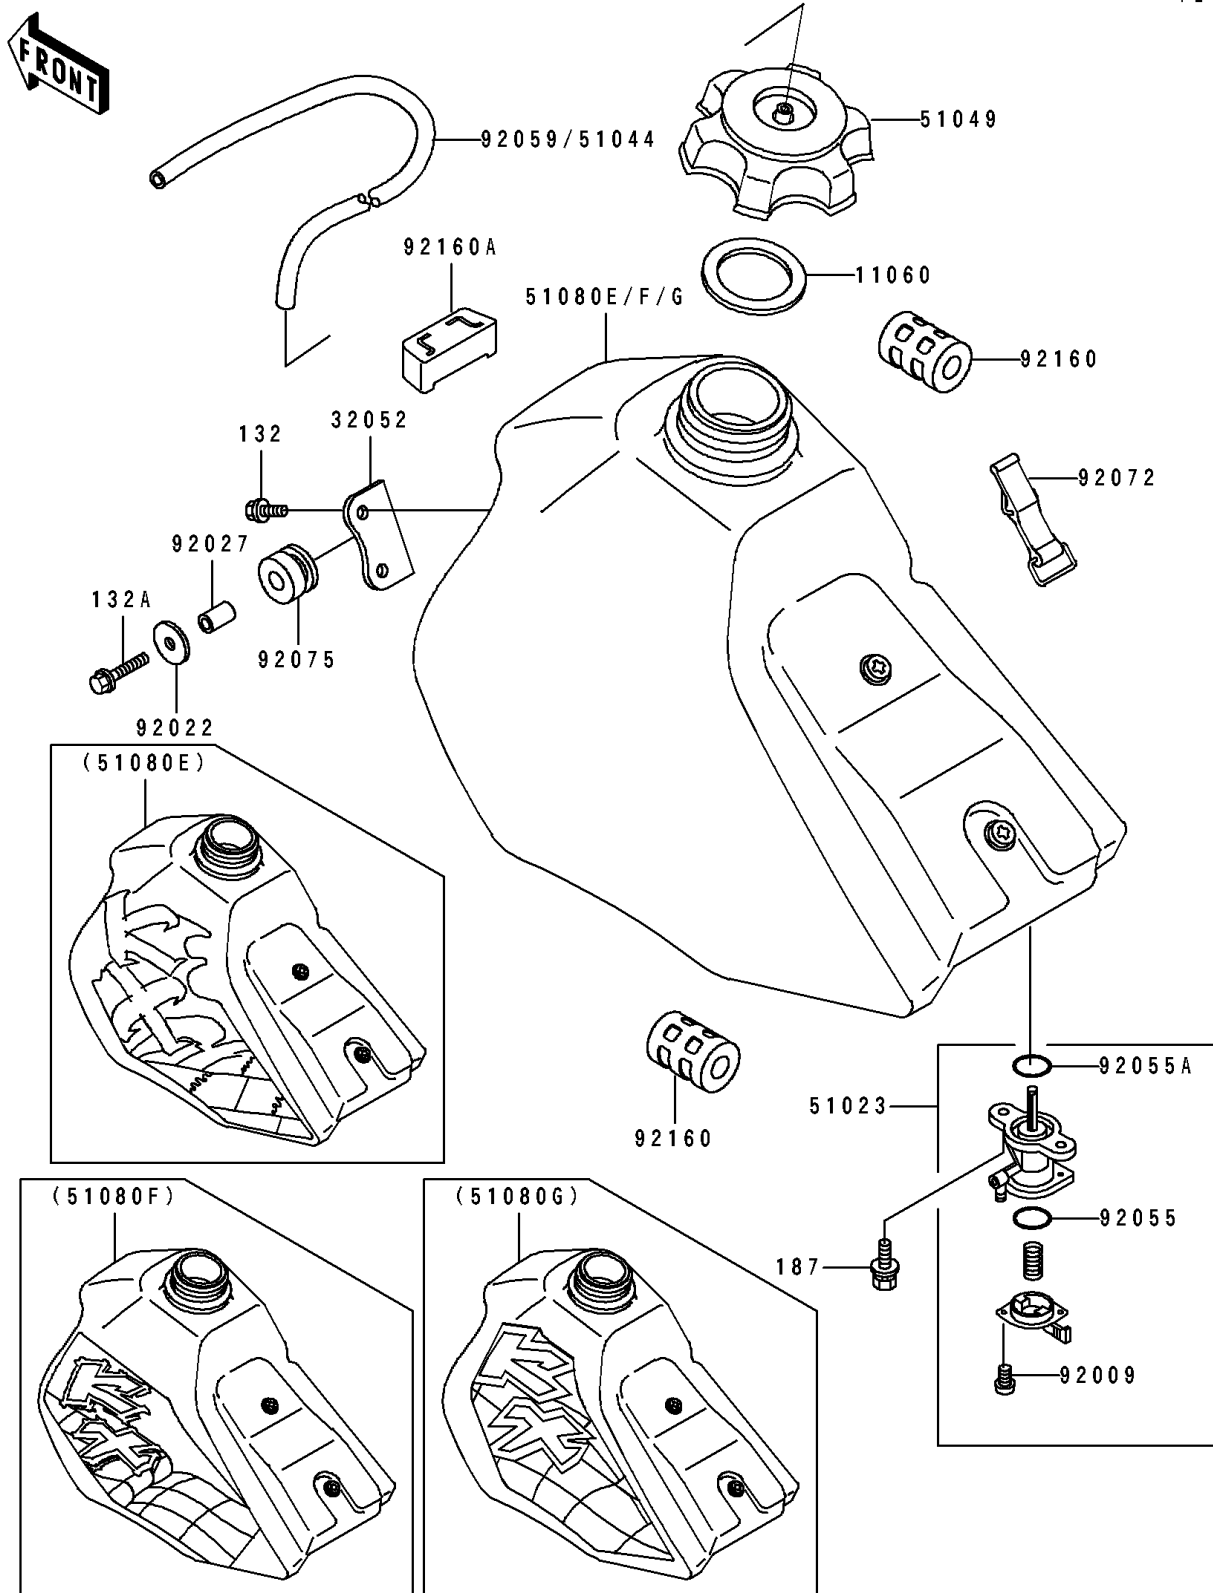

1995 KX100 PARTS DIAGRAM

Fuel Tank

F2410

1995 KX100 PARTS LIST

Fuel Tank

ITEM NAME	PART NUMBER	QUANTITY
GASKET,FUEL TANK CAP (Ref # 11060)	11060-1340	1
BRACKET-TANK (Ref # 32052)	32052-1169	1
TAP-ASSY,FUEL (Ref # 51023)	51023-1115	1
CAP-TANK,FUEL (Ref # 51049)	51049-1108	1
TANK-COMP-FUEL,L.GREEN (Ref # 51080E)	51080-5125-6W	1
SCREW,3X8 (Ref # 92009)	92009-1386	2
WASHER,6.5X24X2 (Ref # 92022)	92022-1690	1
COLLAR,6.8X10X17 (Ref # 92027)	92027-1833	1
RING-O,FUEL TAP LEVER (Ref # 92055)	92055-1299	1
RING-O,FUEL TAP PACKING (Ref # 92055A)	92055-1300	1
TUBE,5X9X350 (Ref # 92059)	92059-1265	1
BAND,FUEL TANK (Ref # 92072)	92072-1229	1
DAMPER (Ref # 92075)	92075-1660	1
DAMPER,FUEL TANK (Ref # 92160)	92160-1236	2
DAMPER (Ref # 92160A)	92160-1255	1
BOLT-FLANGED-SMALL (Ref # 132)	132G0612	2
BOLT-FLANGED-SMALL (Ref # 132A)	132G0630	1
BOLT-UPSET-WSP (Ref # 187)	187B0616	2