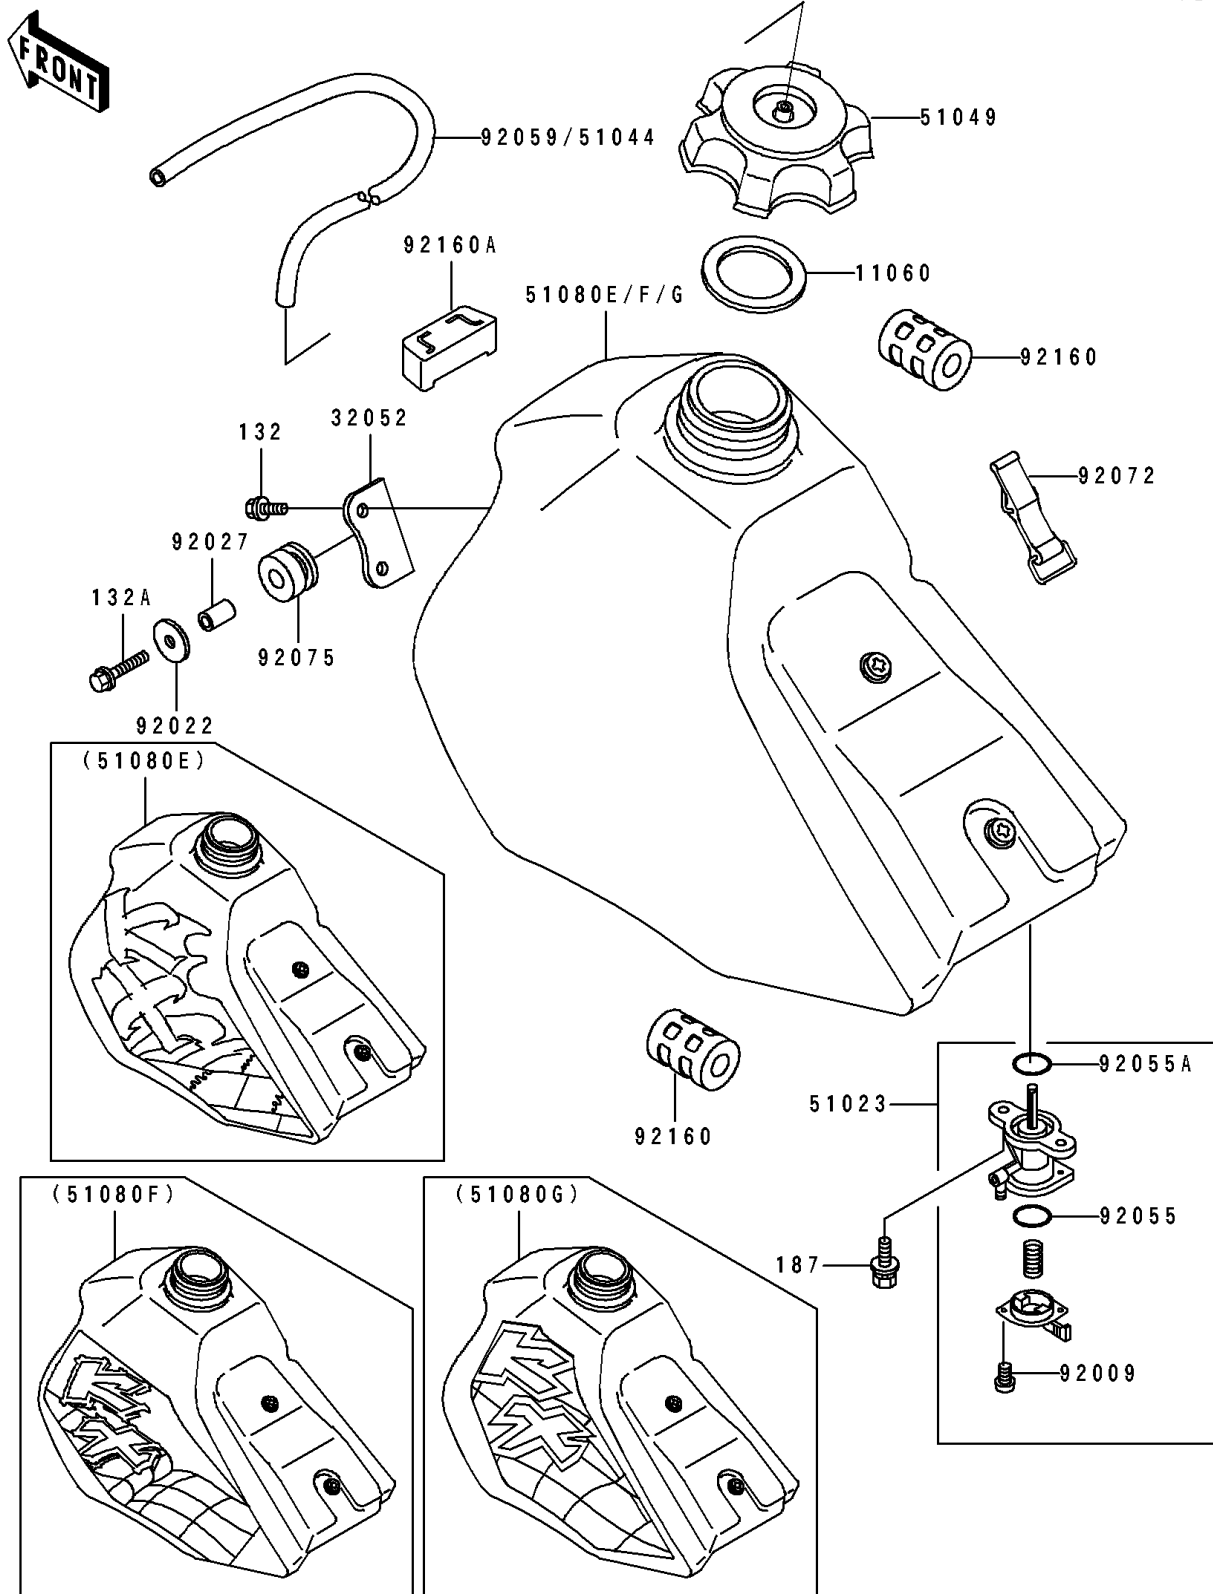

1996 KX100 PARTS DIAGRAM

Fuel Tank

F2410

1996 KX100 PARTS LIST

Fuel Tank

ITEM NAME	PART NUMBER	QUANTITY
GASKET,FUEL TANK CAP (Ref # 11060)	11060-1340	1
BRACKET-TANK (Ref # 32052)	32052-1169	1
TAP-ASSY,FUEL (Ref # 51023)	51023-1115	1
CAP-TANK,FUEL (Ref # 51049)	51049-1108	1
TANK-COMP-FUEL,J.S.VIOLET (Ref # 51080F)	51080-5224-RE	1
SCREW,3X8 (Ref # 92009)	92009-1386	2
WASHER,6.5X24X2 (Ref # 92022)	92022-1690	1
COLLAR,6.8X10X17 (Ref # 92027)	92027-1833	1
RING-O,FUEL TAP LEVER (Ref # 92055)	92055-1299	1
RING-O,FUEL TAP PACKING (Ref # 92055A)	92055-1300	1
TUBE,5X9X350 (Ref # 92059)	92059-1265	1
BAND,FUEL TANK (Ref # 92072)	92072-1229	1
DAMPER (Ref # 92075)	92075-1660	1
DAMPER,FUEL TANK (Ref # 92160)	92160-1236	2
DAMPER (Ref # 92160A)	92160-1255	1
BOLT-FLANGED-SMALL (Ref # 132)	132G0612	2
BOLT-FLANGED-SMALL (Ref # 132A)	132G0630	1
BOLT-UPSET-WSP (Ref # 187)	187B0616	2