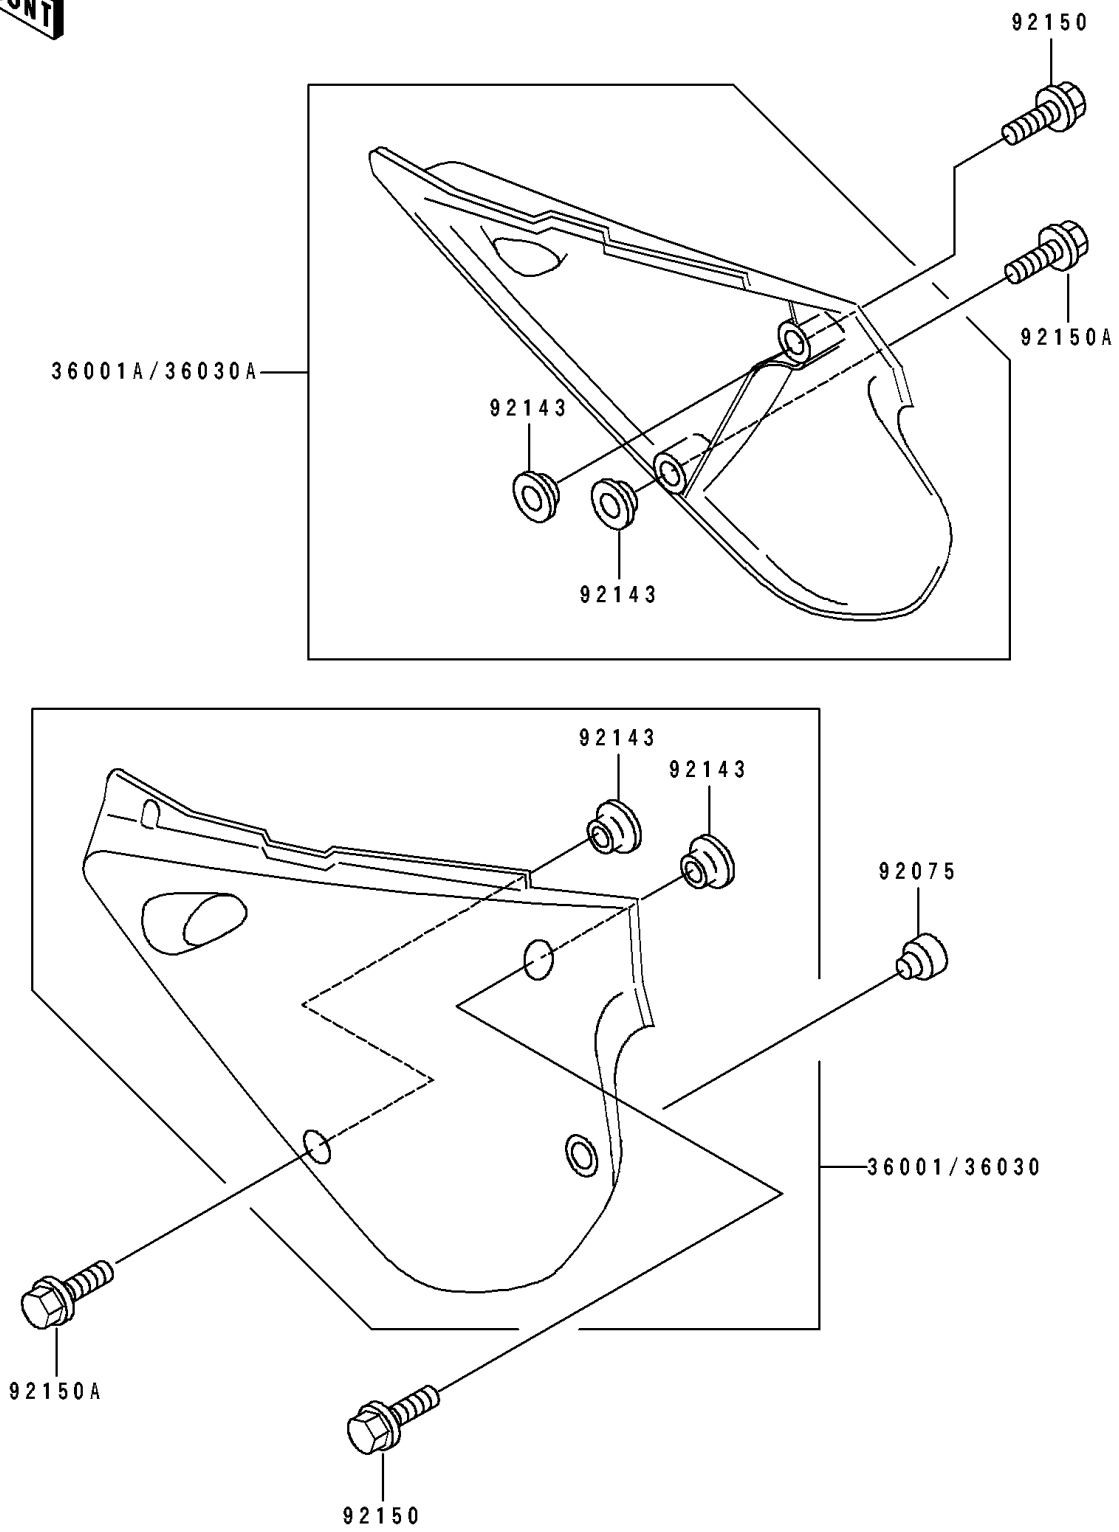

1995 KX100 PARTS DIAGRAM

Side Covers

F2611

1995 KX100 PARTS LIST

Side Covers

ITEM NAME	PART NUMBER	QUANTITY
COVER-SIDE,LH,L.GREEN (Ref # 36030)	36030-5023-6W	1
COVER-SIDE,RH,L.GREEN (Ref # 36030A)	36030-5024-6W	1
DAMPER (Ref # 92075)	92075-1598	1
COLLAR (Ref # 92143)	92143-1470	4
BOLT,6X20 (Ref # 92150)	92150-1339	2
BOLT,6X14 (Ref # 92150A)	92150-1340	2