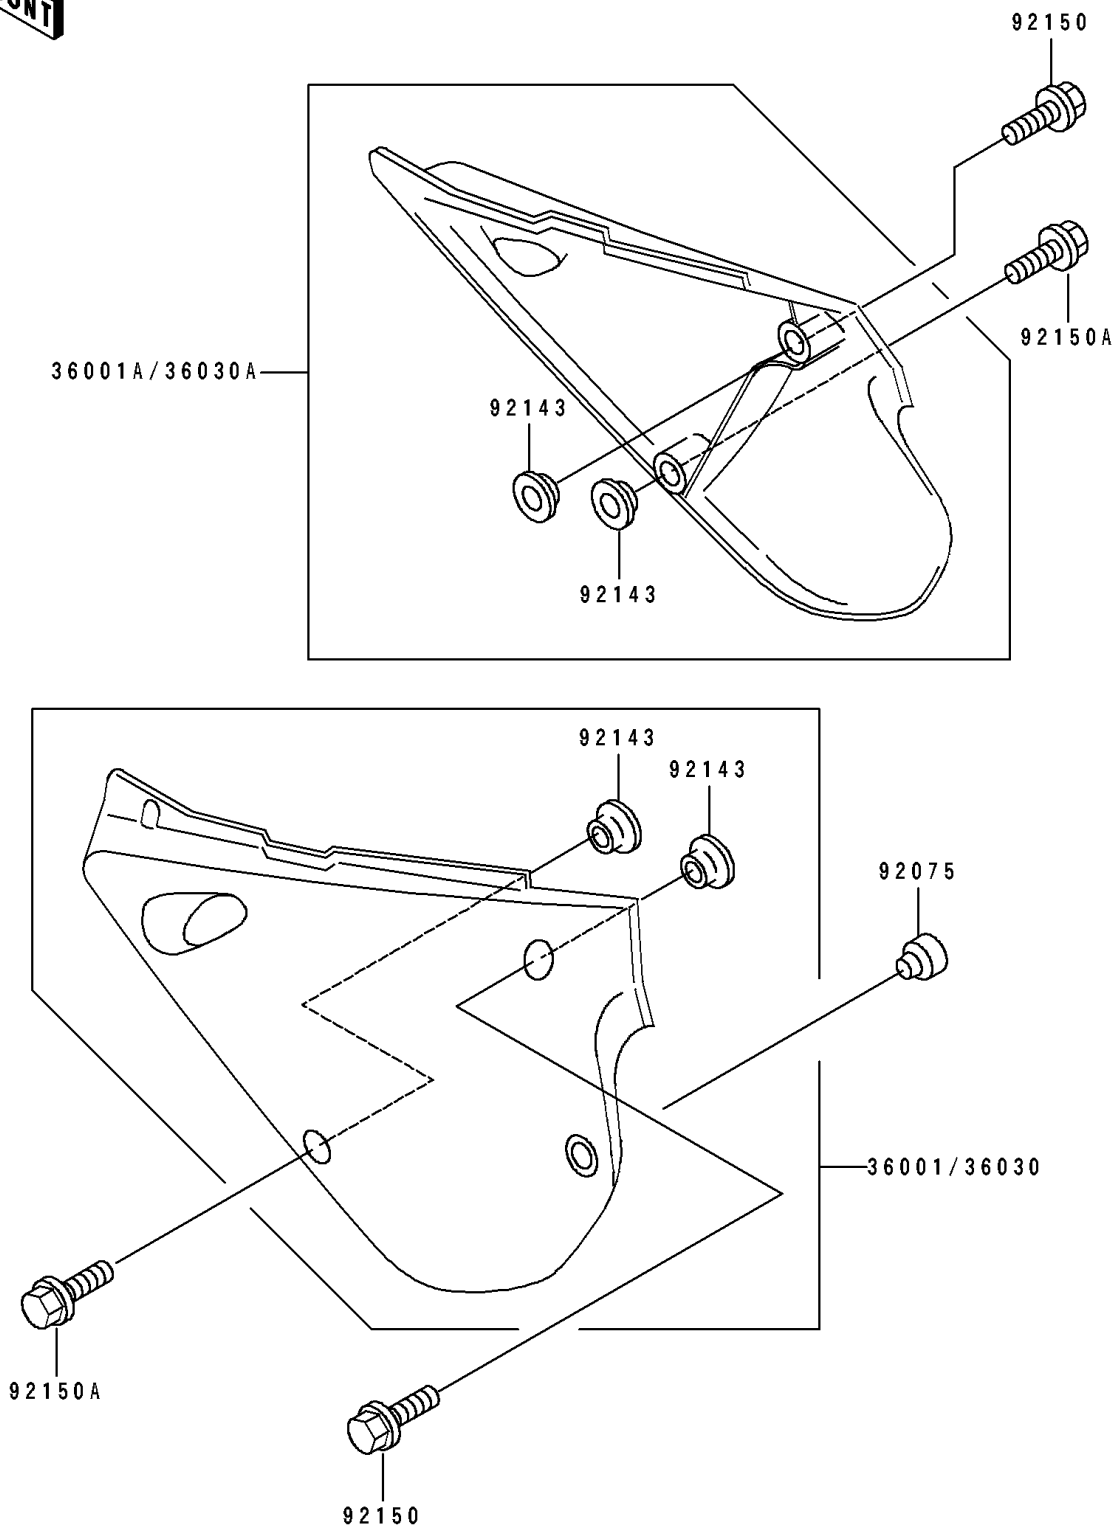

1996 KX100 PARTS DIAGRAM

Side Covers

F2611

1996 KX100 PARTS LIST

Side Covers

ITEM NAME	PART NUMBER	QUANTITY
COVER-SIDE,LH,P.WHITE (Ref # 36001)	36001-1476-6F	1
COVER-SIDE,RH,P.WHITE (Ref # 36001A)	36001-1477-6F	1
DAMPER (Ref # 92075)	92075-1598	1
COLLAR (Ref # 92143)	92143-1470	4
BOLT,6X20 (Ref # 92150)	92150-1339	2
BOLT,6X14 (Ref # 92150A)	92150-1340	2