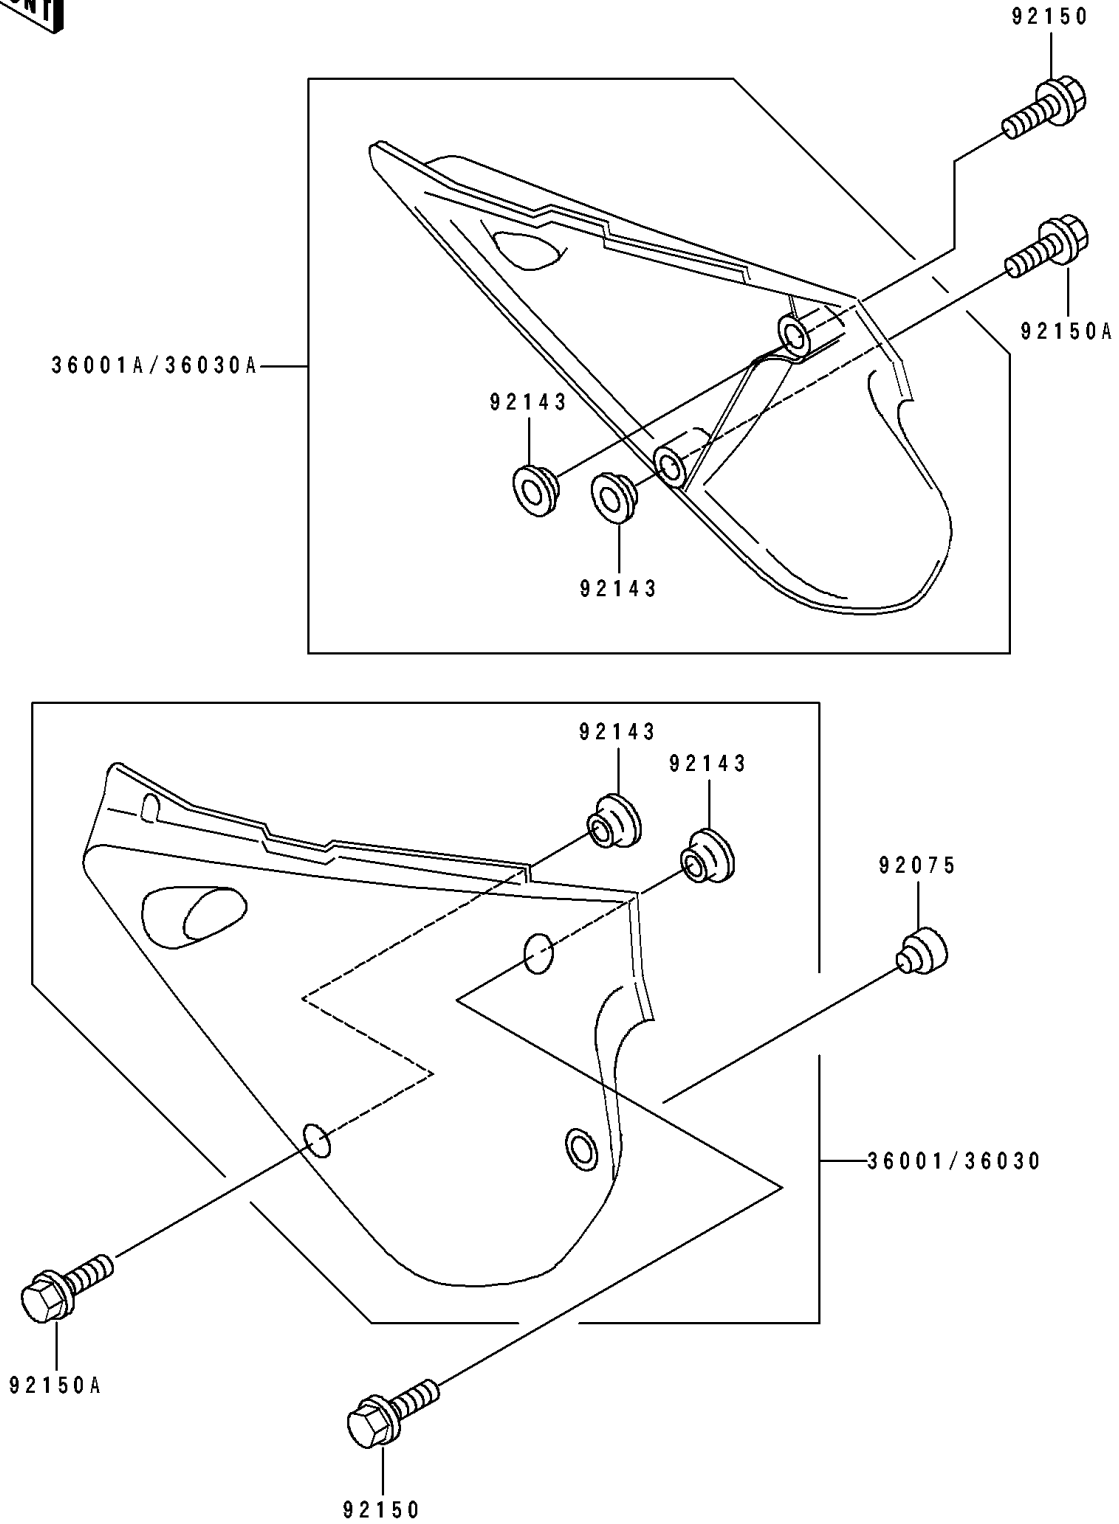

# 1996 KX100 PARTS DIAGRAM

Side Covers

F2611

# 1996 KX100 PARTS LIST

## Side Covers

ITEM NAME	PART NUMBER	QUANTITY
COVER-SIDE,LH,P.WHITE (Ref # 36001)	36001-1476-6F	1
COVER-SIDE,RH,P.WHITE (Ref # 36001A)	36001-1477-6F	1
DAMPER (Ref # 92075)	92075-1598	1
COLLAR (Ref # 92143)	92143-1470	4
BOLT,6X20 (Ref # 92150)	92150-1339	2
BOLT,6X14 (Ref # 92150A)	92150-1340	2