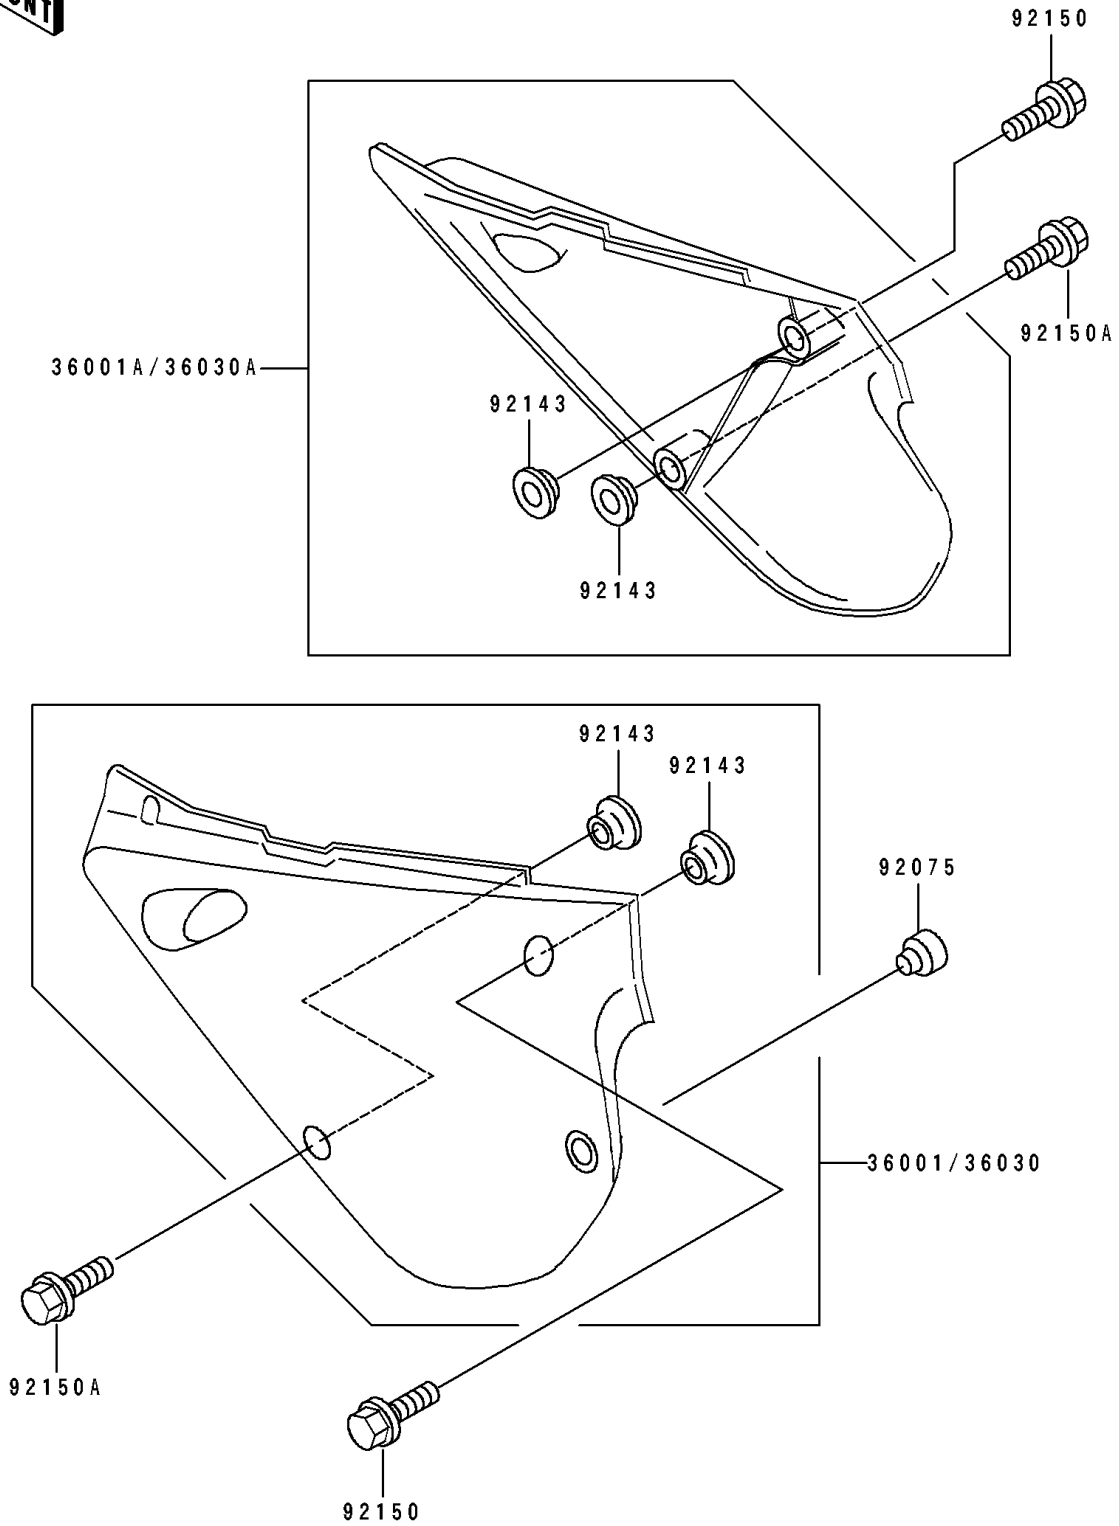

1997 KX100 PARTS DIAGRAM

Side Covers

F2611

1997 KX100 PARTS LIST

Side Covers

ITEM NAME	PART NUMBER	QUANTITY
COVER-SIDE,LH,P.WHITE (Ref # 36001)	36001-1476-6F	1
COVER-SIDE,RH,P.WHITE (Ref # 36001A)	36001-1477-6F	1
DAMPER (Ref # 92075)	92075-1598	1
COLLAR (Ref # 92143)	92143-1470	4
BOLT,6X20 (Ref # 92150)	92150-1339	2
BOLT,6X14 (Ref # 92150A)	92150-1340	2