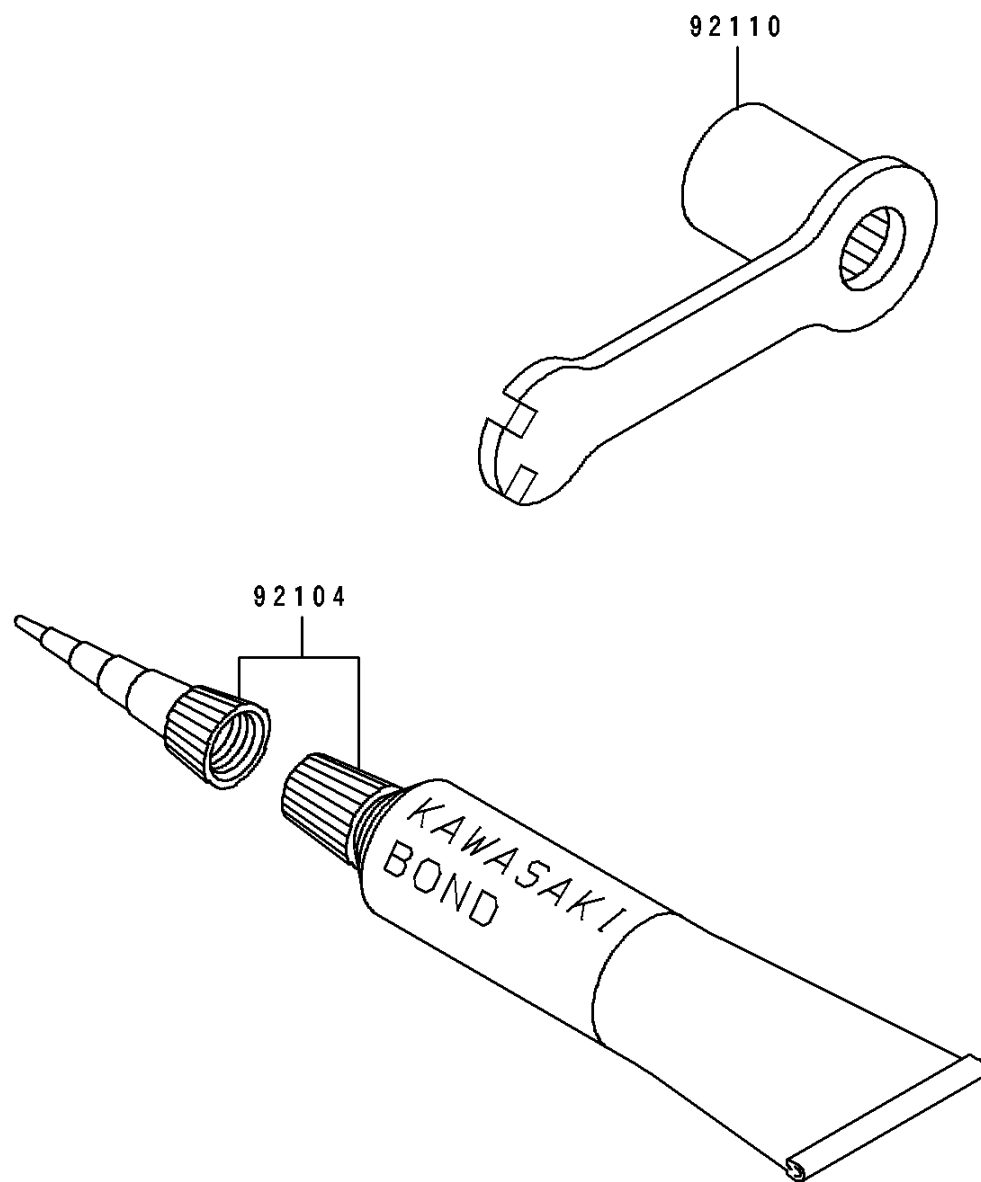

# 1995 KX100 PARTS DIAGRAM

Owner's Tools

F2810

# 1995 KX100 PARTS LIST

## Owner's Tools

ITEM NAME	PART NUMBER	QUANTITY
GASKET-LIQUID,TUBE,100G,SILVER (Ref # 92104)	92104-002	1
TOOL-WRENCH,BOX,21MM&SPOKE (Ref # 92110)	92110-1119	1