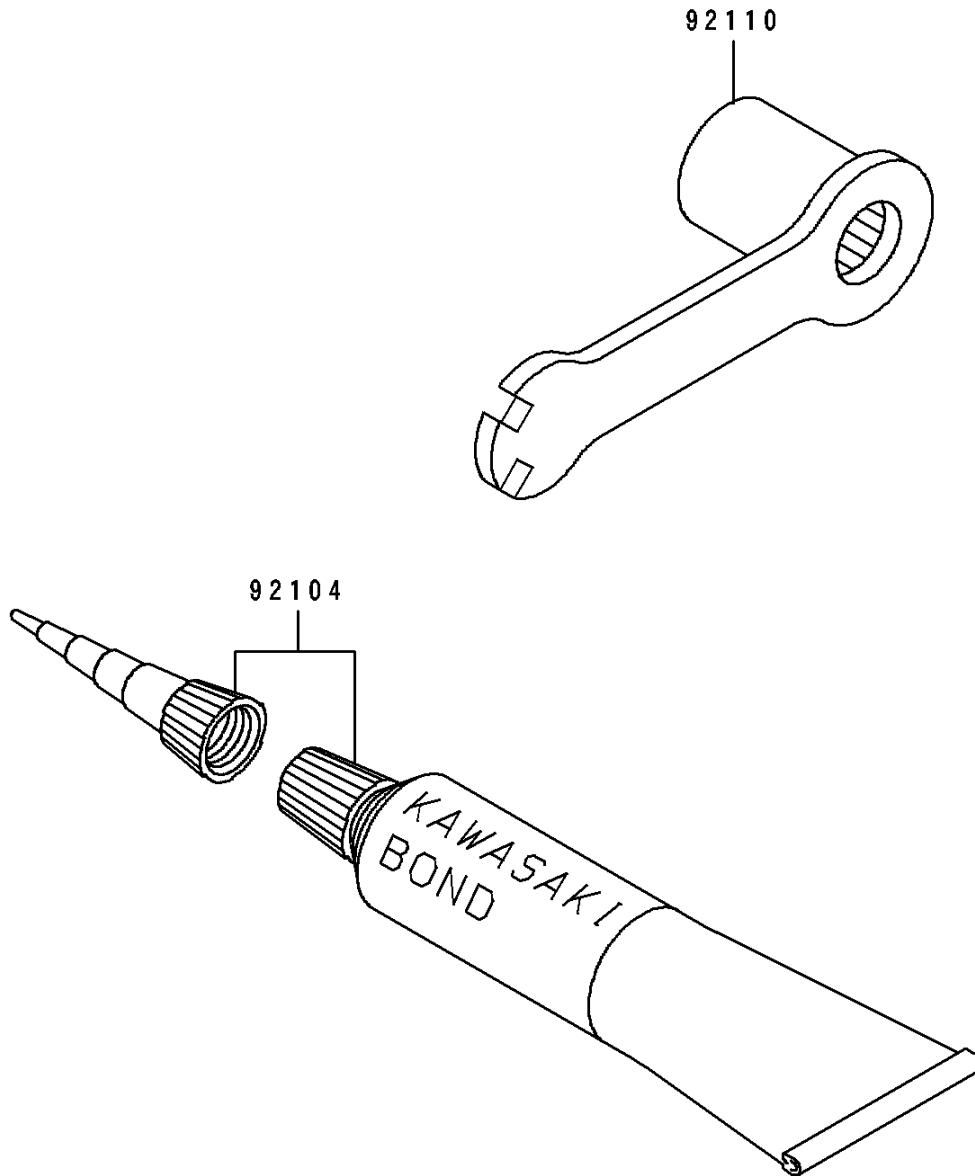

1996 KX100 PARTS DIAGRAM

Owner's Tools

F2810

1996 KX100 PARTS LIST

Owner's Tools

ITEM NAME	PART NUMBER	QUANTITY
GASKET-LIQUID,TUBE,100G,SILVER (Ref # 92104)	92104-002	1
TOOL-WRENCH,BOX,21MM&SPOKE (Ref # 92110)	92110-1119	1