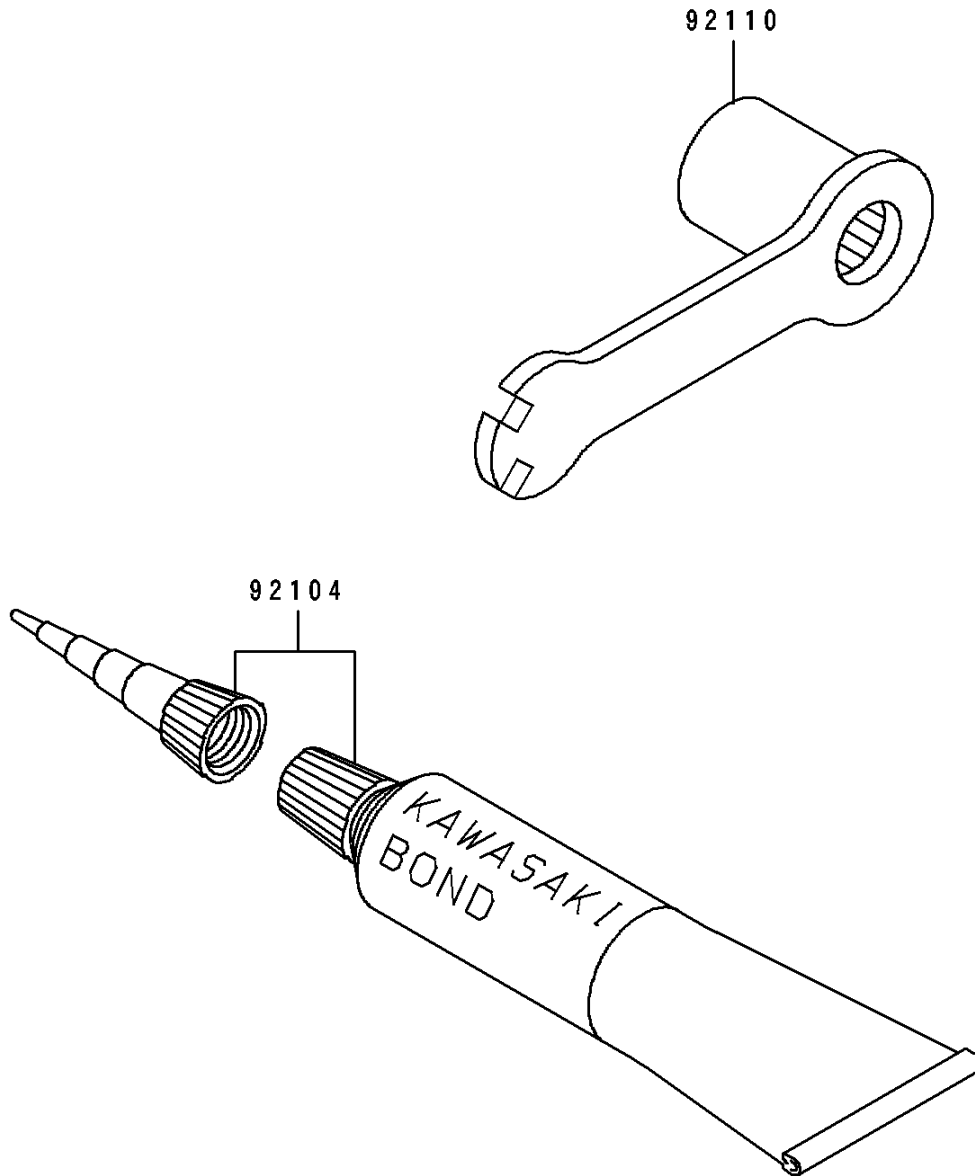

# 1996 KX100 PARTS DIAGRAM

Owner's Tools

F2810

# 1996 KX100 PARTS LIST

## Owner's Tools

ITEM NAME	PART NUMBER	QUANTITY
GASKET-LIQUID,TUBE,100G,SILVER (Ref # 92104)	92104-002	1
TOOL-WRENCH,BOX,21MM&SPOKE (Ref # 92110)	92110-1119	1