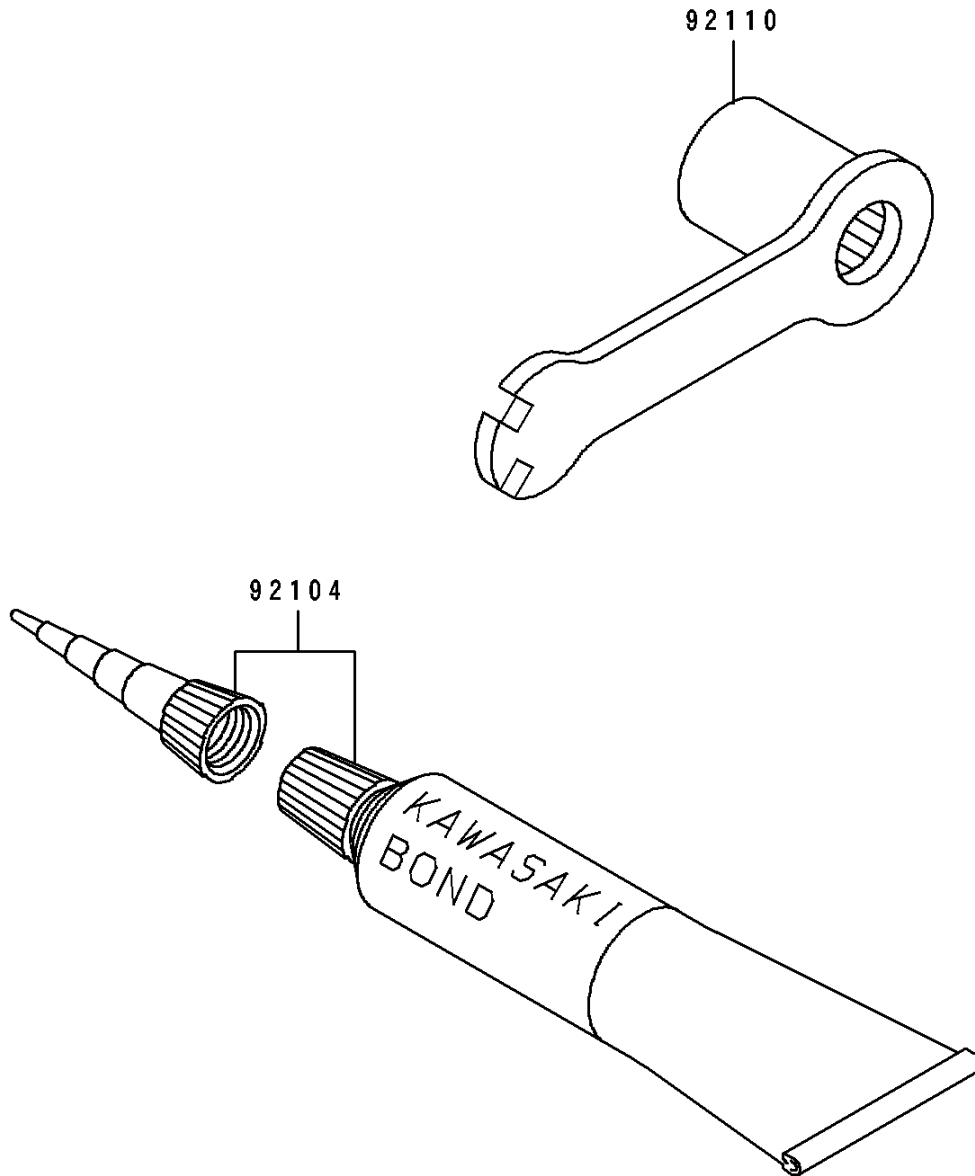

# 1997 KX100 PARTS DIAGRAM

Owner's Tools

F2810

# 1997 KX100 PARTS LIST

## Owner's Tools

ITEM NAME	PART NUMBER	QUANTITY
GASKET-LIQUID,TUBE,100G,SILVER (Ref # 92104)	92104-002	1
TOOL-WRENCH,BOX,21MM&SPOKE (Ref # 92110)	92110-1119	1