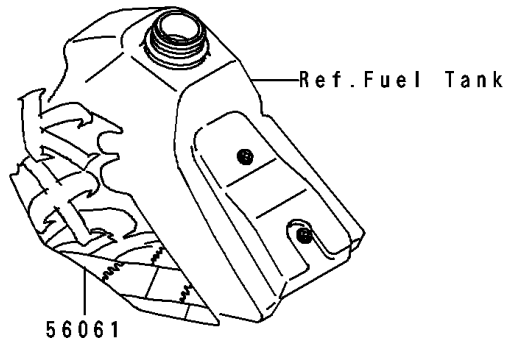

1995 KX100 PARTS DIAGRAM

Labels(KX100-B5)

F2860

1995 KX100 PARTS LIST

Labels(KX100-B5)

ITEM NAME	PART NUMBER	QUANTITY
LABEL-WARNING,NOISE (Ref # 56040)	56040-1101	1
LABEL-WARNING,GASOLINE/OIL (Ref # 56040A)	56040-1129	1
PATTERN,SIDE COVER,LH (Ref # 56049)	56049-1707	1
PATTERN,SIDE COVER,RH (Ref # 56049A)	56049-1708	1
MARK,SWING ARM,100 (Ref # 56051)	56051-1176	2
PATTERN,FUEL TANK,LH (Ref # 56061)	56061-1096	1
PATTERN,SHROUD,RH (Ref # 56061A)	56061-1097	1