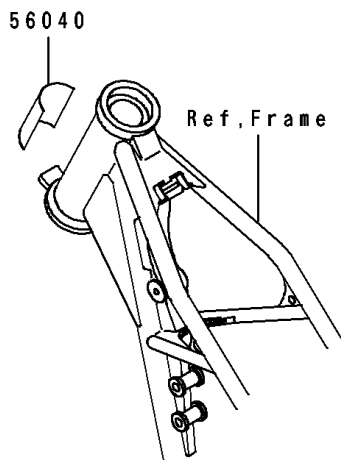

1995 KX100 PARTS DIAGRAM

Labels(KX100-B5)

F2860

1995 KX100 PARTS LIST

Labels(KX100-B5)

ITEM NAME	PART NUMBER	QUANTITY
LABEL-WARNING,NOISE (Ref # 56040)	56040-1101	1
LABEL-WARNING,GASOLINE/OIL (Ref # 56040A)	56040-1129	1
PATTERN,SIDE COVER,LH (Ref # 56049)	56049-1707	1
PATTERN,SIDE COVER,RH (Ref # 56049A)	56049-1708	1
MARK,SWING ARM,100 (Ref # 56051)	56051-1176	2
PATTERN,FUEL TANK,LH (Ref # 56061)	56061-1096	1
PATTERN,SHROUD,RH (Ref # 56061A)	56061-1097	1