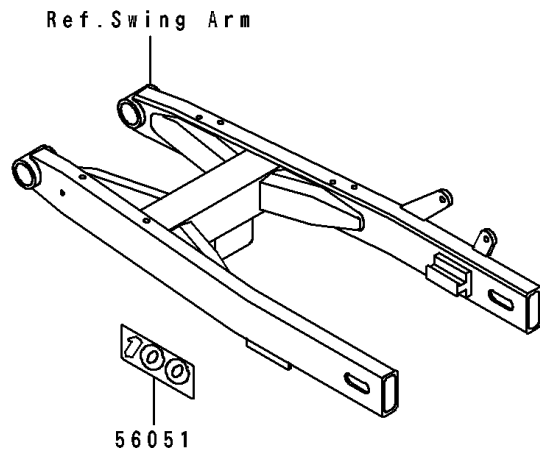

1995 KX100 PARTS DIAGRAM

Labels(KX100-B5)

F2860

1995 KX100 PARTS LIST

Labels(KX100-B5)

ITEM NAME	PART NUMBER	QUANTITY
LABEL-WARNING,NOISE (Ref # 56040)	56040-1101	1
LABEL-WARNING,GASOLINE/OIL (Ref # 56040A)	56040-1129	1
PATTERN,SIDE COVER,LH (Ref # 56049)	56049-1707	1
PATTERN,SIDE COVER,RH (Ref # 56049A)	56049-1708	1
MARK,SWING ARM,100 (Ref # 56051)	56051-1176	2
PATTERN,FUEL TANK,LH (Ref # 56061)	56061-1096	1
PATTERN,SHROUD,RH (Ref # 56061A)	56061-1097	1