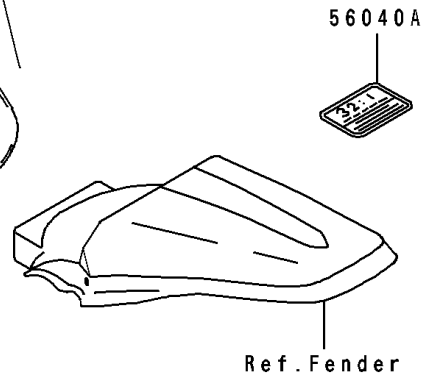

1995 KX100 PARTS DIAGRAM

Labels(KX100-B5)

F2860

1995 KX100 PARTS LIST

Labels(KX100-B5)

ITEM NAME	PART NUMBER	QUANTITY
LABEL-WARNING,NOISE (Ref # 56040)	56040-1101	1
LABEL-WARNING,GASOLINE/OIL (Ref # 56040A)	56040-1129	1
PATTERN,SIDE COVER,LH (Ref # 56049)	56049-1707	1
PATTERN,SIDE COVER,RH (Ref # 56049A)	56049-1708	1
MARK,SWING ARM,100 (Ref # 56051)	56051-1176	2
PATTERN,FUEL TANK,LH (Ref # 56061)	56061-1096	1
PATTERN,SHROUD,RH (Ref # 56061A)	56061-1097	1