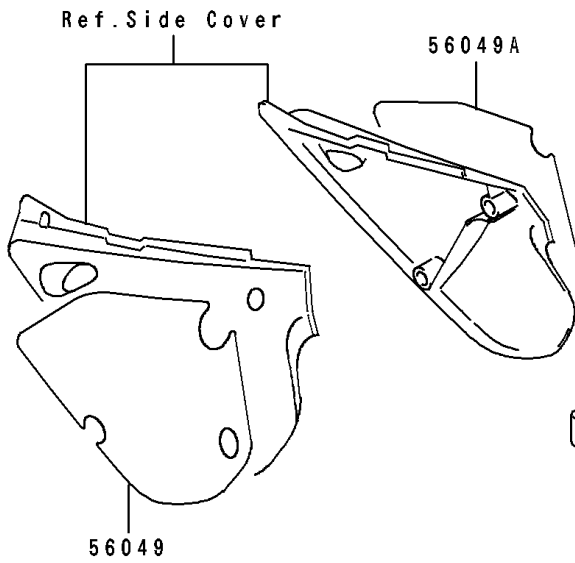

1995 KX100 PARTS DIAGRAM

Labels(KX100-B5)

F2860

1995 KX100 PARTS LIST

Labels(KX100-B5)

ITEM NAME	PART NUMBER	QUANTITY
LABEL-WARNING,NOISE (Ref # 56040)	56040-1101	1
LABEL-WARNING,GASOLINE/OIL (Ref # 56040A)	56040-1129	1
PATTERN,SIDE COVER,LH (Ref # 56049)	56049-1707	1
PATTERN,SIDE COVER,RH (Ref # 56049A)	56049-1708	1
MARK,SWING ARM,100 (Ref # 56051)	56051-1176	2
PATTERN,FUEL TANK,LH (Ref # 56061)	56061-1096	1
PATTERN,SHROUD,RH (Ref # 56061A)	56061-1097	1