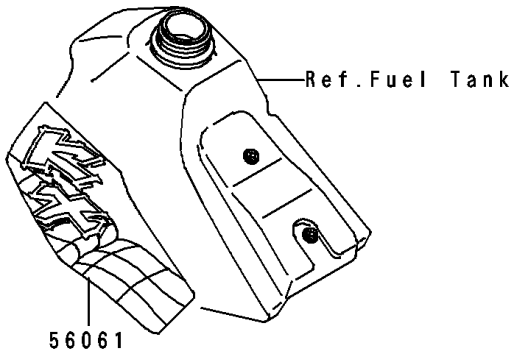

# 1996 KX100 PARTS DIAGRAM

Labels(KX100-B6)

F2860A

# 1996 KX100 PARTS LIST

Labels(KX100-B6)

ITEM NAME	PART NUMBER	QUANTITY
LABEL-WARNING,NOISE (Ref # 56040)	56040-1101	1
LABEL-WARNING,GASOLINE/OIL (Ref # 56040A)	56040-1129	1
MARK,SWING ARM,100 (Ref # 56051)	56051-1324	2
PATTERN,FUEL TANK,LH (Ref # 56061)	56061-1480	1
PATTERN,SHROUD,RH (Ref # 56061A)	56061-1481	1