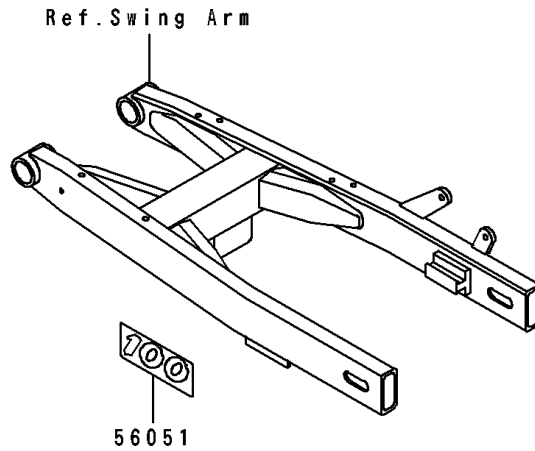

# 1996 KX100 PARTS DIAGRAM

Labels(KX100-B6)

F2860A

# 1996 KX100 PARTS LIST

Labels(KX100-B6)

ITEM NAME	PART NUMBER	QUANTITY
LABEL-WARNING,NOISE (Ref # 56040)	56040-1101	1
LABEL-WARNING,GASOLINE/OIL (Ref # 56040A)	56040-1129	1
MARK,SWING ARM,100 (Ref # 56051)	56051-1324	2
PATTERN,FUEL TANK,LH (Ref # 56061)	56061-1480	1
PATTERN,SHROUD,RH (Ref # 56061A)	56061-1481	1