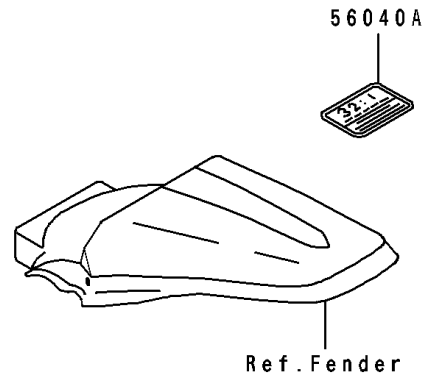

1997 KX100 PARTS DIAGRAM

Labels(KX100-B7)

F2860B

1997 KX100 PARTS LIST

Labels(KX100-B7)

ITEM NAME	PART NUMBER	QUANTITY
LABEL-WARNING,NOISE (Ref # 56040)	56040-1101	1
LABEL-WARNING,GASOLINE/OIL (Ref # 56040A)	56040-1129	1
MARK,SWING ARM,100 (Ref # 56051)	56051-1498	2
PATTERN,FUEL TANK,LH (Ref # 56061)	56061-1774	1
PATTERN,SHROUD,RH (Ref # 56061A)	56061-1775	1