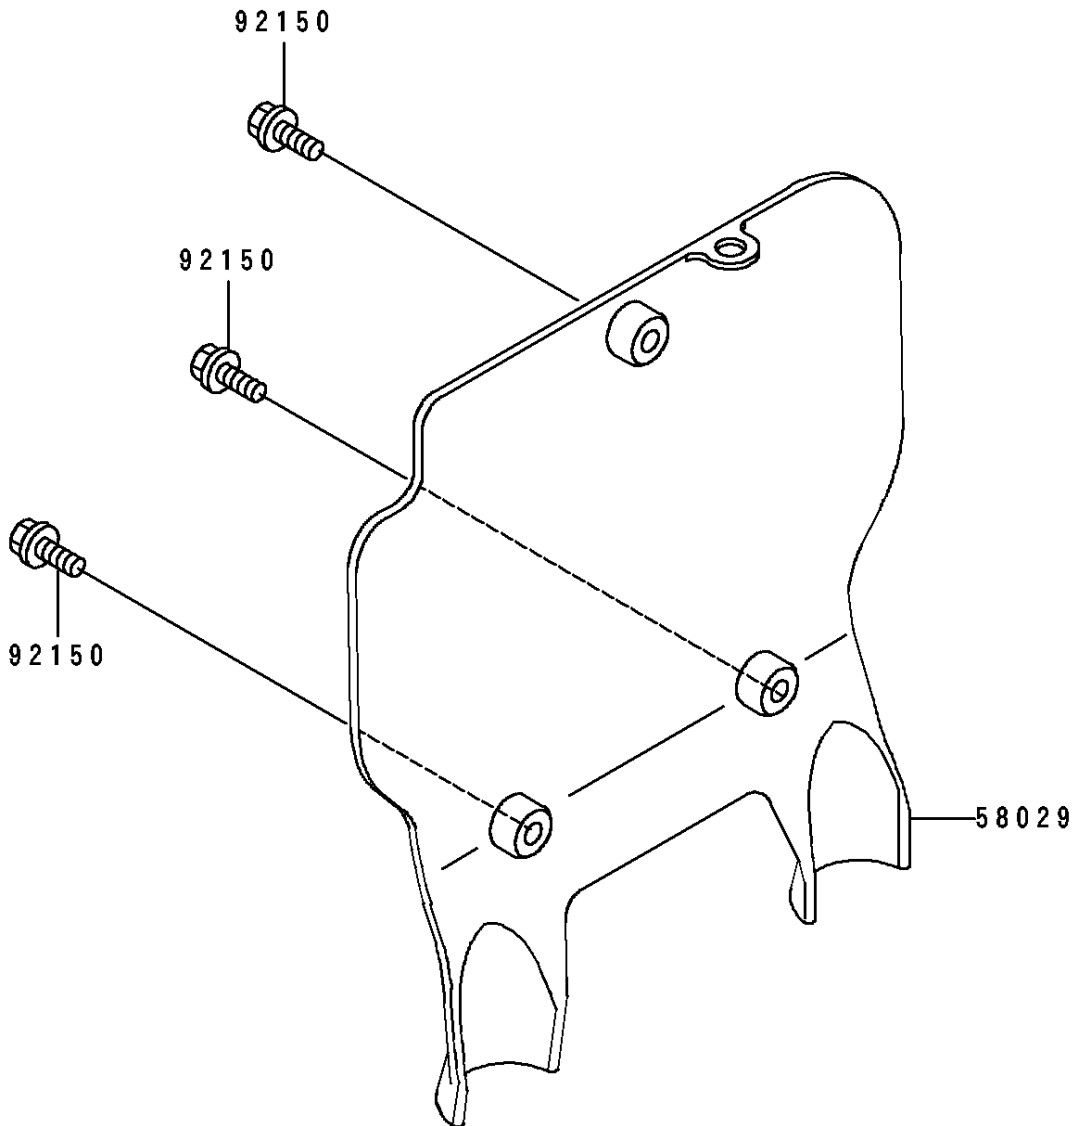

1996 KX100 PARTS DIAGRAM

Accessory

F2910

1996 KX100 PARTS LIST

Accessory

ITEM NAME	PART NUMBER	QUANTITY
PLATE-NUMBER,P.WHITE (Ref # 58029)	58029-1077-6F	1
BOLT,6X14 (Ref # 92150)	92150-1340	3