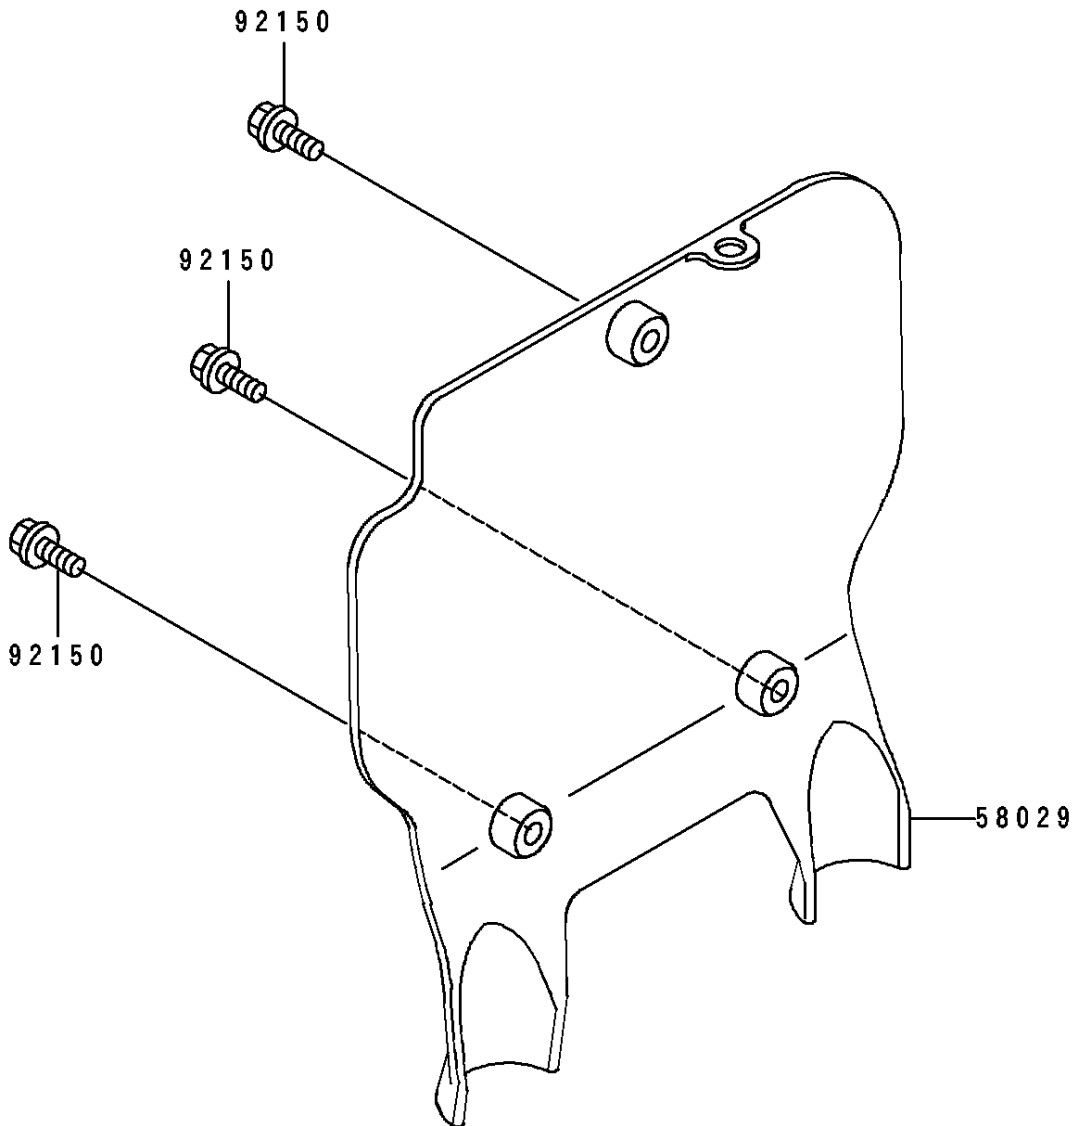

# 1996 KX100 PARTS DIAGRAM

Accessory

F2910

# 1996 KX100 PARTS LIST

## Accessory

ITEM NAME	PART NUMBER	QUANTITY
PLATE-NUMBER,P.WHITE (Ref # 58029)	58029-1077-6F	1
BOLT,6X14 (Ref # 92150)	92150-1340	3