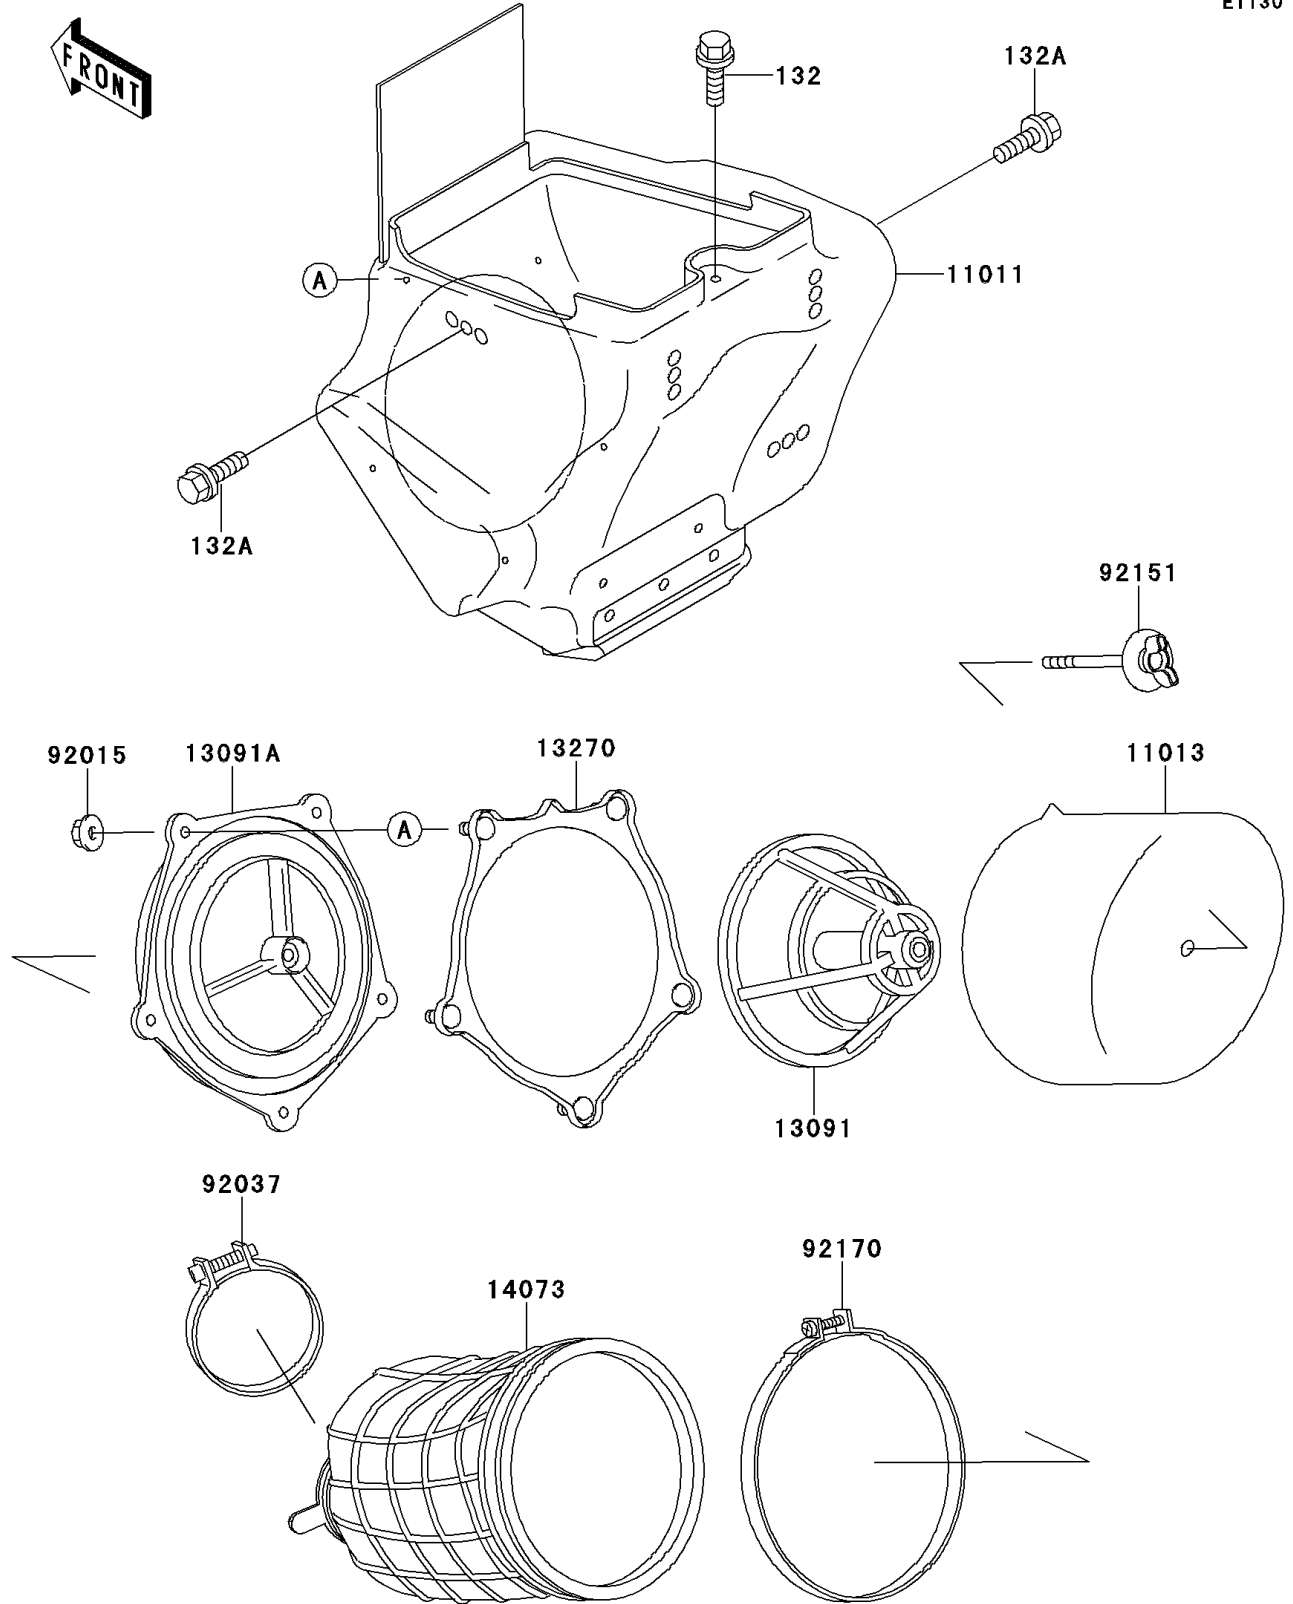

1999 KX100 PARTS DIAGRAM

Air Cleaner

E1130

1999 KX100 PARTS LIST

Air Cleaner

ITEM NAME	PART NUMBER	QUANTITY
BOLT-FLANGED-SMALL (Ref # 132)	132G0608	1
BOLT-FLANGED-SMALL (Ref # 132A)	132G0614	2
CASE-AIR FILTER (Ref # 11011)	11011-1511	1
ELEMENT-AIR FILTER (Ref # 11013)	11013-1271	1
HOLDER,ELEMENT (Ref # 13091)	13091-1696	1
HOLDER (Ref # 13091A)	13091-1697	1
PLATE,AIR FILTER (Ref # 13270)	13270-1905	1
DUCT,AIR FILTER (Ref # 14073)	14073-1717	1
NUT,FLANGED,5MM (Ref # 92015)	92015-1259	5
CLAMP,55MM (Ref # 92037)	92037-1486	1
BOLT,AIR FILTER (Ref # 92151)	92151-1256	1
CLAMP,126MM (Ref # 92170)	92170-1194	1