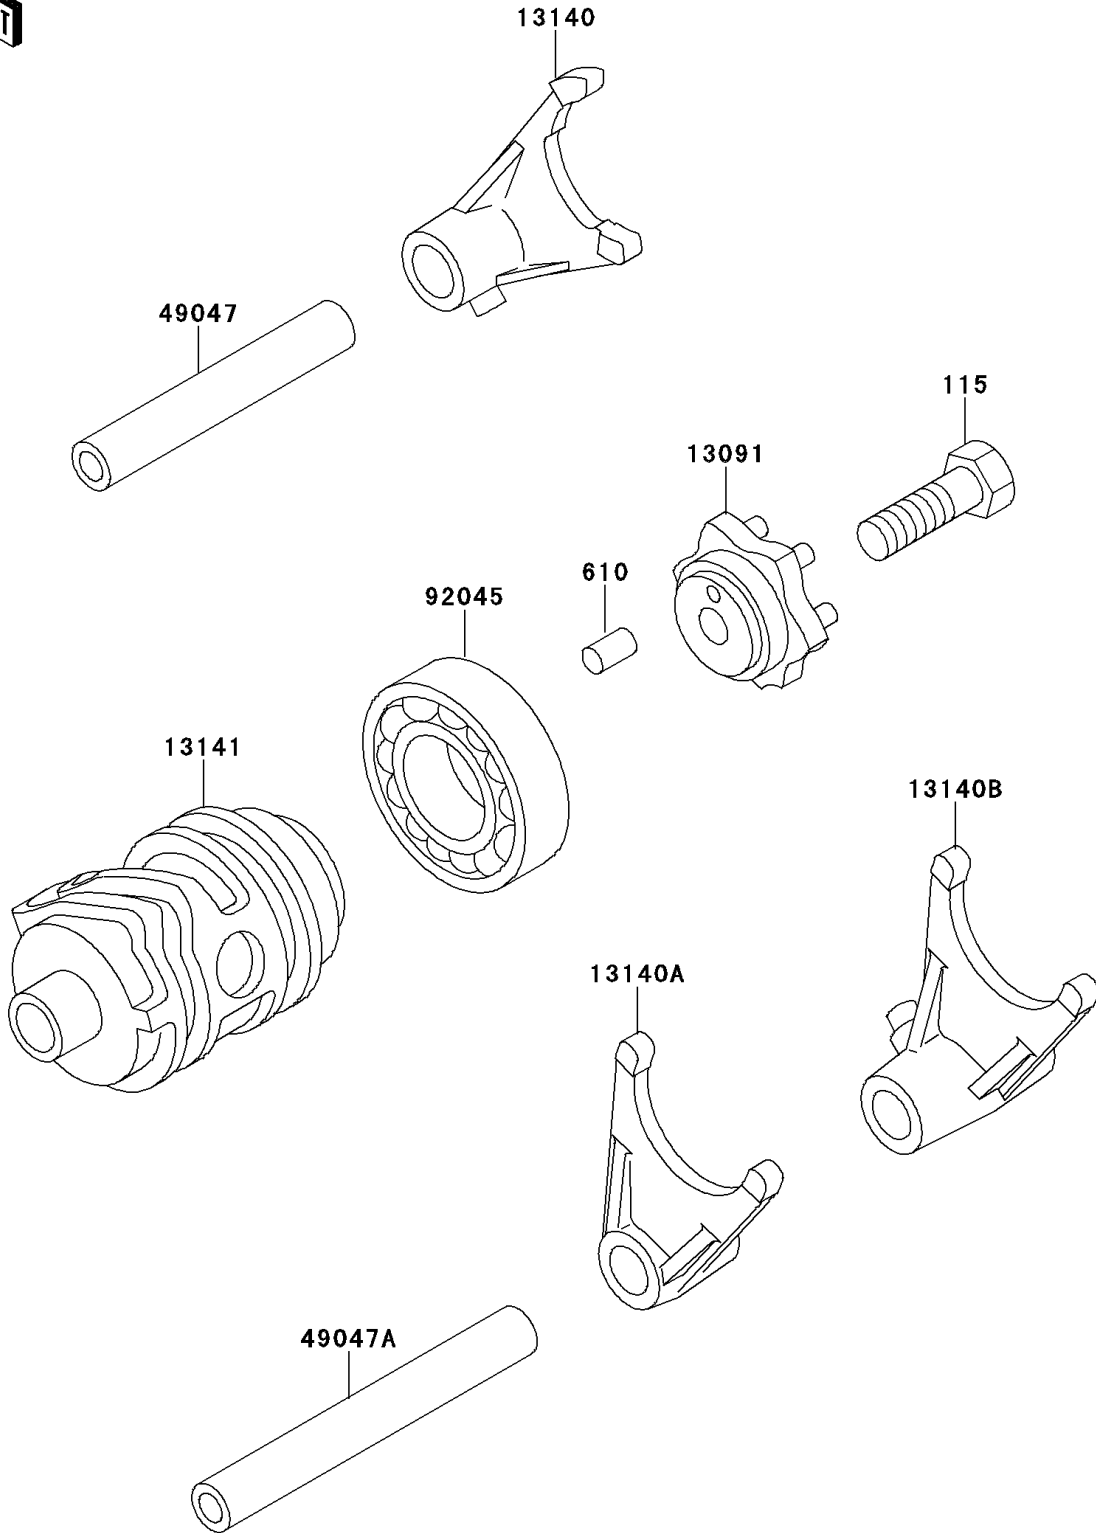

1998 KX100 PARTS DIAGRAM

Gear Change Drum/Shift Fork(s)

E1362

1998 KX100 PARTS LIST

Gear Change Drum/Shift Fork(s)

ITEM NAME	PART NUMBER	QUANTITY
BOLT-SMALL-UPSET (Ref # 115)	115G0825	1
ROLLER,4X8 (Ref # 610)	610A0408	1
HOLDER,CHANGE DRUM (Ref # 13091)	13091-1390	1
FORK-SHIFT,5TH&6TH (Ref # 13140)	13140-1139	1
FORK-SHIFT,2ND&3RD (Ref # 13140A)	13140-1140	1
FORK-SHIFT,LOW&4TH (Ref # 13140B)	13140-1141	1
DRUM-CHANGE (Ref # 13141)	13141-1120	1
ROD-SHIFT,5.9X10X64.5 (Ref # 49047)	49047-1063	1
ROD-SHIFT,5.9X10X81 (Ref # 49047A)	49047-1064	1
BEARING-BALL,#6905 (Ref # 92045)	92045-036	1