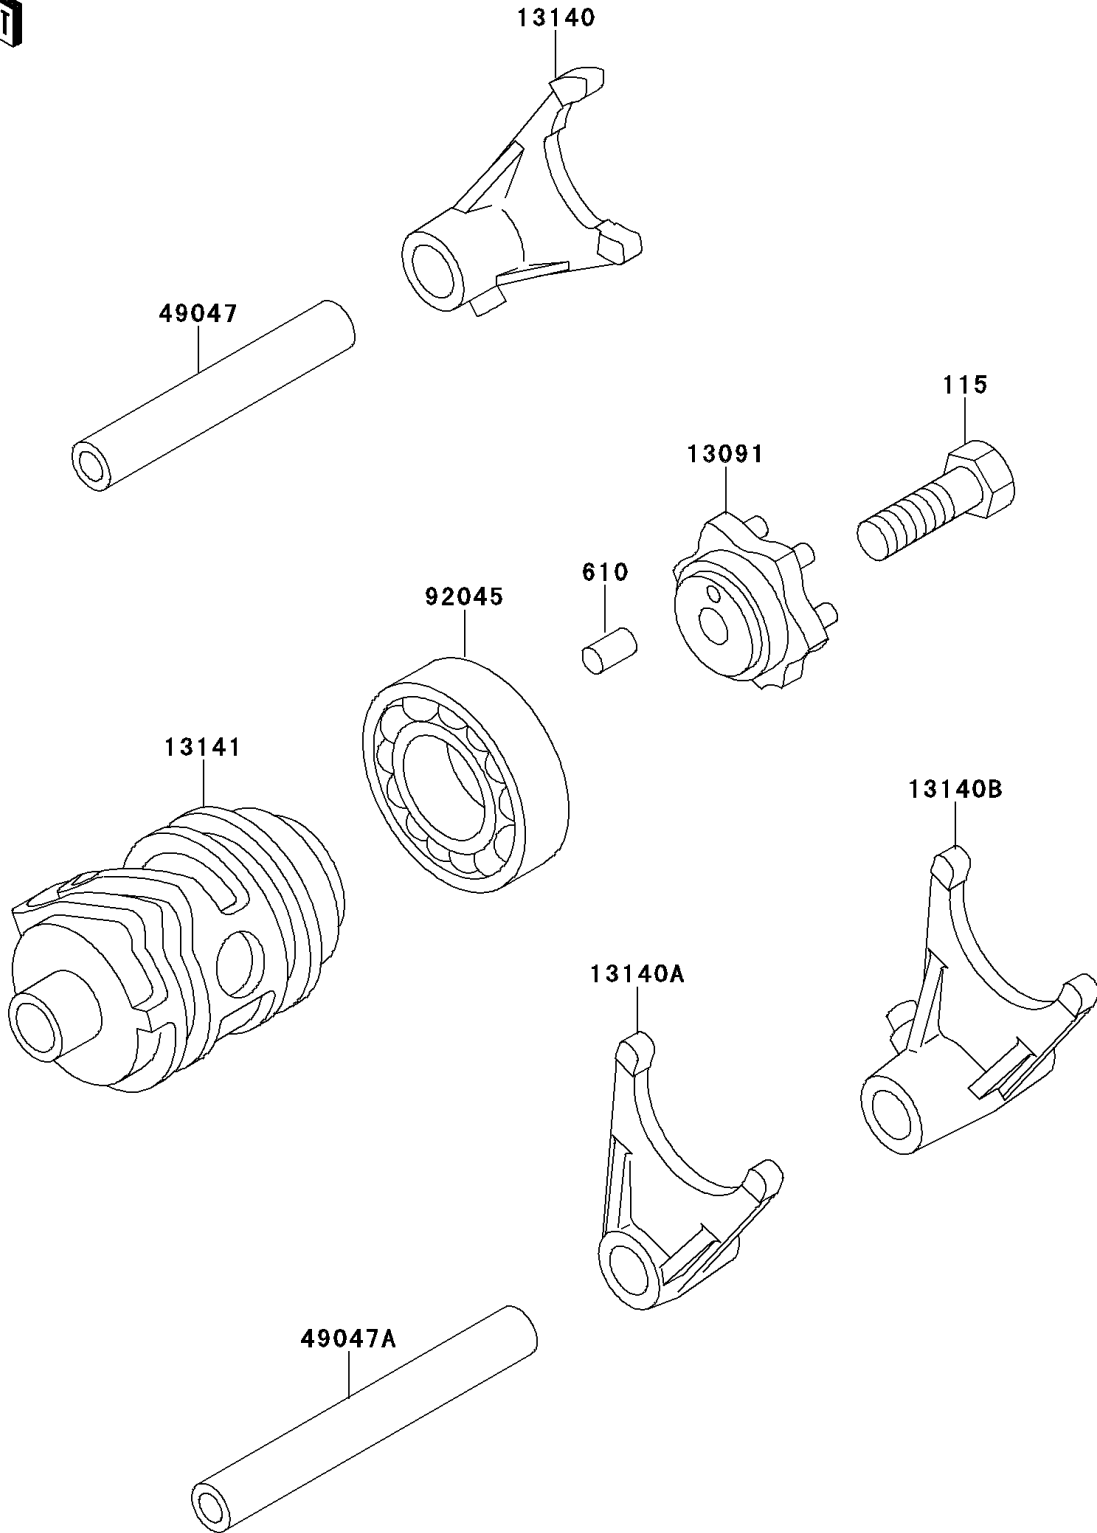

# 1999 KX100 PARTS DIAGRAM

Gear Change Drum/Shift Fork(s)

E1362

# 1999 KX100 PARTS LIST

## Gear Change Drum/Shift Fork(s)

ITEM NAME	PART NUMBER	QUANTITY
BOLT-SMALL-UPSET (Ref # 115)	115G0825	1
ROLLER,4X8 (Ref # 610)	610A0408	1
HOLDER,CHANGE DRUM (Ref # 13091)	13091-1390	1
FORK-SHIFT,5TH&6TH (Ref # 13140)	13140-1139	1
FORK-SHIFT,2ND&3RD (Ref # 13140A)	13140-1140	1
FORK-SHIFT,LOW&4TH (Ref # 13140B)	13140-1141	1
DRUM-CHANGE (Ref # 13141)	13141-1120	1
ROD-SHIFT,5.9X10X64.5 (Ref # 49047)	49047-1063	1
ROD-SHIFT,5.9X10X81 (Ref # 49047A)	49047-1064	1
BEARING-BALL,#6905 (Ref # 92045)	92045-036	1