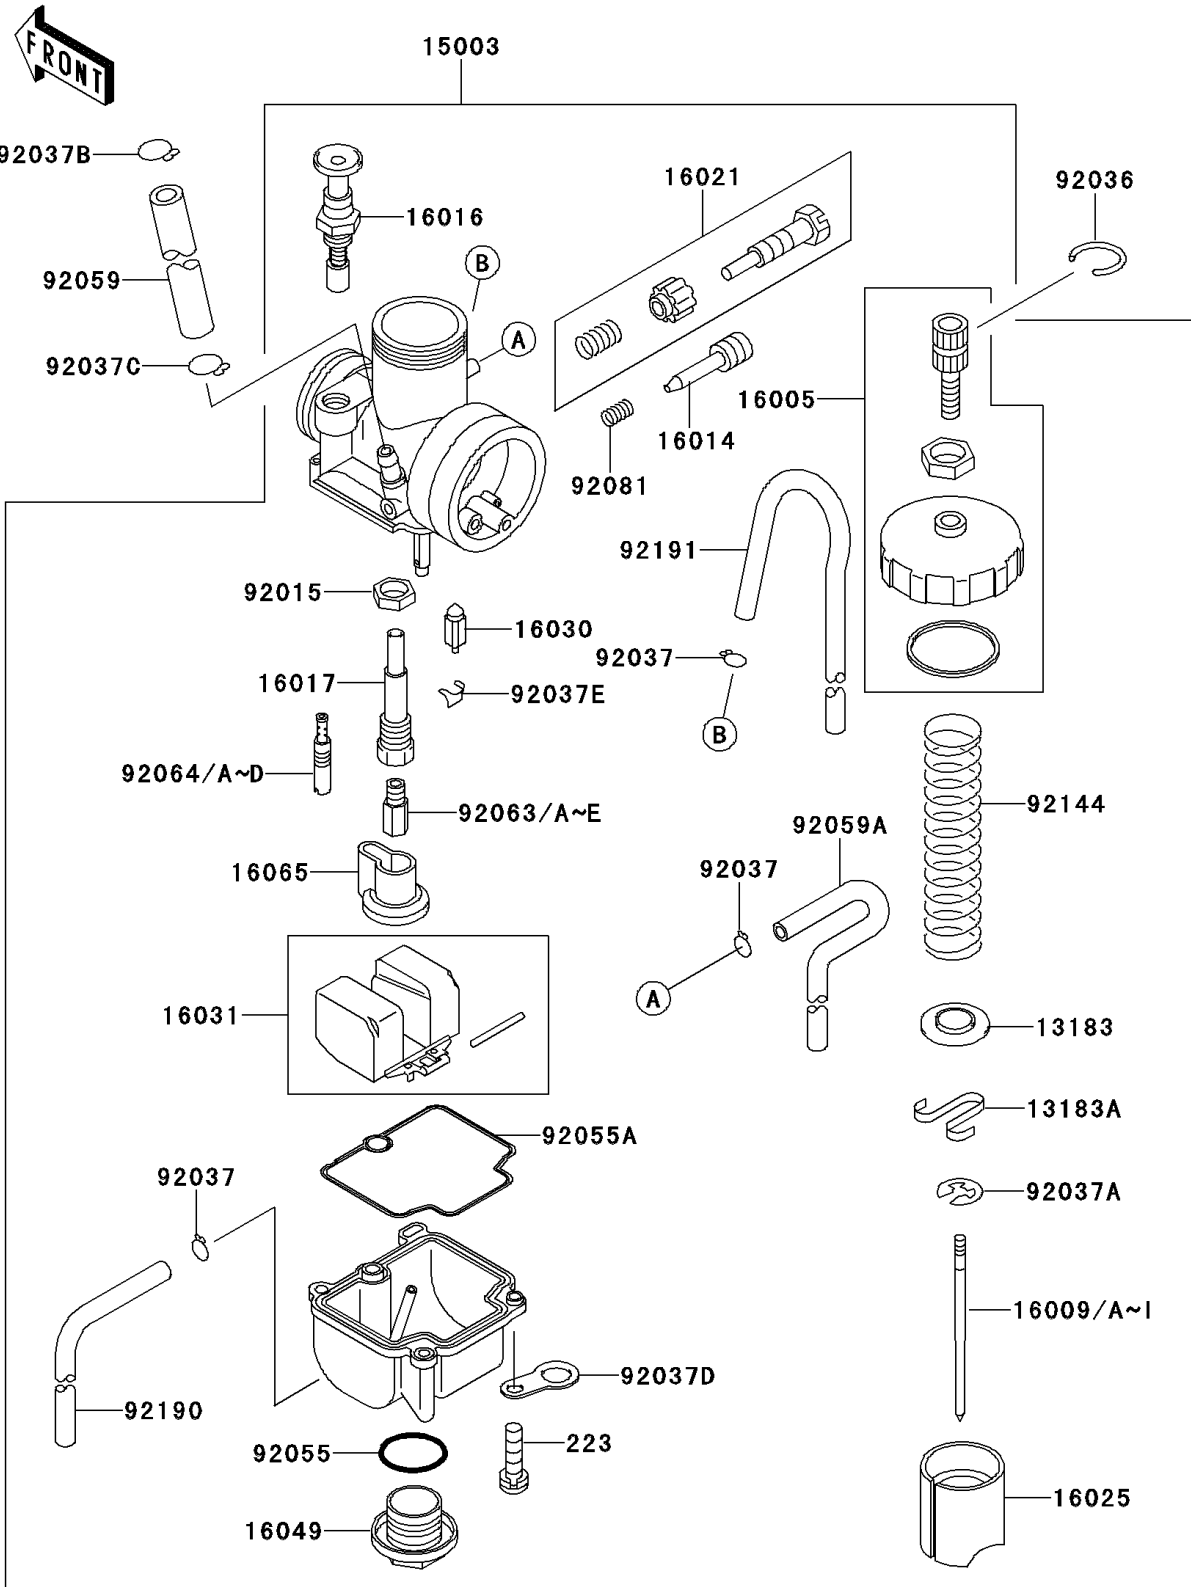

1999 KX100 PARTS DIAGRAM

Carburetor

E1611

1999 KX100 PARTS LIST

Carburetor

ITEM NAME	PART NUMBER	QUANTITY
PLATE (Ref # 13183)	13183-1162	1
PLATE,THROTTLE (Ref # 13183A)	13183-1250	1
CARBURETOR-ASSY (Ref # 15003)	15003-1414	1
TOP-CHAMBER (Ref # 16005)	16005-1077	1
NEEDLE-JET,N5HG (Ref # 16009)	16009-1953	1
NEEDLE-JET,N5HD (Ref # 16009A)	16009-1958	1
NEEDLE-JET,N5HE (Ref # 16009B)	16009-1959	1
NEEDLE-JET,N5HF (Ref # 16009C)	16009-1960	1
NEEDLE-JET,N5HH (Ref # 16009D)	16009-1961	1
NEEDLE-JET,N5JD (Ref # 16009E)	16009-1963	1
NEEDLE-JET,N5JE (Ref # 16009F)	16009-1964	1
NEEDLE-JET,N5JF (Ref # 16009G)	16009-1965	1
NEEDLE-JET,N5JG (Ref # 16009H)	16009-1966	1
NEEDLE-JET,N5JH (Ref # 16009I)	16009-1967	1
SCREW-PILOT AIR (Ref # 16014)	16014-1033	1
PLUNGER,STARTER (Ref # 16016)	16016-1028	1
JET-NEEDLE (Ref # 16017)	16017-1365	1
SCREW-THROTTLE STOP (Ref # 16021)	16021-1166	1
VALVE-THROTTLE,CA3.0 (Ref # 16025)	16025-1162	1
VALVE-FLOAT (Ref # 16030)	16030-1064	1
FLOAT (Ref # 16031)	16031-1083	1
COVER-MAIN JET (Ref # 16049)	16049-1051	1
HOLDER-CARBURETOR (Ref # 16065)	16065-1162	1
NUT (Ref # 92015)	92015-1674	1
RING-SNAP (Ref # 92036)	92036-018	1
CLAMP,TUBE (Ref # 92037)	92037-1396	3
CLAMP,JET NEEDLE (Ref # 92037A)	92037-1401	1
CLAMP,TUBE (Ref # 92037B)	92037-147	1
CLAMP (Ref # 92037C)	92037-1712	1