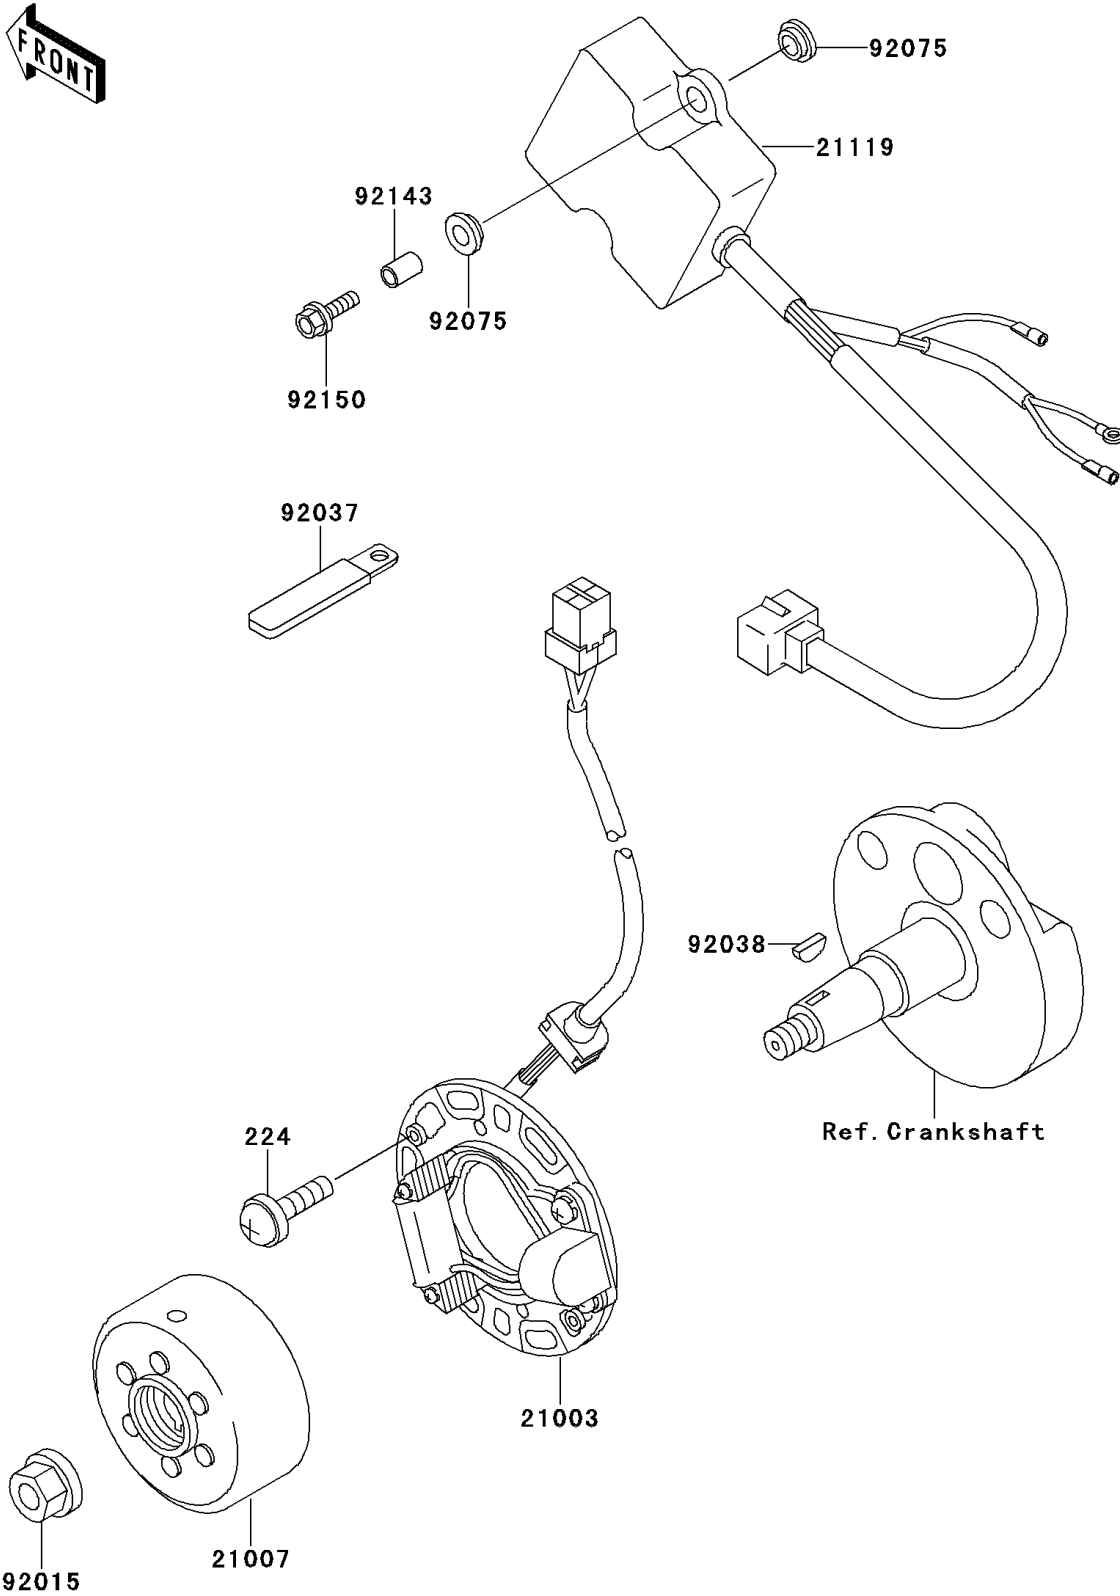

# 1999 KX100 PARTS DIAGRAM

Generator

E1810

## 1999 KX100 PARTS LIST

### Generator

ITEM NAME	PART NUMBER	QUANTITY
SCREW-PAN-WP-CROS (Ref # 224)	224B0614	2
STATOR (Ref # 21003)	21003-1317	1
ROTOR,MAGNETO (Ref # 21007)	21007-1239	1
IGNITER (Ref # 21119)	21119-1498	1
NUT,FLANGED,10MM (Ref # 92015)	92015-077	1
CLAMP,WIRING HARNESS,L=60 (Ref # 92037)	92037-1069	1
KEY,WOODRUFF (Ref # 92038)	92038-001	1
DAMPER,8MM (Ref # 92075)	92075-1138	4
COLLAR,6X8.5X13 (Ref # 92143)	92143-3715	2
BOLT,6X20 (Ref # 92150)	92150-1339	2