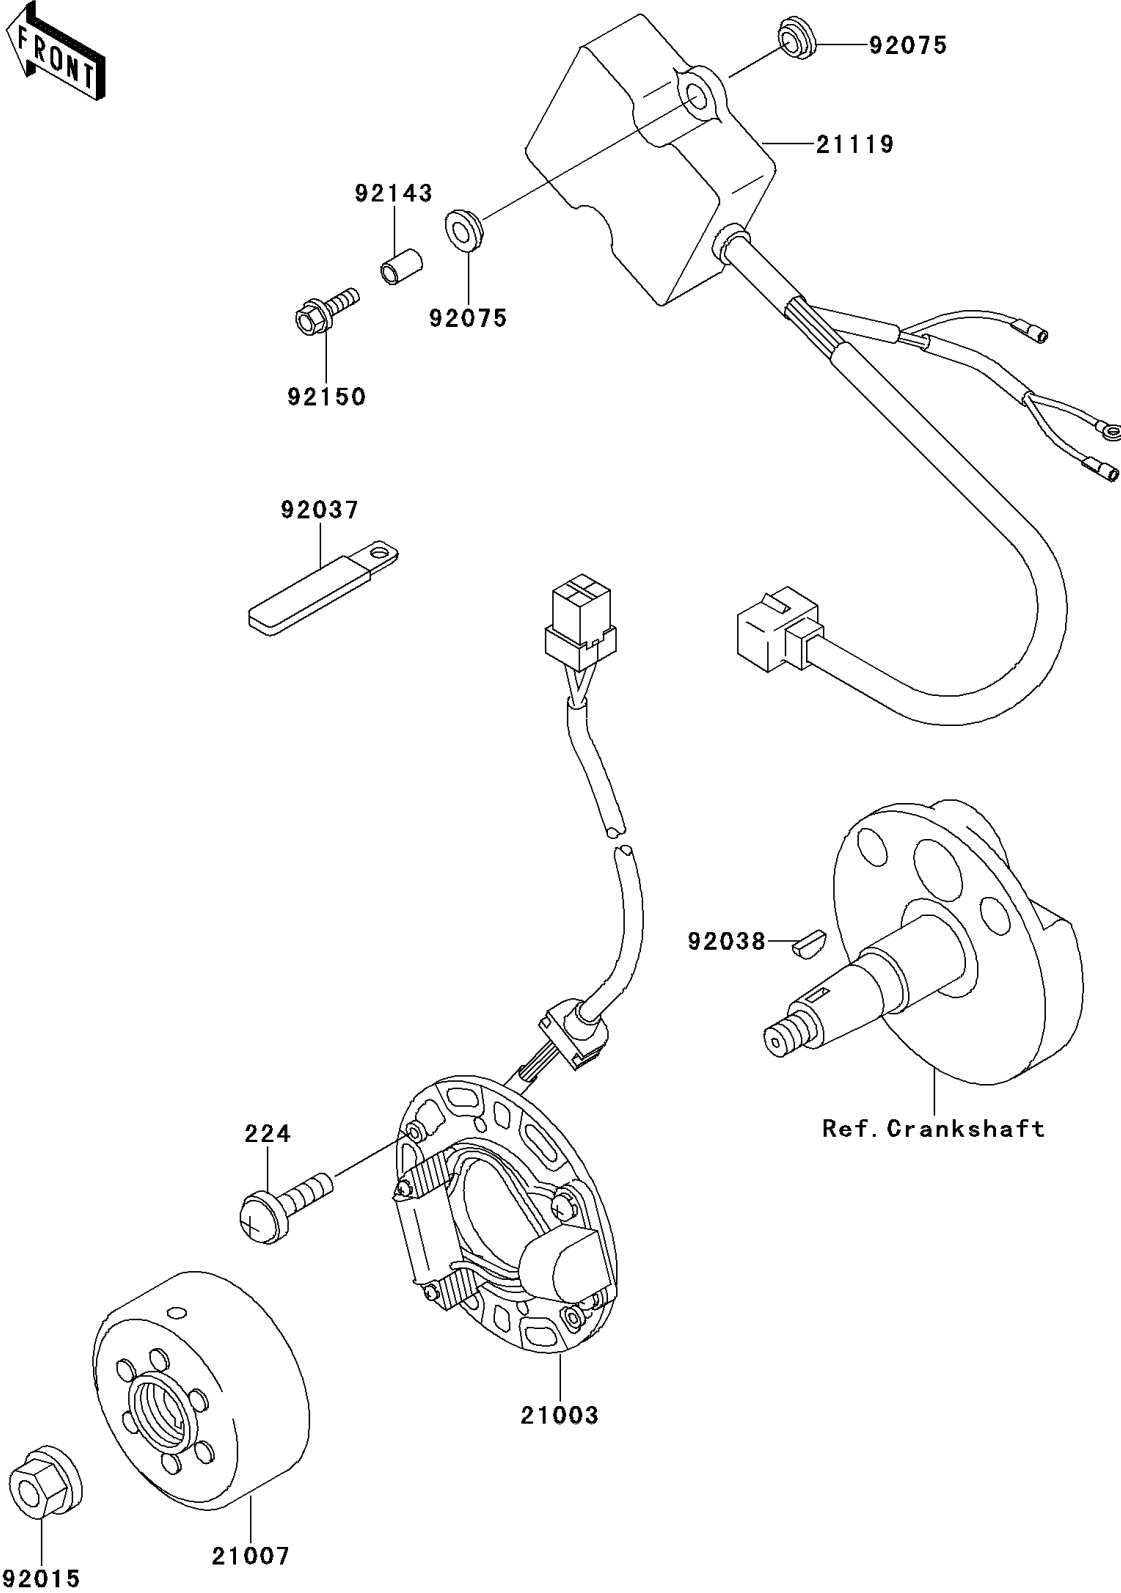

2000 KX100 PARTS DIAGRAM

Generator

E1810

2000 KX100 PARTS LIST

Generator

ITEM NAME	PART NUMBER	QUANTITY
SCREW-PAN-WP-CROS (Ref # 224)	224B0614	2
STATOR (Ref # 21003)	21003-1317	1
ROTOR,MAGNETO (Ref # 21007)	21007-1239	1
IGNITER (Ref # 21119)	21119-1498	1
NUT,FLANGED,10MM (Ref # 92015)	92015-077	1
CLAMP,WIRING HARNESS,L=60 (Ref # 92037)	92037-1069	1
KEY,WOODRUFF (Ref # 92038)	92038-001	1
DAMPER,8MM (Ref # 92075)	92075-1138	4
COLLAR,6X8.5X13 (Ref # 92143)	92143-3715	2
BOLT,6X20 (Ref # 92150)	92150-1339	2