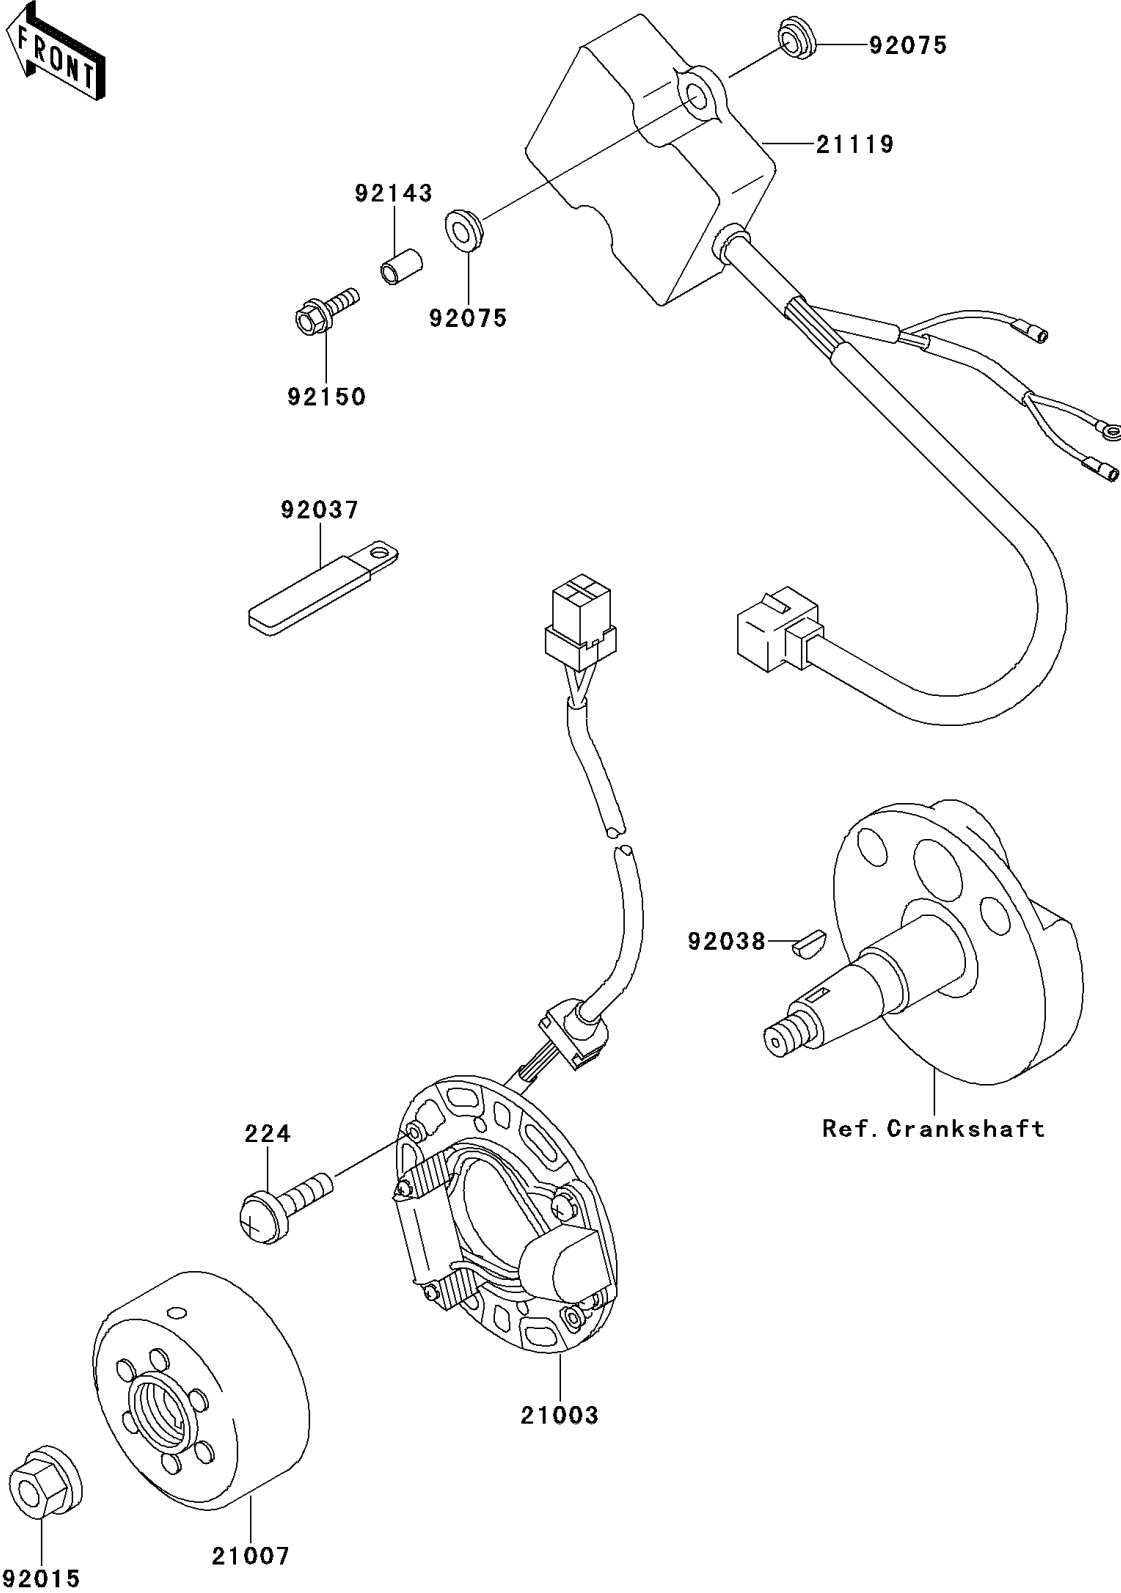

# 2000 KX100 PARTS DIAGRAM

Generator

E1810

## 2000 KX100 PARTS LIST

### Generator

ITEM NAME	PART NUMBER	QUANTITY
SCREW-PAN-WP-CROS (Ref # 224)	224B0614	2
STATOR (Ref # 21003)	21003-1317	1
ROTOR,MAGNETO (Ref # 21007)	21007-1239	1
IGNITER (Ref # 21119)	21119-1498	1
NUT,FLANGED,10MM (Ref # 92015)	92015-077	1
CLAMP,WIRING HARNESS,L=60 (Ref # 92037)	92037-1069	1
KEY,WOODRUFF (Ref # 92038)	92038-001	1
DAMPER,8MM (Ref # 92075)	92075-1138	4
COLLAR,6X8.5X13 (Ref # 92143)	92143-3715	2
BOLT,6X20 (Ref # 92150)	92150-1339	2