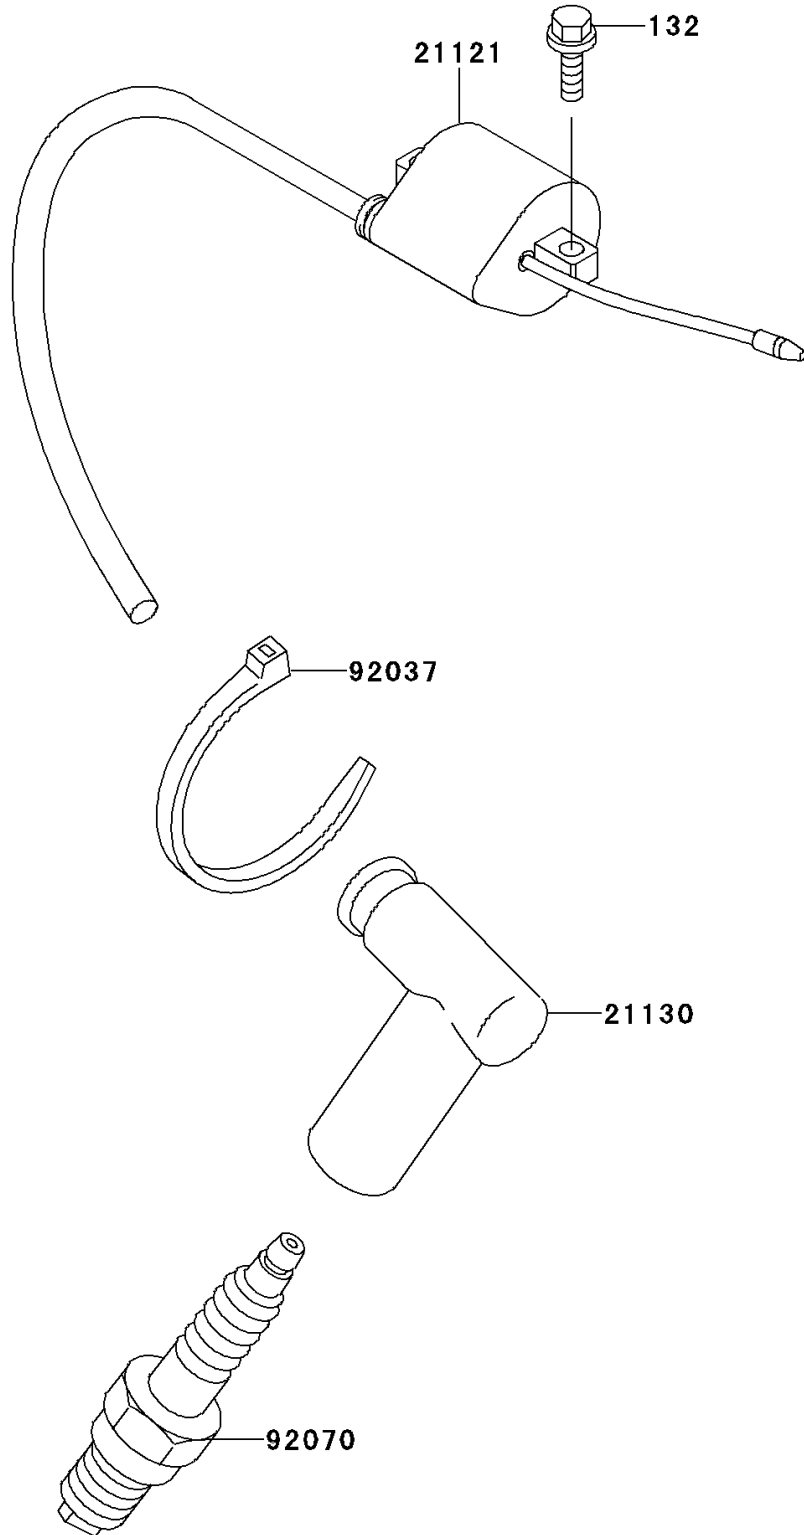

1998 KX100 PARTS DIAGRAM

Ignition System

E1830

1998 KX100 PARTS LIST

Ignition System

ITEM NAME	PART NUMBER	QUANTITY
BOLT-FLANGED-SMALL (Ref # 132)	132G0616	2
COIL-IGNITION (Ref # 21121)	21121-1205	1
CAP-SPARK PLUG (Ref # 21130)	21130-1062	1
CLAMP (Ref # 92037)	92037-1173	1
PLUG-SPARK,R6252K-105NGK,SOLID (Ref # 92070)	92070-1241	1