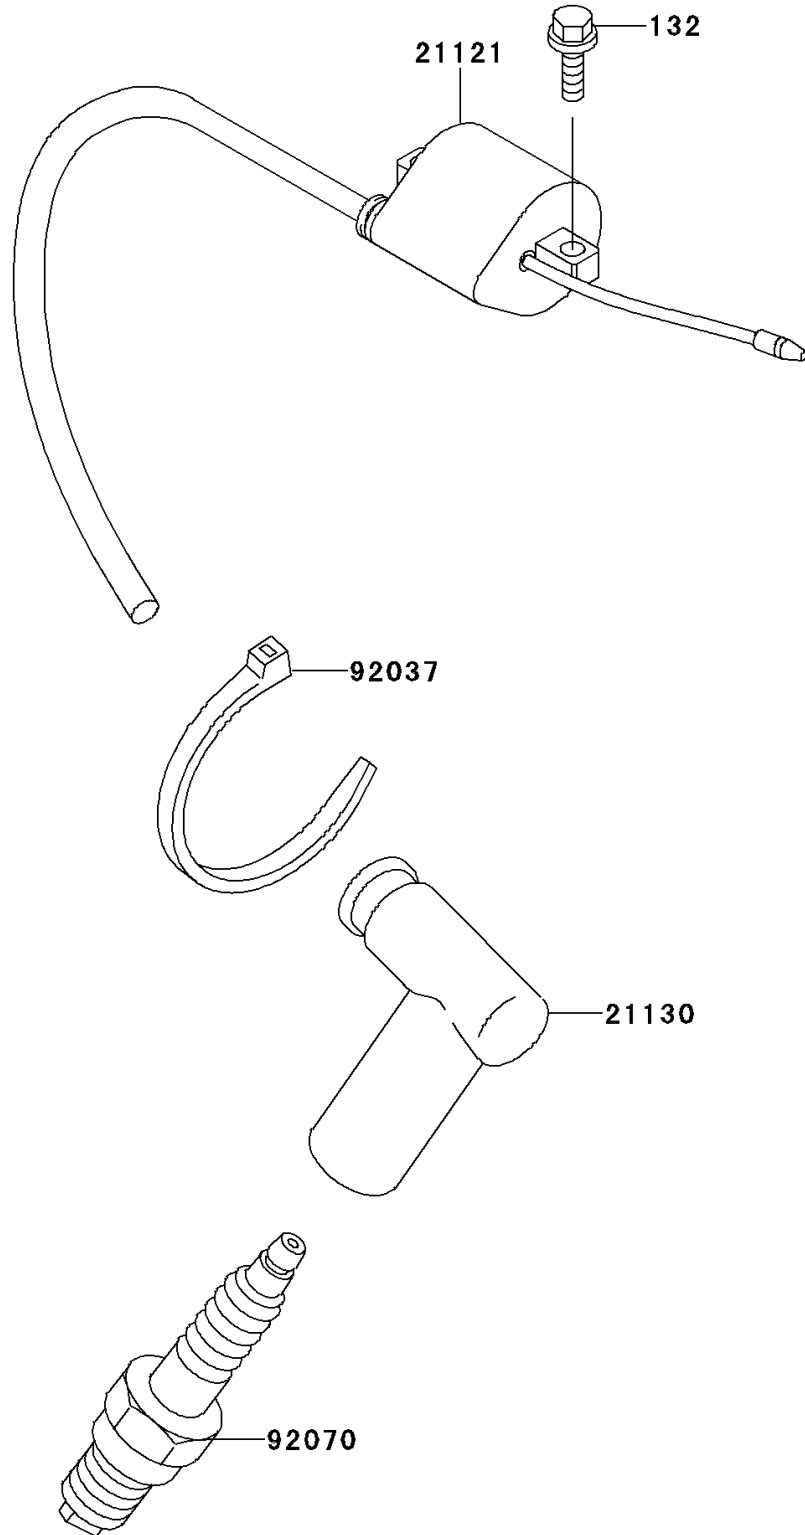

1999 KX100 PARTS DIAGRAM

Ignition System

E1830

1999 KX100 PARTS LIST

Ignition System

ITEM NAME	PART NUMBER	QUANTITY
BOLT-FLANGED-SMALL (Ref # 132)	132G0616	2
COIL-IGNITION (Ref # 21121)	21121-1205	1
CAP-SPARK PLUG (Ref # 21130)	21130-1062	1
CLAMP (Ref # 92037)	92037-1173	1
PLUG-SPARK,R6252K-105NGK,SOLID (Ref # 92070)	92070-1241	1